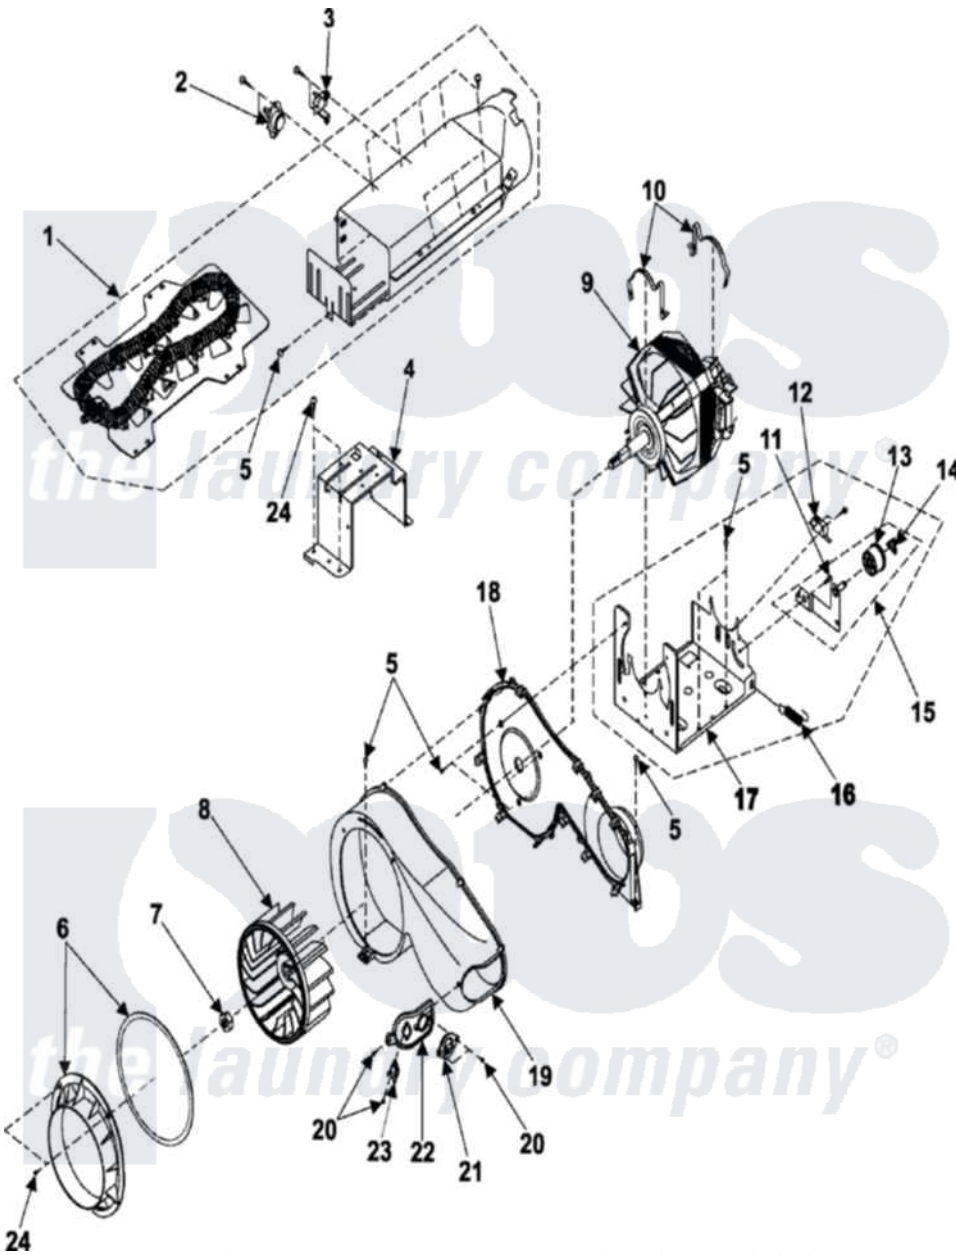

Samsung DV316BEW/XAA 01 - BLOWER/HEATER/MOTOR

Samsung Residential Samsung DV316BEW/XAA Dryer Parts Parts Diagram 01 - BLOWER/HEATER/MOTOR
 Click on the part number to view part

Item	Original Part Number	Replaced By	Status	Part Description
1	DC97-08891A	35001119		Assembly, Heater Box
2	DC47-00018A	35001092		Thermostat
3	DC96-00887A	35001193		Assembly-Bracket Thermostat
4	DC61-01224A	35001104		Bracket, Heater-Box
5	6002-000231		Not Available	Screw-Tapping (5)
6	DC97-07895A	35001090		Assembly-Duct Connector
7	6021-001201	35001079		Nut-Inch
8	DC67-00180A	35001220		Wheel- Blower
9	DC31-00055A	35001080		Assembly, Motor 60 Hz
10	DC61-01214A	35001081		Clamp, Motor
11	6009-001342		Not Available	SCREW-SPECIAL;TH,+,M5,L11,ZPC
12	3405-001077	35001082		Switch, Broken Belt
13	DC66-00402A		Not Available	ROLLER-IDLER
"	DC66-00401A		Not Available	SHAFT-IDLER
"	DC97-07509B	35001086		Pulley Assembly
14	DC61-01228A	35001084		Holder-Shaft

15	DC96-00882B	12002777	Bracket-ID
16	DC61-01215A	12002777	Bracket-ID
17	DC61-01213A	35001106	Bracket-Motor
18	DC61-01241A	35001088	Blower-Housing Rear
19	DC63-00536A		Not Available COVER-DUCT FAN
20	6002-000470		Not Available Screw-Tapping (4)
21	DC32-00007A	35001191	Thermistor
22	DC61-01240A	35001105	Bracket-Thermistor
23	DC47-00016A	35001087	Thermostat
24	6002-000213		Not Available Screw-Tapping (5)