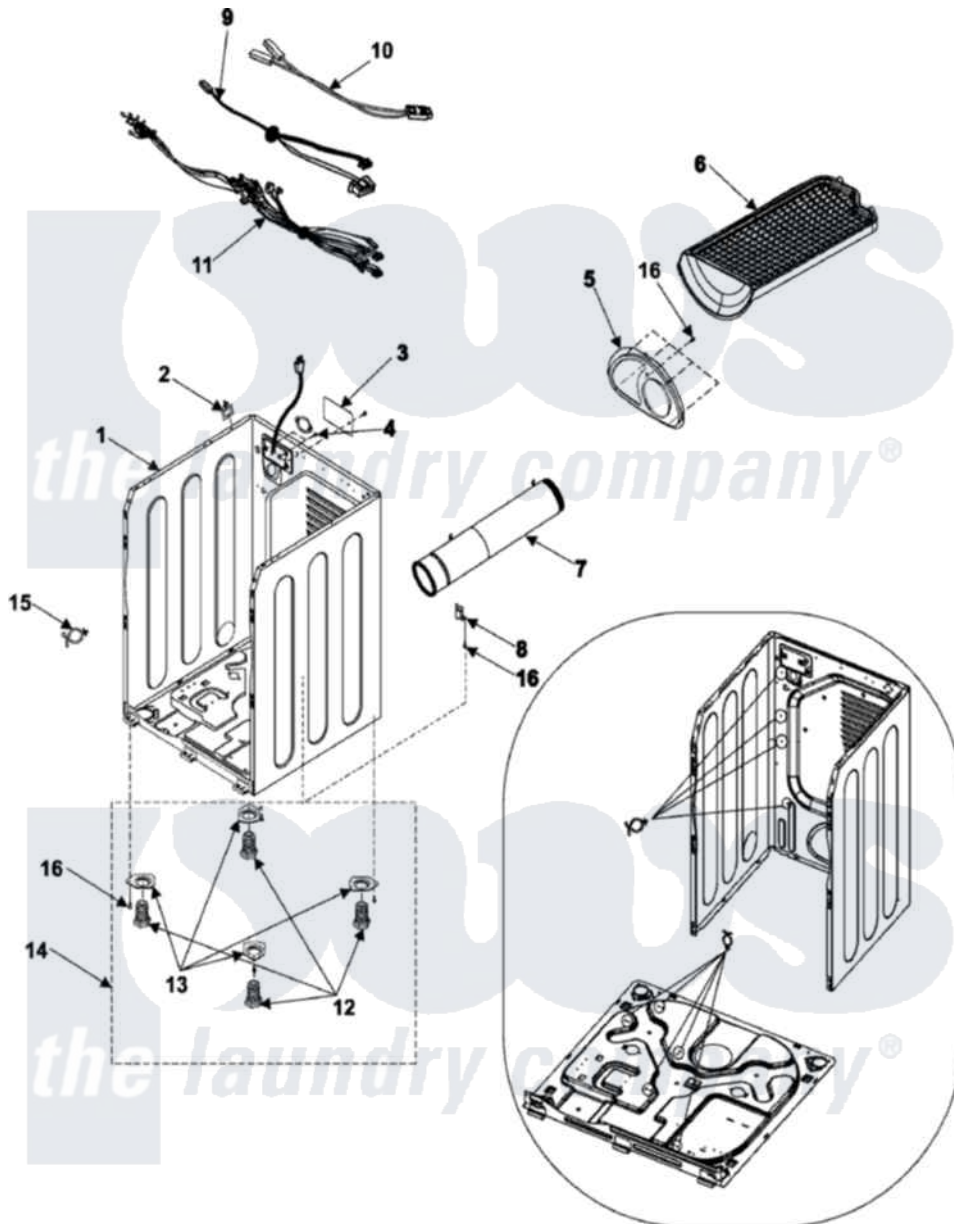

# Samsung DV316BEW/XAA 02 - CABINET

**Placement of Wire Ties**

Samsung [Residential Samsung DV316BEW/XAA Dryer Parts](#) Parts Diagram 02 - CABINET  
 Click on the part number to view part

Item	Original Part Number	Replaced By	Status	Part Description
1	DC97-07516A	<a href="#">35001169</a>		Assembly-Frame White
2	DC61-60074A	<a href="#">35001171</a>		Clamer-Wire Saddle
3	DC97-08855A	<a href="#">35001157</a>		Cover, Terminal Block
4	6002-000231		Not Available	Screw-Tapping (5)
5	DC63-00534B	<a href="#">35001201</a>		Cover-Back
6	DC61-01522A		Not Available	DIE-RACK DRY
7	DC97-07519A	<a href="#">12002640</a>		Duct, Exhaust Assembly
8	DC61-01233A	<a href="#">35001155</a>		Guide-Exhaust
9	DC96-00763A	<a href="#">35001151</a>		Assembly-Flat Wire Harness
10	DC96-00766A	<a href="#">35001164</a>		Assembly, Wire Harness
11	DC96-00764C	<a href="#">35001261</a>		Assembly, Wire Electric 9700
12	DC61-01212A	<a href="#">35001158</a>		Foot, Dryer
13	DC61-01226A	<a href="#">35001156</a>		Bracket, Dryer Foot
14	DC97-07514A		Not Available	ASSY-LEG
15	DC61-40081A	<a href="#">M0585401</a>		Tie, Wire
16	6002-000239		Not Available	Screw-Tapping (10)