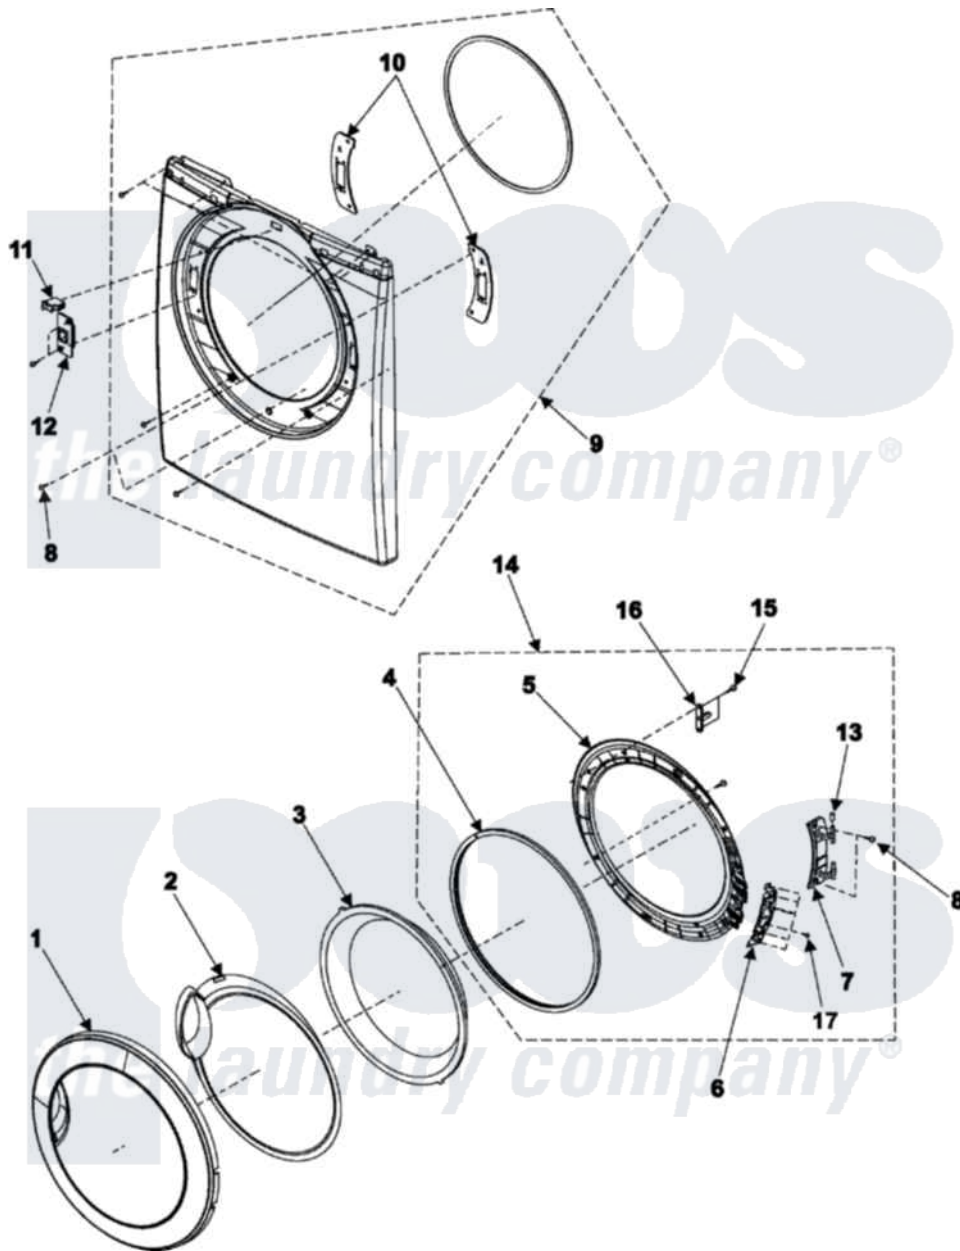

# Samsung DV316BEW/XAA 04 - DOOR

Samsung [Residential Samsung DV316BEW/XAA Dryer Parts](#) Parts Diagram 04 - DOOR  
 Click on the part number to view part

Item	Original Part Number	Replaced By	Status	Part Description
1	DC63-00674B		Not Available	COVER-DOOR
2	DC64-01120A	<a href="#">35001271</a>		Door Safet
3	DC64-00993A	<a href="#">35001182</a>		Door-Glass
4	DC62-00198B	<a href="#">35001250</a>		Seal-Door
5	DC61-01523A	<a href="#">35001272</a>		Holder Gla
6	Y00000000		Not Available	SEE NOTE SUPPORT-HINGE CURRENTLY UNAVAILABLE
7	DC61-01532A		Not Available	HINGE-DOOR
8	6001-001773	<a href="#">35001126</a>		Screw-Machine
9	<a href="#">DC97-10353A</a>			Assembly-Frame Front
10	DC61-01222A	<a href="#">35001129</a>		Bracket-Hinge
11	DC64-00828A	<a href="#">35001125</a>		Door-Switch
12	DC61-01239B		Not Available	HOLDER-LEVER
13	DC61-00891A	<a href="#">34001192</a>		Bushing, Hinge Guide
14	DC97-10342B		Not Available	ASSY-COVER DOOR
15	6002-000444		Not Available	SCREW-TAPPING, TH, +, 2S, M4, L14