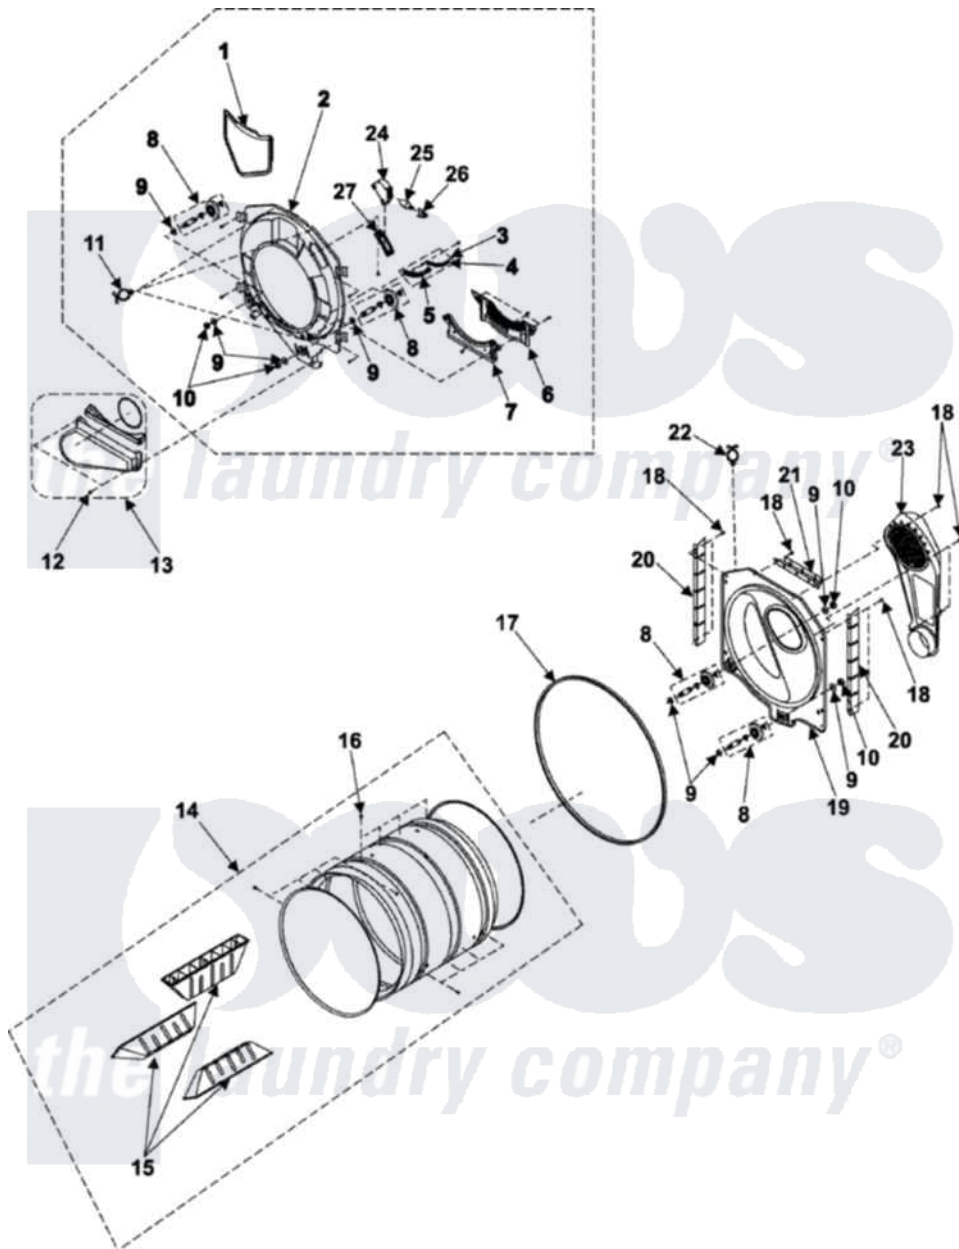

Samsung DV316BEW/XAA 05 - DRUM

Samsung [Residential Samsung DV316BEW/XAA Dryer Parts](#) Parts Diagram 05 - DRUM
 Click on the part number to view part

Item	Original Part Number	Replaced By	Status	Part Description
1	DC61-01521A	DC61-02613A		Case Filter
2	DC97-10362A		Not Available	ASSY-S.DRUM FRONT
3	DC97-08889A	35001150		Assembly-Guide Sensor
4	DC61-01231A	35001241		Plate-Sensor
5	DC61-01235A		Not Available	GUIDE-SENSOR
6	DC63-00675A		Not Available	COVER-FILTER(B)
7	DC63-00538A	35001144		Cover-Filter
8	DC97-07523A	W10177428		Assembly, Roller-Support
9	DC60-60060A	35001133		Washer, Support
10	DC60-50145A	23001661		Nut M10
11	6046-000310			Stand Off
12	6002-000231		Not Available	Screw-Tapping (5)
13	DC97-07526A	35001140		Assembly, Lint Duct
14	DC97-10355A		Not Available	ASSY-DRUM WRAPPER
15	DC66-00436A		Not Available	DRUM-LIFTER
16	6002-001204		Not Available	SCREW-TAPPING

17	6602-001314	W10205415		Belt
18	6002-000239		Not Available	Screw-Tapping (10)
19	DC66-00398B		Not Available	DRUM-BACK;WINGS-DRYER
20	DC61-01238A	35001145		Bracket, Upper Rear Bulkhead
21	DC61-01237A	35001146		Channel Bracket, Rear Bulkhead
22	DC61-40081A	M0585401		Tie, Wire
23	DC97-07521A		Not Available	ASSY-DUCT AIR
24	DC61-01220A	35001143		Guide-Lamp
25	4713-001199	22002263		Lamp
26	DC47-00021A	35001148		Socket-Lamp
27	DC63-00531A	35001139		Cover-Lamp