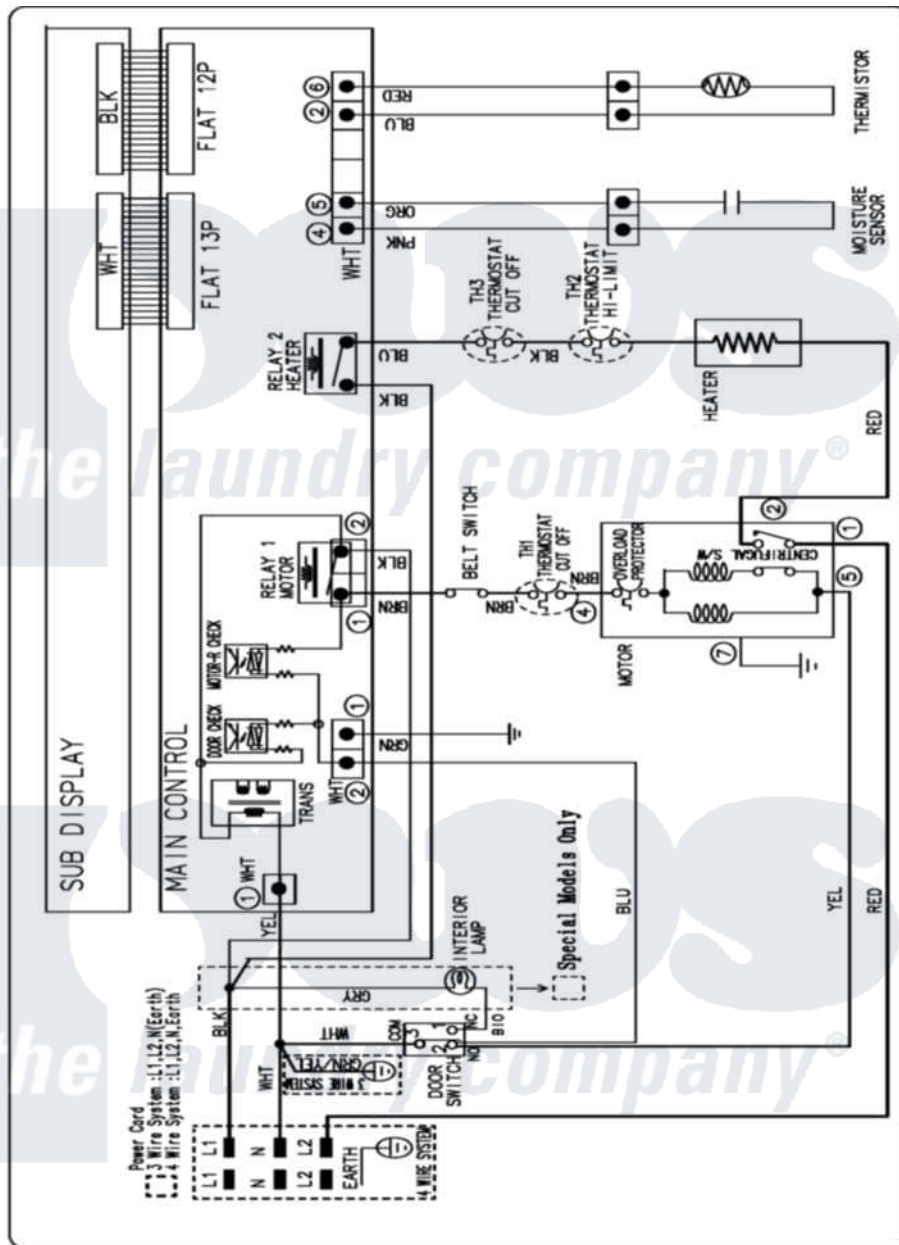

# Samsung DV316BEW/XAA 07 - WIRING INFORMATION

## ELECTRIC DRYER WIRING DIAGRAM

Samsung Residential Samsung DV316BEW/XAA Dryer Parts Parts Diagram 07 - WIRING INFORMATION  
 Click on the part number to view part

Item	Original Part Number	Replaced By	Status	Part Description
NI	15003915		Not Available	WIRING INFORMATION