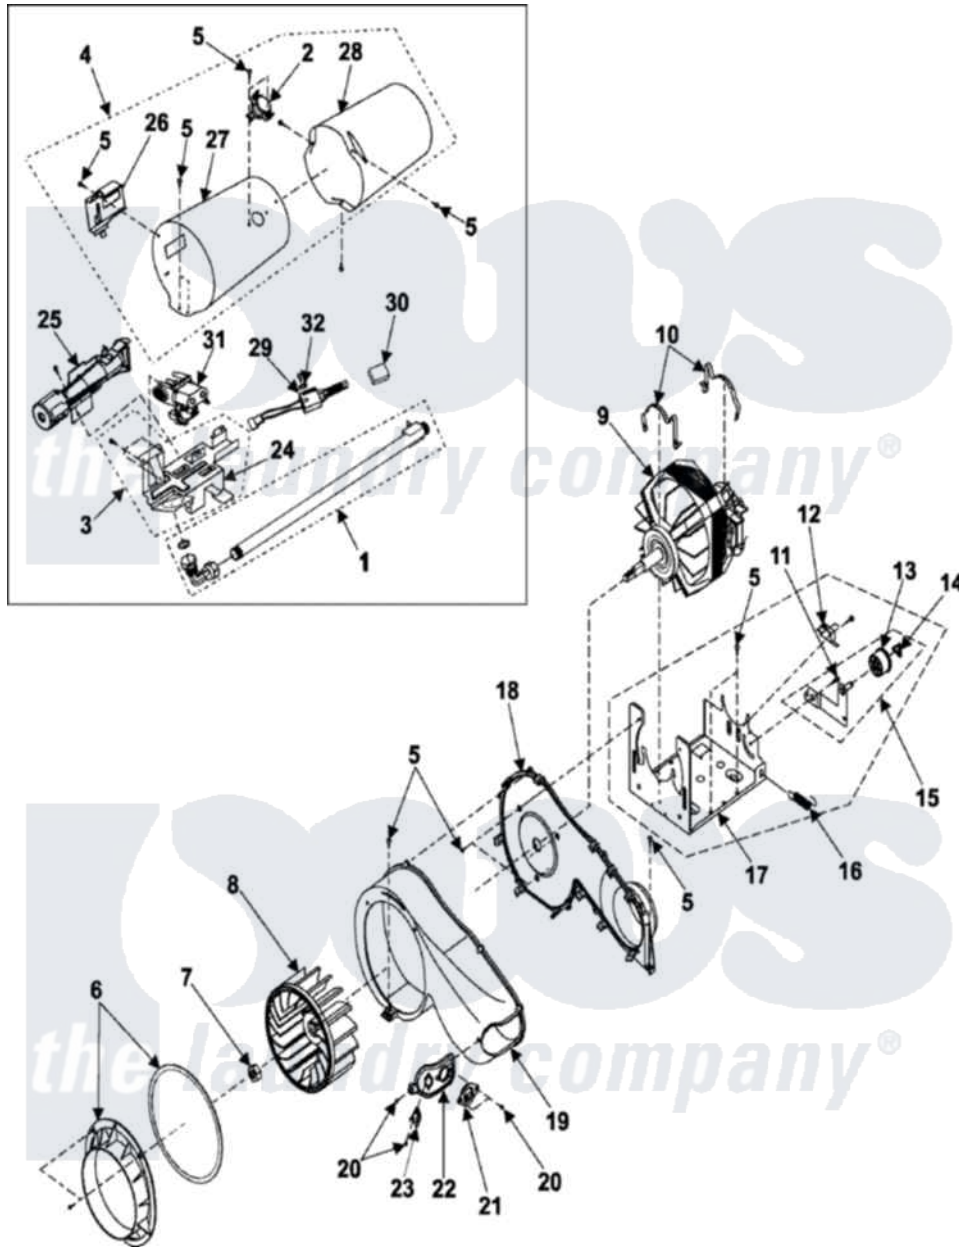

Samsung DV316BGC 01 - BLOWER/HEATER/MOTOR

Samsung Residential Samsung DV316BGC Dryer Parts Parts Diagram 01 - BLOWER/HEATER/MOTOR
 Click on the part number to view part

Item	Original Part Number	Replaced By	Status	Part Description
1	DC99-00507A	35001093		Pipe-Assembly
2	DC47-00017A	35001192		Thermostat
3	DC96-00806A		Not Available	ASSY-BRACKET BURNER
4	DC97-07602B	35001224		Bulkhead-Front
5	6002-000231		Not Available	Screw-Tapping (5)
6	DC97-07895A	35001090		Assembly-Duct Connector
7	6021-001201	35001079		Nut-Inch
8	DC67-00180A	35001220		Wheel- Blower
9	DC31-00055A	35001080		Assembly, Motor 60 Hz
10	DC61-01214A	35001081		Clamp, Motor
11	6009-001342		Not Available	SCREW-SPECIAL;TH,+,M5,L11,ZPC
12	3405-001077	35001082		Switch, Broken Belt
13	DC97-07509B	35001086		Pulley Assembly
"	DC66-00402A		Not Available	ROLLER-IDLER
"	DC66-00401A		Not Available	SHAFT-IDLER
14	DC61-01228A	35001084		Holder-Shaft

15	DC96-00882B	12002777	Bracket-ID
16	DC61-01215A	12002777	Bracket-ID
17	DC61-01213A	35001106	Bracket-Motor
18	DC61-01241A	35001088	Blower-Housing Rear
19	DC63-00536A	Not Available	COVER-DUCT FAN
20	6002-000470	Not Available	Screw-Tapping (4)
21	DC32-00007A	35001191	Thermistor
22	DC61-01240A	35001105	Bracket-Thermistor
23	DC47-00016A	35001087	Thermostat
24	DC61-01232A	35001103	Bracket-Burner
25	DC62-00200A	35001095	Tube-Burner
26	DC32-00008A	338906	Radiant, Sensor
27	DC67-00136B	35001225	Duct-Cone
28	DC67-00137B	35001249	Duct-Cone
29	DC47-00022A	33002789	Igniter Assembly
30	DC63-00623A	35001117	Absorber-Ignitor
31	DC62-00201A	35001190	Valve-Gas
32	6021-001130		Nut-Circular