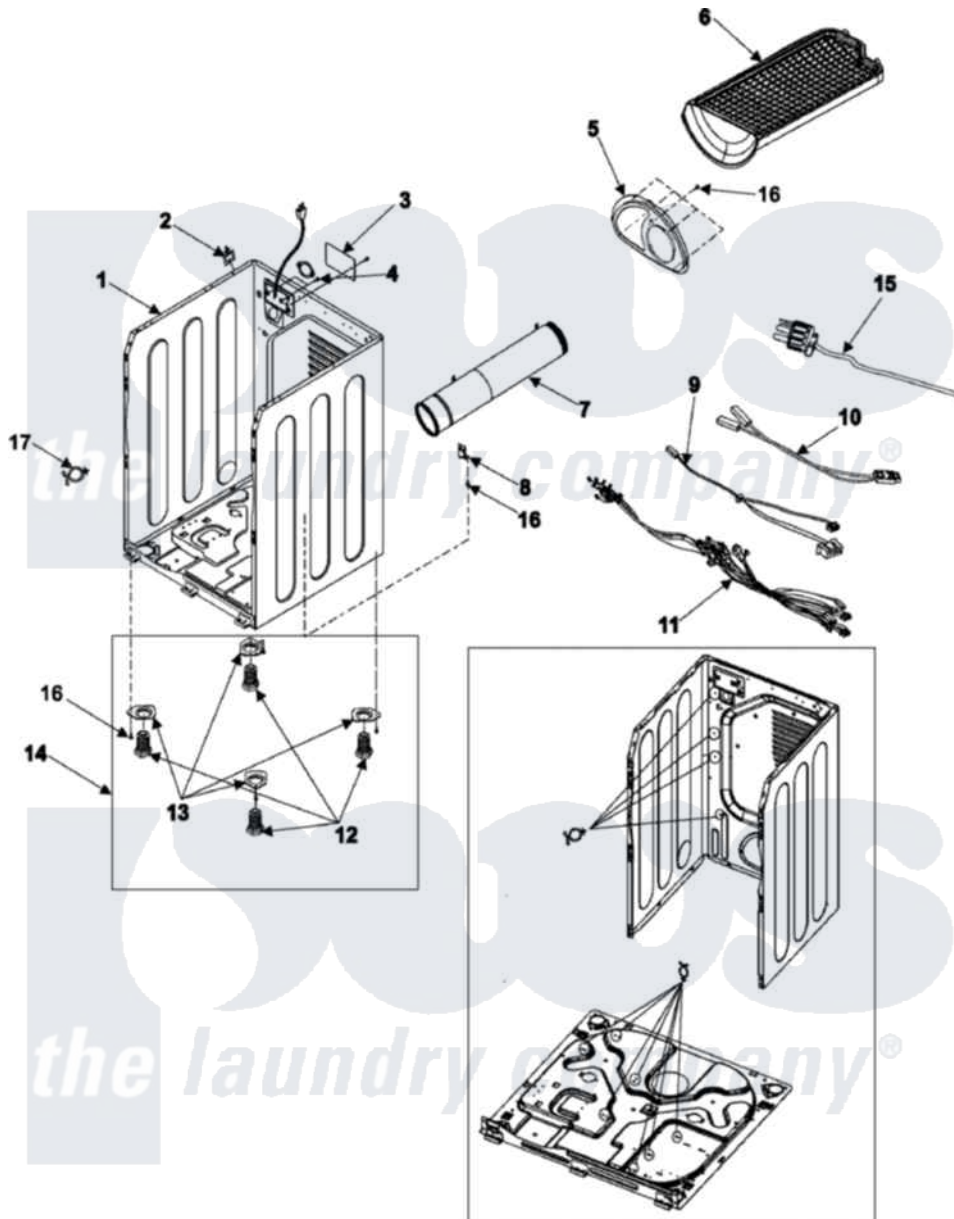

Samsung DV316BGC 02 - CABINET

Placement of Wire Ties

Samsung [Residential Samsung DV316BGC Dryer Parts](#) Parts Diagram 02 - CABINET

[Click on the part number to view part](#)

Item	Original Part Number	Replaced By	Status	Part Description
1	DC97-07516H		Not Available	ASSY-FRAME
2	DC61-60074A	35001171		Clamper-Wire Saddle
3	DC97-08855A	35001157		Cover, Terminal Block
4	6002-000231		Not Available	Screw-Tapping (5)
5	DC63-00534B	35001201		Cover-Back
6	DC61-01522A		Not Available	DIE-RACK DRY
7	DC97-07519A	12002640		Duct, Exhaust Assembly
8	DC61-01233A	35001155		Guide-Exhaust
9	DC96-00763A	35001151		Assembly-Flat Wire Harness
10	DC96-00766A	35001164		Assembly, Wire Harness
11	DC96-00765C	35001263		Assembly, Wire Gas 9700
12	DC61-01212A	35001158		Foot, Dryer
13	DC61-01226A	35001156		Bracket, Dryer Foot
14	DC97-07514A		Not Available	ASSY-LEG
15	DC96-00038G		Not Available	ASSY-POWER CORD
16	6002-000239		Not Available	Screw-Tapping (10)