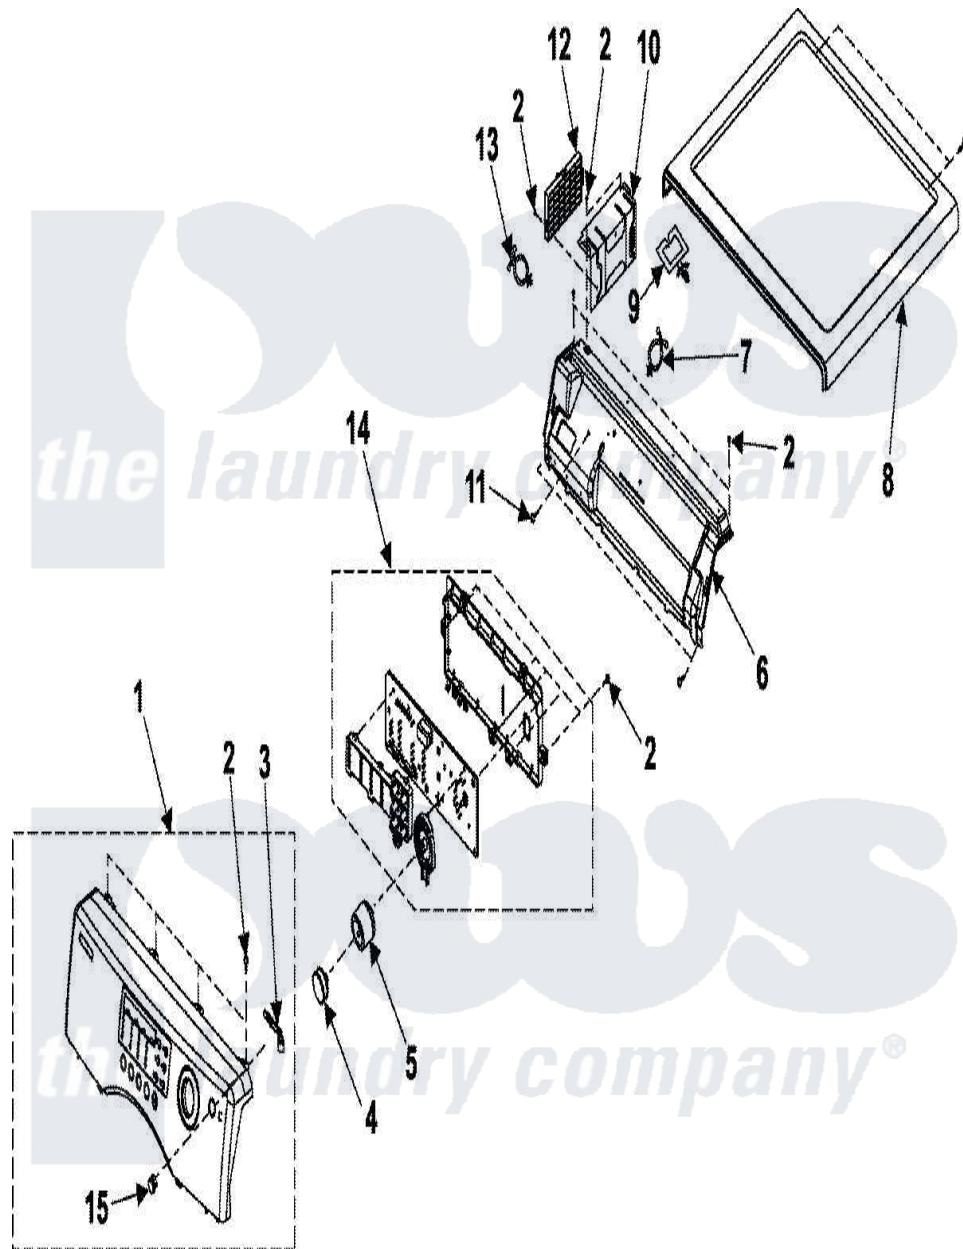

Samsung DV316BGC 03 - CONTROL PANEL

Samsung [Residential Samsung DV316BGC Dryer Parts](#) Parts Diagram 03 - CONTROL PANEL
 Click on the part number to view part

Item	Original Part Number	Replaced By	Status	Part Description
1	DC97-10866D		Not Available	ASSY-S.PANEL CONTROL
2	6002-000231		Not Available	Screw-Tapping (5)
3	DC66-00413A	34001419		Lever, Power
4	DC64-01132C		Not Available	BUTTON-ENCODER
5	DC97-10526A		Not Available	ASSY-KNOB ENCODER;FRONTIER,BBY
6	Y00000000		Not Available	SEE NOTE FRAME-PLATE CURRENTLY UNAVAILABLE
7	DC61-40081A	M0585401		Tie, Wire
8	DC63-00523F		Not Available	COVER-TOP
9	DC61-60074A	35001171		Clamber-Wire Saddle
10	DC61-01229A	35001168		Bracket, Control Board
11	6006-001170			Screw-Tapping
12	MFS-FTDT-00		Not Available	ASSY PCB PARTS(M)
13	6502-000127		Not Available	CABLE CLAMP
14	YMFSF12DBS0		Not Available	ASSY PCB PARTS(S)
15	DC64-01105C		Not Available	BUTTON-PUSH(P)