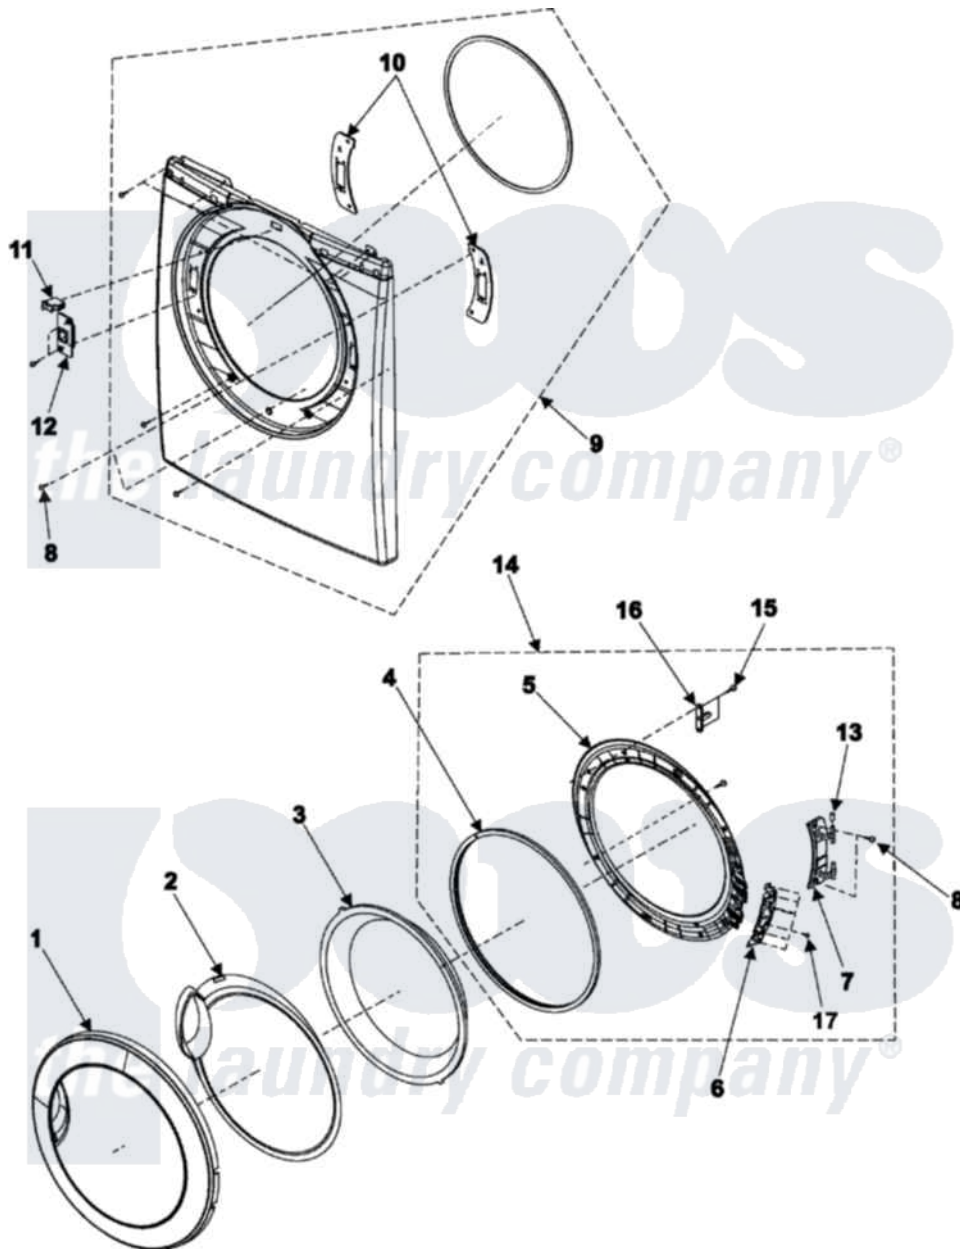

Samsung DV316BGC 04 - DOOR

Samsung [Residential Samsung DV316BGC Dryer Parts](#) Parts Diagram 04 - DOOR
 Click on the part number to view part

Item	Original Part Number	Replaced By	Status	Part Description
1	DC63-00674B		Not Available	COVER-DOOR
2	DC64-01120A	35001271		Door Safet
3	DC64-00993A	35001182		Door-Glass
4	DC62-00198B	35001250		Seal-Door
5	DC61-01523A	35001272		Holder Gla
6	Y00000000		Not Available	SEE NOTE SUPPORT-HINGE CURRENTLY UNAVAILABLE
7	DC61-01532A		Not Available	HINGE-DOOR
8	6001-001773	35001126		Screw-Machine
9	DC97-10353C		Not Available	ASSY-FRAME FRONT
10	DC61-01222A	35001129		Bracket-Hinge
11	DC64-00828A	35001125		Door-Switch
12	DC61-01239B		Not Available	HOLDER-LEVER
13	DC61-00891A	34001192		Bushing, Hinge Guide
14	DC97-10342B		Not Available	ASSY-COVER DOOR
15	6002-000444		Not Available	SCREW-TAPPING, TH, +, 2S, M4, L14