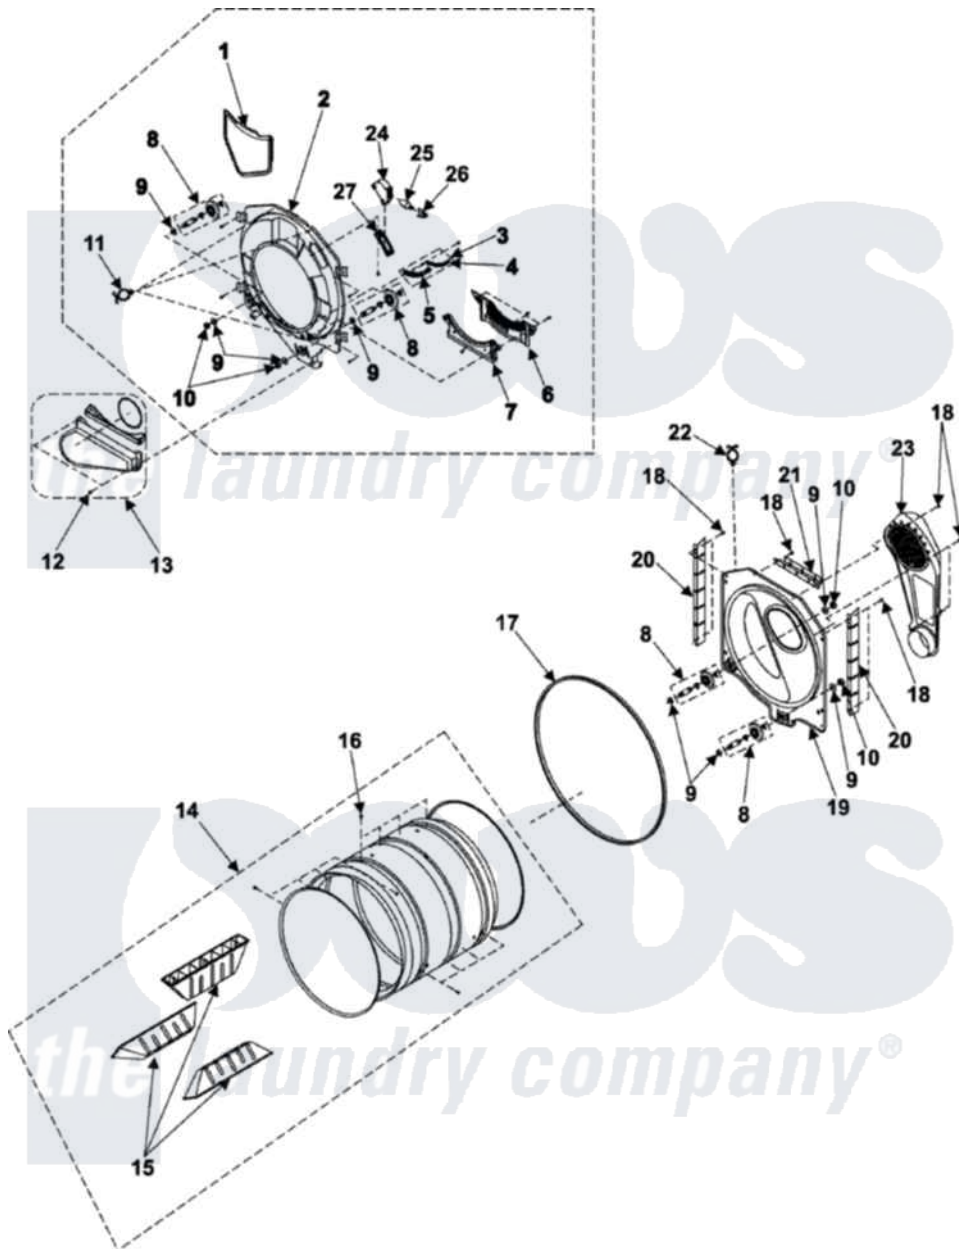

Samsung DV316BGC 05 - DRUM

Samsung Residential Samsung DV316BGC Dryer Parts Parts Diagram 05 - DRUM
 Click on the part number to view part

Item	Original Part Number	Replaced By	Status	Part Description
1	DC61-01521A	DC61-02613A		Case Filter
2	DC97-10362A		Not Available	ASSY-S.DRUM FRONT
3	DC97-08889A	35001150		Assembly-Guide Sensor
4	DC61-01231A	35001241		Plate-Sensor
5	DC61-01235A		Not Available	GUIDE-SENSOR
6	DC63-00675A		Not Available	COVER-FILTER(B)
7	DC63-00538A	35001144		Cover-Filter
8	DC97-07523A	W10177428		Assembly, Roller-Support
9	DC60-60060A	35001133		Washer, Support
10	DC60-50145A	23001661		Nut M10
11	6046-000310			Stand Off
12	6002-000231		Not Available	Screw-Tapping (5)
13	DC97-07526A	35001140		Assembly, Lint Duct
14	DC97-10355A		Not Available	ASSY-DRUM WRAPPER
15	DC66-00436A		Not Available	DRUM-LIFTER
16	6002-001204		Not Available	SCREW-TAPPING

17	6602-001314	W10205415	Belt	
18	6002-000239		Not Available	Screw-Tapping (10)
19	DC66-00398B		Not Available	DRUM-BACK;WINGS-DRYER
20	DC61-01238A	35001145		Bracket, Upper Rear Bulkhead
21	DC61-01237A	35001146		Channel Bracket, Rear Bulkhead
22	DC61-40081A	M0585401		Tie, Wire
23	DC97-07521C	35001240		Assembly, Air-Duct
24	DC61-01220A	35001143		Guide-Lamp
25	4713-001199	22002263		Lamp
26	DC47-00021A	35001148		Socket-Lamp
27	DC63-00531A	35001139		Cover-Lamp