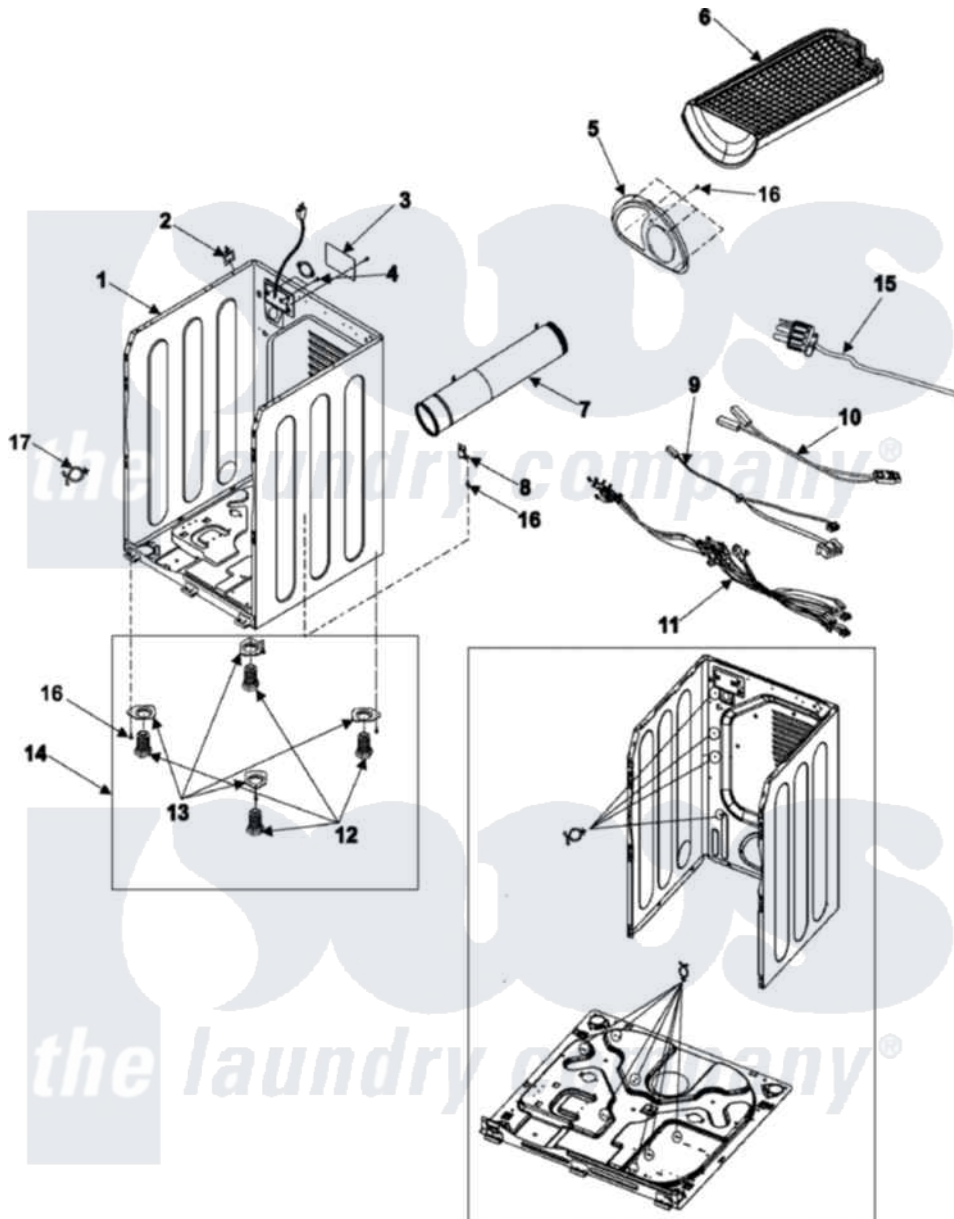

# Samsung DV316BGC/XAA 02 - CABINET

**Placement of Wire Ties**

Samsung [Residential Samsung DV316BGC/XAA Dryer Parts](#) Parts Diagram 02 - CABINET  
 Click on the part number to view part

Item	Original Part Number	Replaced By	Status	Part Description
1	DC97-07516H		Not Available	ASSY-FRAME
2	DC61-60074A	<a href="#">35001171</a>		Clamper-Wire Saddle
3	DC97-08855A	<a href="#">35001157</a>		Cover, Terminal Block
4	6002-000231		Not Available	Screw-Tapping (5)
5	DC63-00534B	<a href="#">35001201</a>		Cover-Back
6	DC61-01522A		Not Available	DIE-RACK DRY
7	DC97-07519A	<a href="#">12002640</a>		Duct, Exhaust Assembly
8	DC61-01233A	<a href="#">35001155</a>		Guide-Exhaust
9	DC96-00763A	<a href="#">35001151</a>		Assembly-Flat Wire Harness
10	DC96-00766A	<a href="#">35001164</a>		Assembly, Wire Harness
11	DC96-00765C	<a href="#">35001263</a>		Assembly, Wire Gas 9700
12	DC61-01212A	<a href="#">35001158</a>		Foot, Dryer
13	DC61-01226A	<a href="#">35001156</a>		Bracket, Dryer Foot
14	DC97-07514A		Not Available	ASSY-LEG
15	DC96-00038G		Not Available	ASSY-POWER CORD
16	6002-000239		Not Available	Screw-Tapping (10)