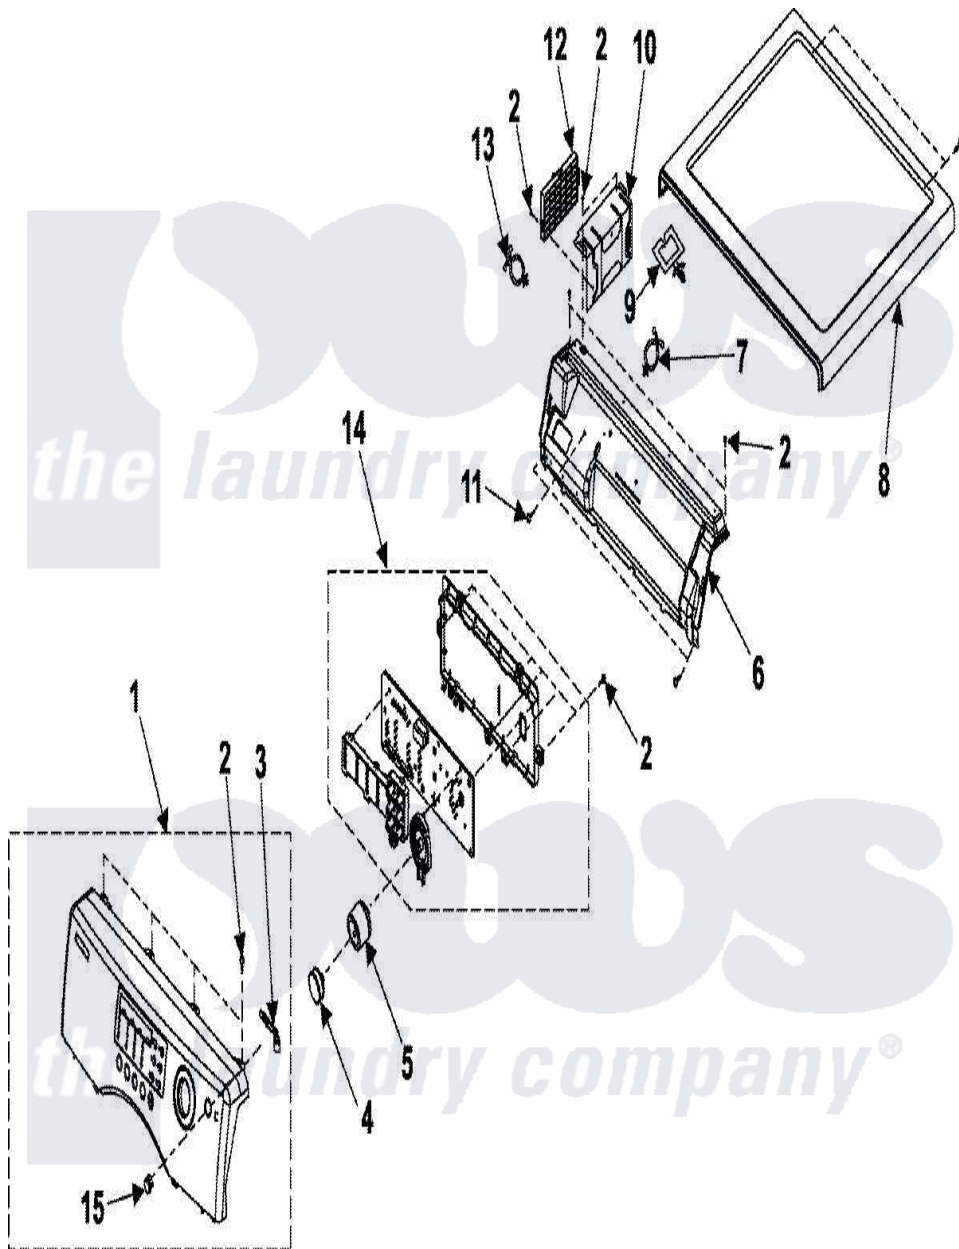

Samsung DV316BGC/XAA 03 - CONTROL PANEL

Samsung [Residential Samsung DV316BGC/XAA Dryer Parts](#) Parts Diagram 03 - CONTROL PANEL
 Click on the part number to view part

Item	Original Part Number	Replaced By	Status	Part Description
1	DC97-10866D		Not Available	ASSY-S.PANEL CONTROL
2	6002-000231		Not Available	Screw-Tapping (5)
3	DC66-00413A	34001419		Lever, Power
4	DC64-01132C		Not Available	BUTTON-ENCODER
5	DC97-10526A		Not Available	ASSY-KNOB ENCODER;FRONTIER,BBY
6	Y00000000		Not Available	SEE NOTE FRAME-PLATE CURRENTLY UNAVAILABLE
7	DC61-40081A	M0585401		Tie, Wire
8	DC63-00523F		Not Available	COVER-TOP
9	DC61-60074A	35001171		Clamper-Wire Saddle
10	DC61-01229A	35001168		Bracket, Control Board
11	6006-001170			Screw-Tapping
12	MFS-FTDT-00		Not Available	ASSY PCB PARTS(M)
13	6502-000127		Not Available	CABLE CLAMP
14	YMFSF12DBS0		Not Available	ASSY PCB PARTS(S)
15	DC64-01105C		Not Available	BUTTON-PUSH(P)