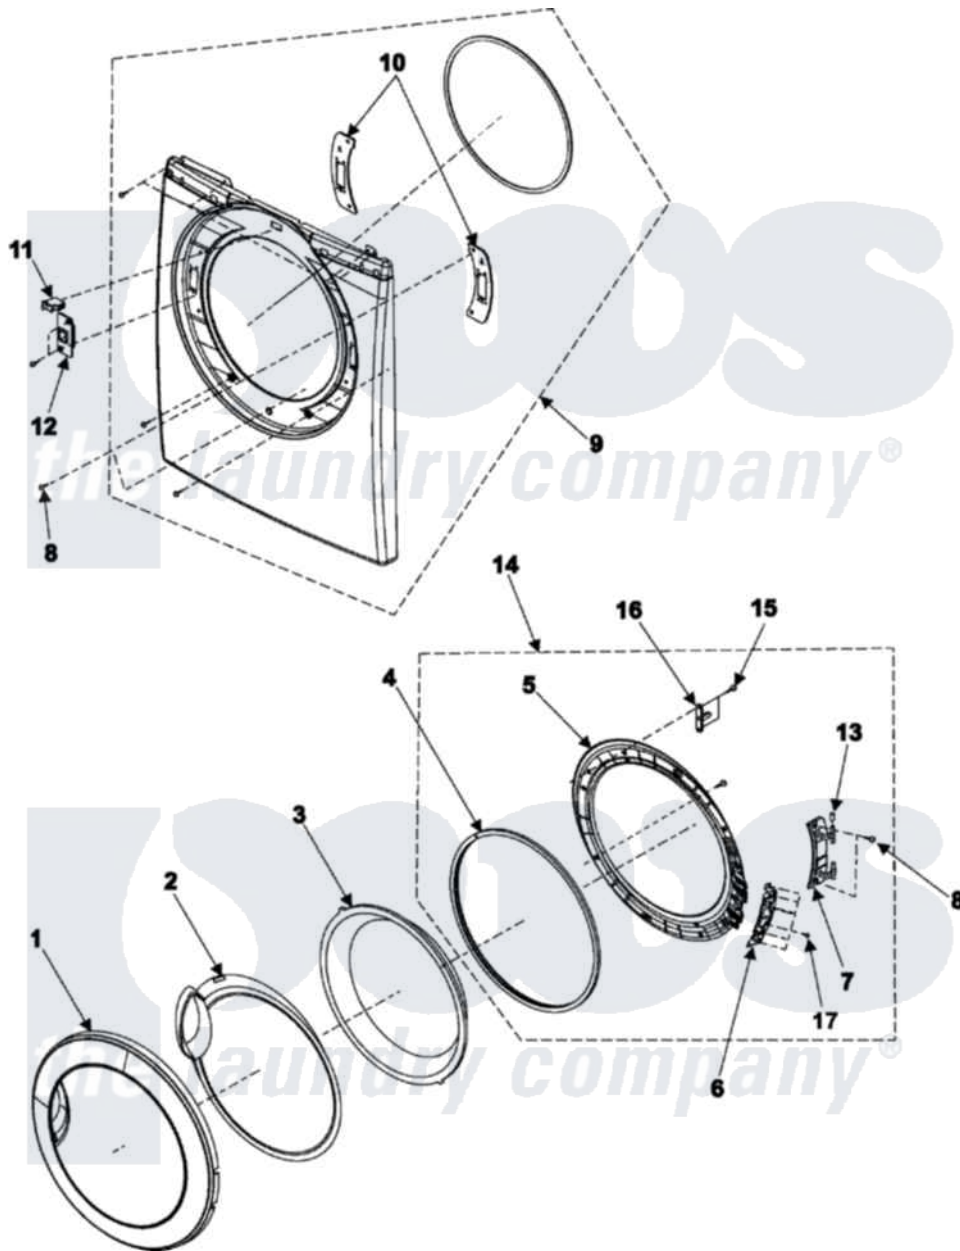

Samsung DV316BGC/XAA 04 - DOOR

Samsung [Residential Samsung DV316BGC/XAA Dryer Parts](#) Parts Diagram 04 - DOOR
 Click on the part number to view part

Item	Original Part Number	Replaced By	Status	Part Description
1	DC63-00674B		Not Available	COVER-DOOR
2	DC64-01120A	35001271		Door Safet
3	DC64-00993A	35001182		Door-Glass
4	DC62-00198B	35001250		Seal-Door
5	DC61-01523A	35001272		Holder Gla
6	Y00000000		Not Available	SEE NOTE SUPPORT-HINGE CURRENTLY UNAVAILABLE
7	DC61-01532A		Not Available	HINGE-DOOR
8	6001-001773	35001126		Screw-Machine
9	DC97-10353C		Not Available	ASSY-FRAME FRONT
10	DC61-01222A	35001129		Bracket-Hinge
11	DC64-00828A	35001125		Door-Switch
12	DC61-01239B		Not Available	HOLDER-LEVER
13	DC61-00891A	34001192		Bushing, Hinge Guide
14	DC97-10342B		Not Available	ASSY-COVER DOOR
15	6002-000444		Not Available	SCREW-TAPPING, TH, +, 2S, M4, L14