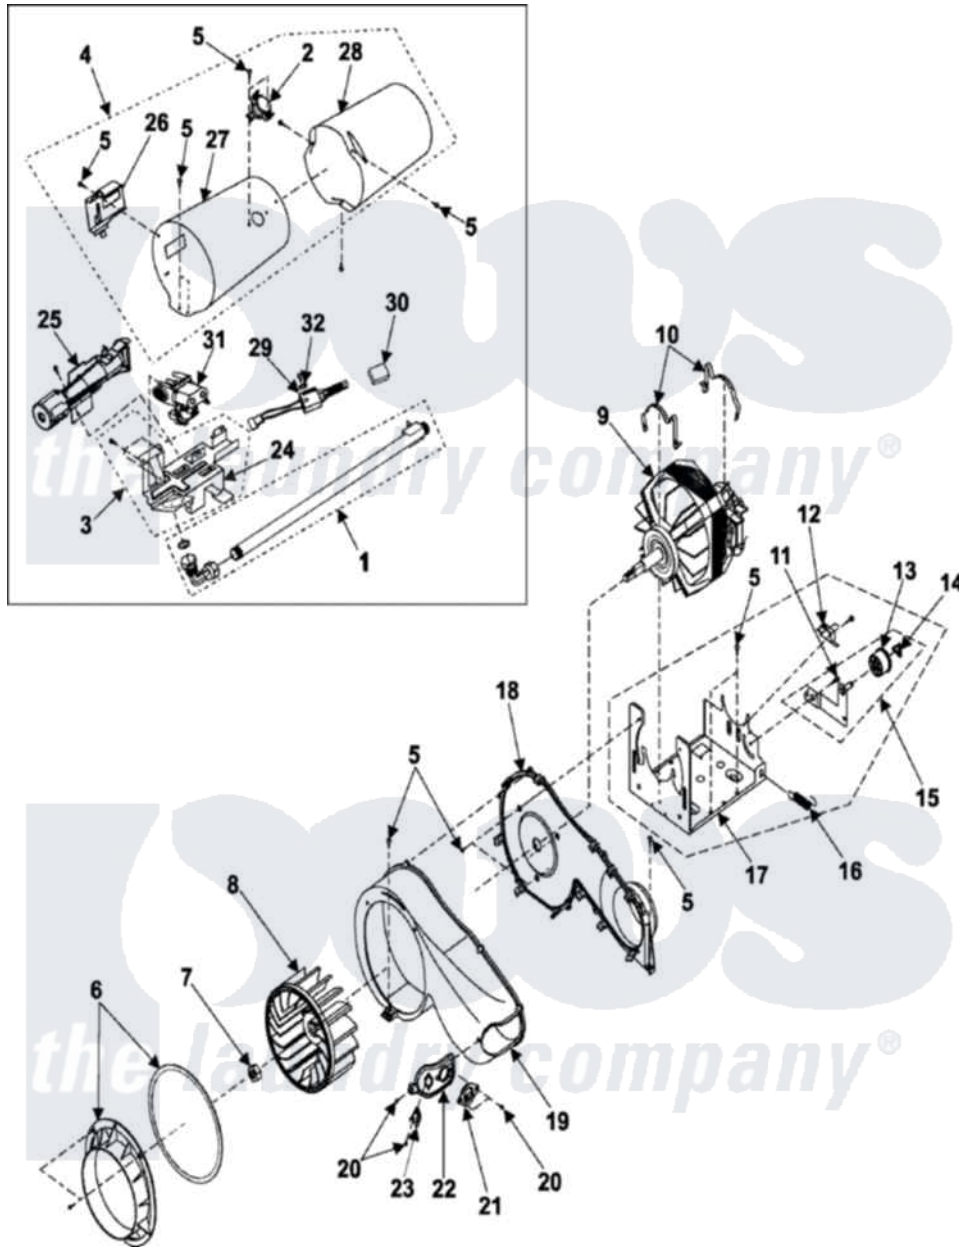

Samsung DV316BGW 01 - BLOWER/HEATER/MOTOR

Samsung [Residential Samsung DV316BGW Dryer Parts](#) Parts Diagram 01 - BLOWER/HEATER/MOTOR
 Click on the part number to view part

Item	Original Part Number	Replaced By	Status	Part Description
1	DC99-00507A	35001093		Pipe-Assembly
2	DC47-00017A	35001192		Thermostat
3	DC96-00806A		Not Available	ASSY-BRACKET BURNER
4	DC97-07602B	35001224		Bulkhead-Front
5	6002-000231		Not Available	Screw-Tapping (5)
6	DC97-07895A	35001090		Assembly-Duct Connector
7	6021-001201	35001079		Nut-Inch
8	DC67-00180A	35001220		Wheel- Blower
9	DC31-00055A	35001080		Assembly, Motor 60 Hz
10	DC61-01214A	35001081		Clamp, Motor
11	6009-001342		Not Available	SCREW-SPECIAL;TH,+,M5,L11,ZPC
12	3405-001077	35001082		Switch, Broken Belt
13	DC97-07509B	35001086		Pulley Assembly
"	DC66-00402A		Not Available	ROLLER-IDLER
"	DC66-00401A		Not Available	SHAFT-IDLER
14	DC61-01228A	35001084		Holder-Shaft

15	DC96-00882B	12002777	Bracket-ID
16	DC61-01215A	12002777	Bracket-ID
17	DC61-01213A	35001106	Bracket-Motor
18	DC61-01241A	35001088	Blower-Housing Rear
19	DC63-00536A	Not Available	COVER-DUCT FAN
20	6002-000470	Not Available	Screw-Tapping (4)
21	DC32-00007A	35001191	Thermistor
22	DC61-01240A	35001105	Bracket-Thermistor
23	DC47-00016A	35001087	Thermostat
24	DC61-01232A	35001103	Bracket-Burner
25	DC62-00200A	35001095	Tube-Burner
26	DC32-00008A	338906	Radiant, Sensor
27	DC67-00136B	35001225	Duct-Cone
28	DC67-00137B	35001249	Duct-Cone
29	DC47-00022A	33002789	Igniter Assembly
30	DC63-00623A	35001117	Absorber-Ignitor
31	DC62-00201A	35001190	Valve-Gas
32	6021-001130		Nut-Circular