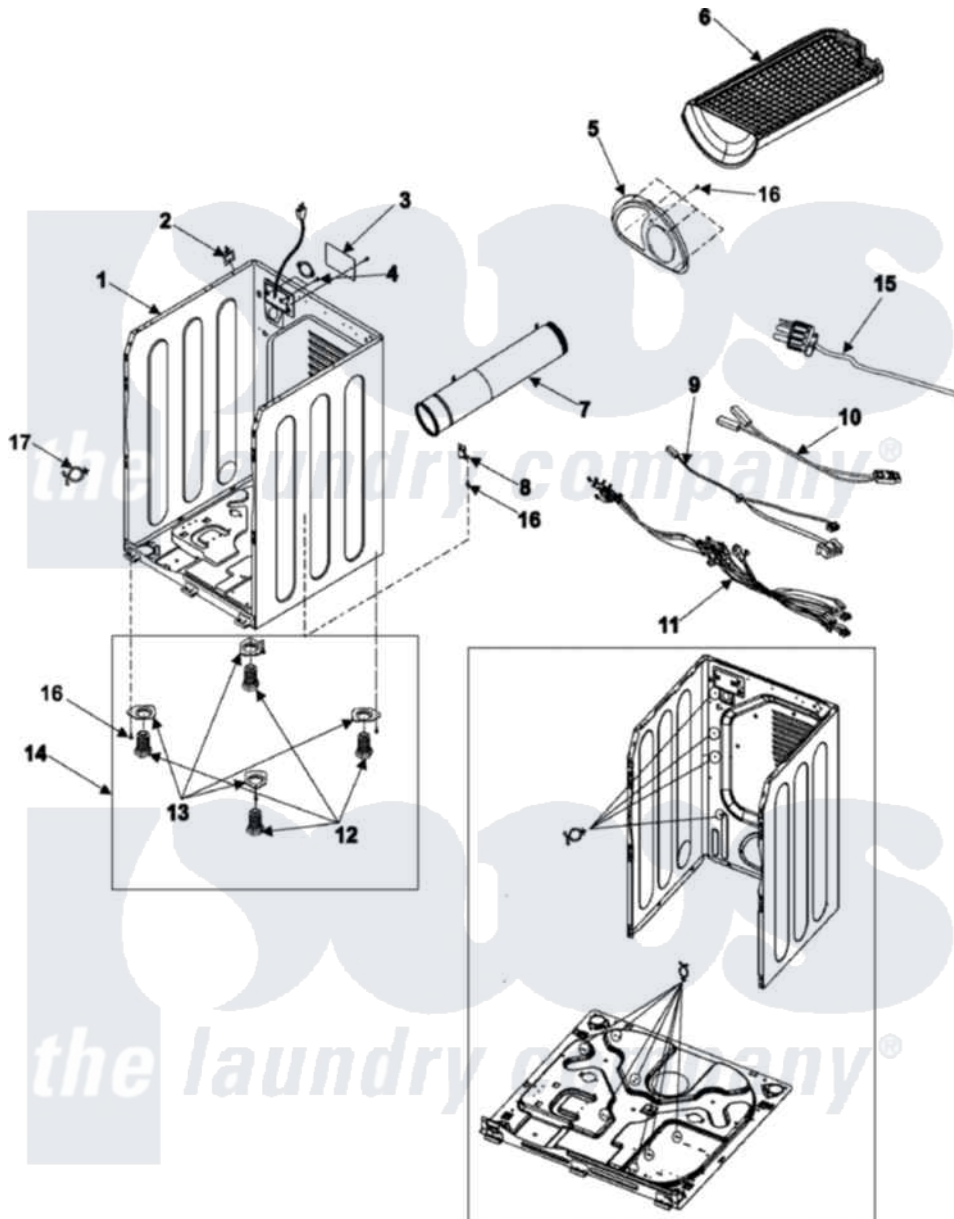

Samsung DV316BGW 02 - CABINET

Placement of Wire Ties

Samsung [Residential Samsung DV316BGW Dryer Parts](#) Parts Diagram 02 - CABINET

[Click on the part number to view part](#)

Item	Original Part Number	Replaced By	Status	Part Description
1	DC97-07516B	35001170		Assembly-Frame White
2	DC61-60074A	35001171		Clamper-Wire Saddle
3	DC97-08855A	35001157		Cover, Terminal Block
4	6002-000231		Not Available	Screw-Tapping (5)
5	DC63-00534B	35001201		Cover-Back
6	DC61-01522A		Not Available	DIE-RACK DRY
7	DC97-07519A	12002640		Duct, Exhaust Assembly
8	DC61-01233A	35001155		Guide-Exhaust
9	DC96-00763A	35001151		Assembly-Flat Wire Harness
10	DC96-00766A	35001164		Assembly, Wire Harness
11	DC96-00765C	35001263		Assembly, Wire Gas 9700
12	DC61-01212A	35001158		Foot, Dryer
13	DC61-01226A	35001156		Bracket, Dryer Foot
14	DC97-07514A		Not Available	ASSY-LEG
15	DC96-00038G		Not Available	ASSY-POWER CORD
16	6002-000239		Not Available	Screw-Tapping (10)