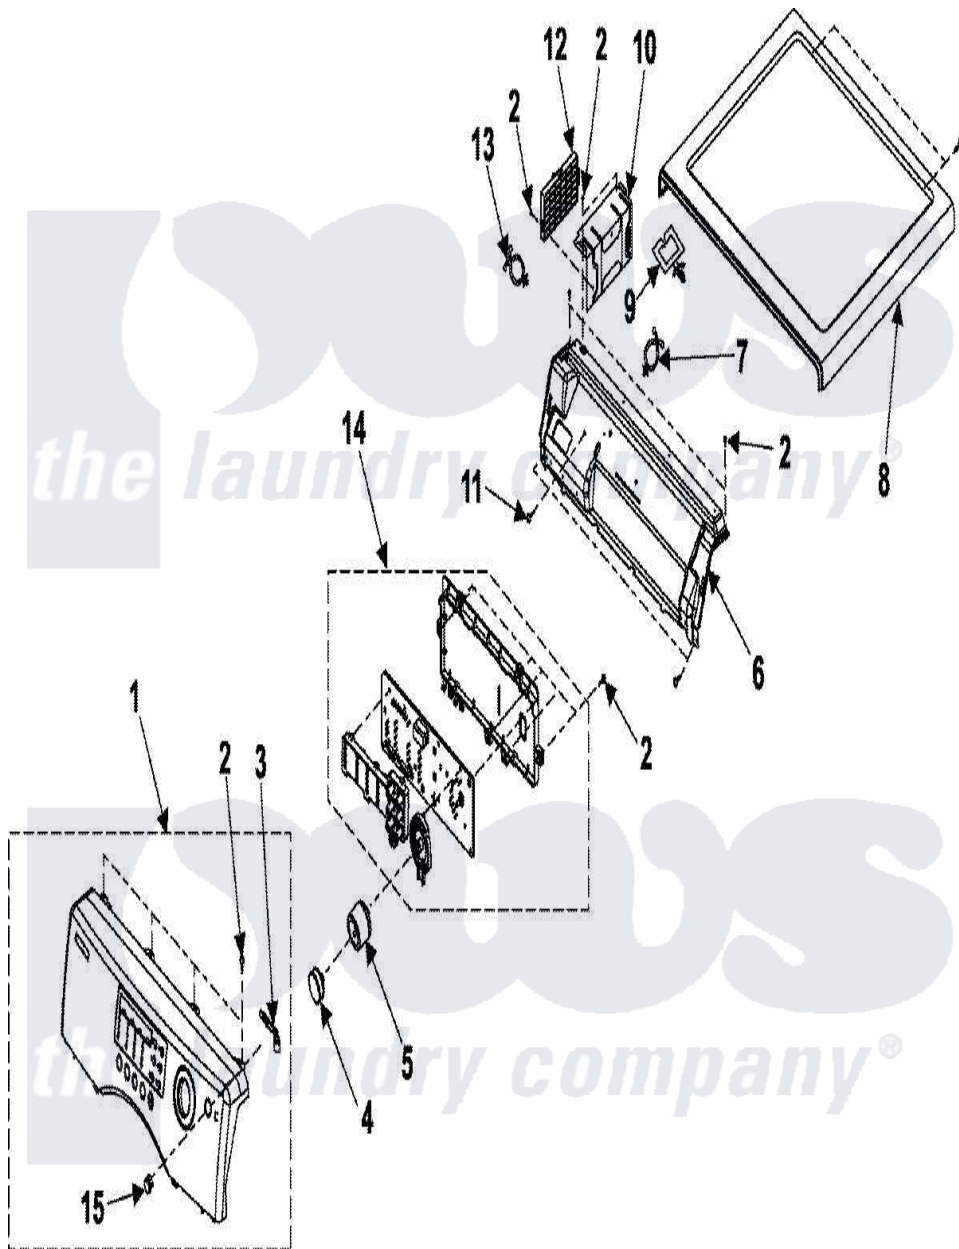

Samsung DV316BGW 03 - CONTROL PANEL

Samsung [Residential Samsung DV316BGW Dryer Parts](#) Parts Diagram 03 - CONTROL PANEL
 Click on the part number to view part

Item	Original Part Number	Replaced By	Status	Part Description
1	DC97-10866A		Not Available	ASSY-S.PANEL CONTROL
2	6002-000231		Not Available	Screw-Tapping (5)
3	DC66-00413A	34001419		Lever, Power
4	DC64-01132A		Not Available	BUTTON-ENCODER
5	DC97-10526A		Not Available	ASSY-KNOB ENCODER;FRONTIER,BBY
6	Y00000000		Not Available	SEE NOTE FRAME-PLATE CURRENTLY UNAVAILABLE
7	DC61-40081A	M0585401		Tie, Wire
8	DC63-00523A	35001163		Cover-Top Lu
9	DC61-60074A	35001171		Clamper-Wire Saddle
10	DC61-01229A	35001168		Bracket, Control Board
11	6006-001170			Screw-Tapping
12	MFS-FTDT-00		Not Available	ASSY PCB PARTS(M)
13	6502-000127		Not Available	CABLE CLAMP
14	YMFSF12DBS0		Not Available	ASSY PCB PARTS(S)
15	DC64-01105A		Not Available	BUTTON-PUSH(P)