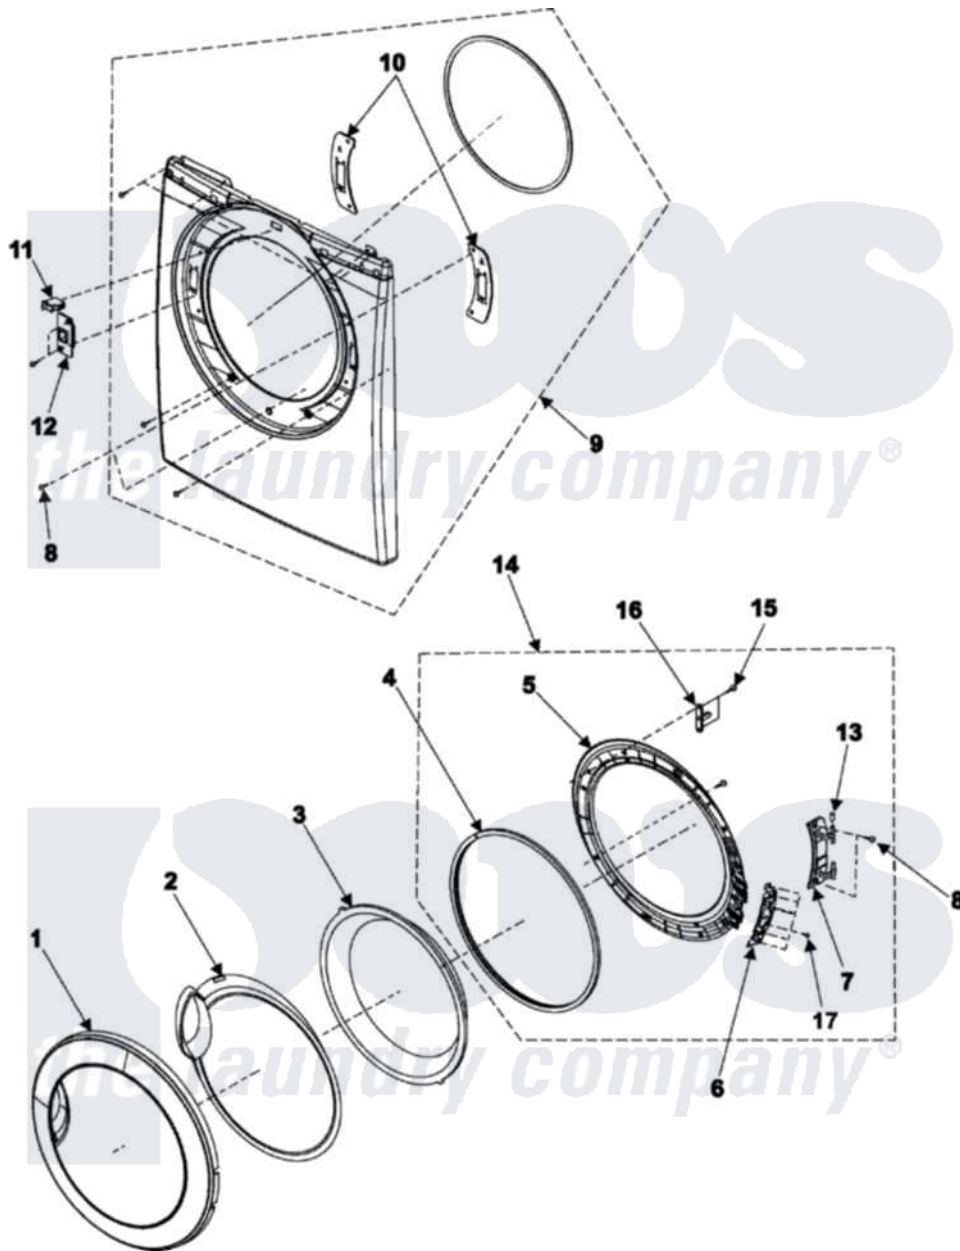

Samsung DV316BGW 04 - DOOR

Samsung [Residential Samsung DV316BGW Dryer Parts](#) Parts Diagram 04 - DOOR
 Click on the part number to view part

Item	Original Part Number	Replaced By	Status	Part Description
1	DC63-00674B		Not Available	COVER-DOOR
2	DC64-01120A	35001271		Door Safet
3	DC64-00993A	35001182		Door-Glass
4	DC62-00198B	35001250		Seal-Door
5	DC61-01523A	35001272		Holder Gla
6	Y00000000		Not Available	SEE NOTE SUPPORT-HINGE CURRENTLY UNAVAILABLE
7	DC61-01532A		Not Available	HINGE-DOOR
8	6001-001773	35001126		Screw-Machine
9	DC97-10353A			Assembly-Frame Front
10	DC61-01222A	35001129		Bracket-Hinge
11	DC64-00828A	35001125		Door-Switch
12	DC61-01239B		Not Available	HOLDER-LEVER
13	DC61-00891A	34001192		Bushing, Hinge Guide
14	DC97-10342B		Not Available	ASSY-COVER DOOR
15	6002-000444		Not Available	SCREW-TAPPING, TH, +, 2S, M4, L14