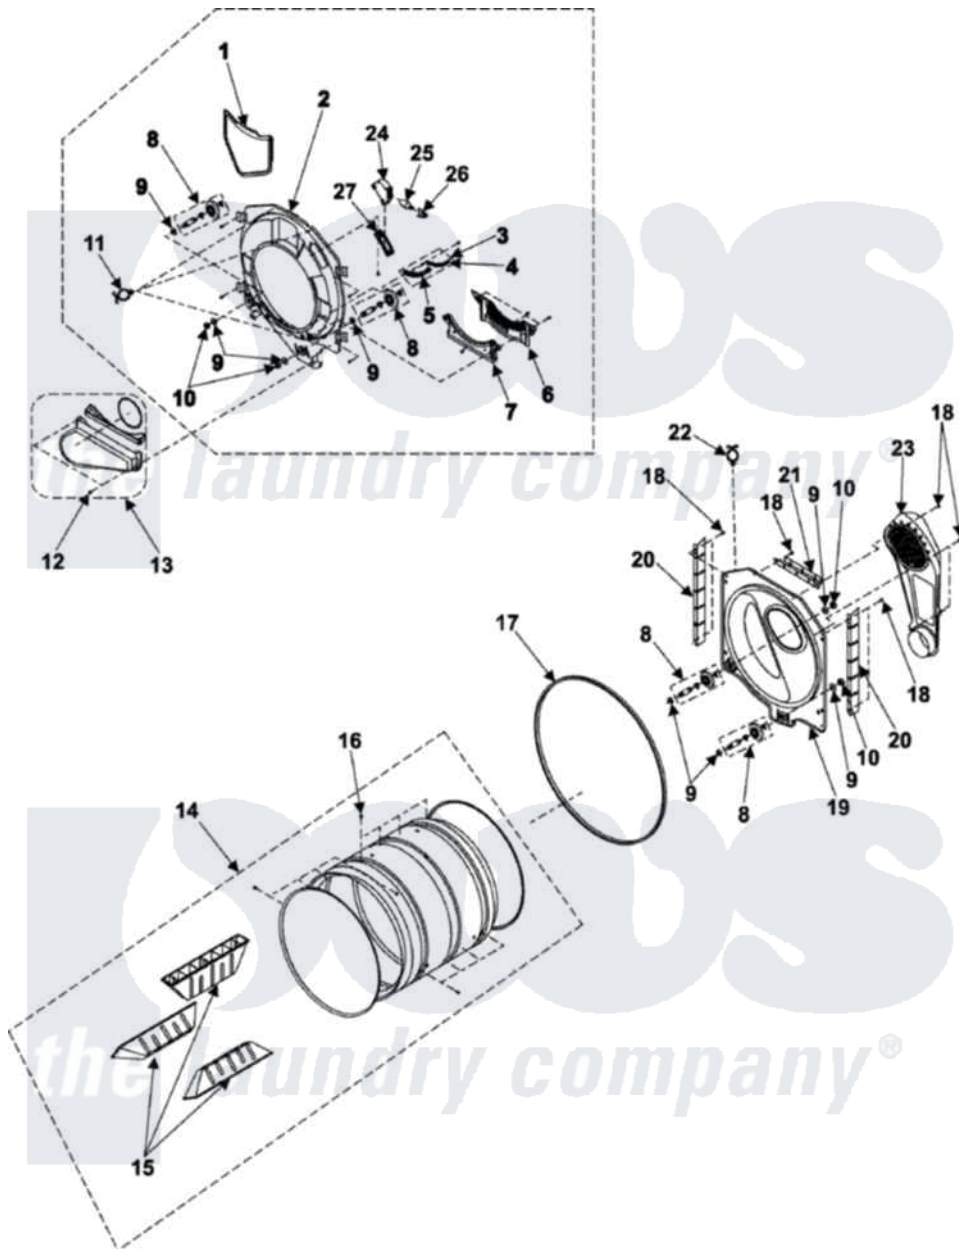

Samsung DV316BGW 05 - DRUM

Samsung [Residential Samsung DV316BGW Dryer Parts](#) Parts Diagram 05 - DRUM

[Click on the part number to view part](#)

Item	Original Part Number	Replaced By	Status	Part Description
1	DC61-01521A	DC61-02613A		Case Filter
2	DC97-10362A		Not Available	ASSY-S.DRUM FRONT
3	DC97-08889A	35001150		Assembly-Guide Sensor
4	DC61-01231A	35001241		Plate-Sensor
5	DC61-01235A		Not Available	GUIDE-SENSOR
6	DC63-00675A		Not Available	COVER-FILTER(B)
7	DC63-00538A	35001144		Cover-Filter
8	DC97-07523A	W10177428		Assembly, Roller-Support
9	DC60-60060A	35001133		Washer, Support
10	DC60-50145A	23001661		Nut M10
11	6046-000310			Stand Off
12	6002-000231		Not Available	Screw-Tapping (5)
13	DC97-07526A	35001140		Assembly, Lint Duct
14	DC97-10355A		Not Available	ASSY-DRUM WRAPPER
15	DC66-00436A		Not Available	DRUM-LIFTER
16	6002-001204		Not Available	SCREW-TAPPING

17	6602-001314	W10205415	Belt
18	6002-000239	Not Available	Screw-Tapping (10)
19	DC66-00398B	Not Available	DRUM-BACK;WINGS-DRYER
20	DC61-01238A	35001145	Bracket, Upper Rear Bulkhead
21	DC61-01237A	35001146	Channel Bracket, Rear Bulkhead
22	DC61-40081A	M0585401	Tie, Wire
23	DC97-07521C	35001240	Assembly, Air-Duct
24	DC61-01220A	35001143	Guide-Lamp
25	4713-001199	22002263	Lamp
26	DC47-00021A	35001148	Socket-Lamp
27	DC63-00531A	35001139	Cover-Lamp