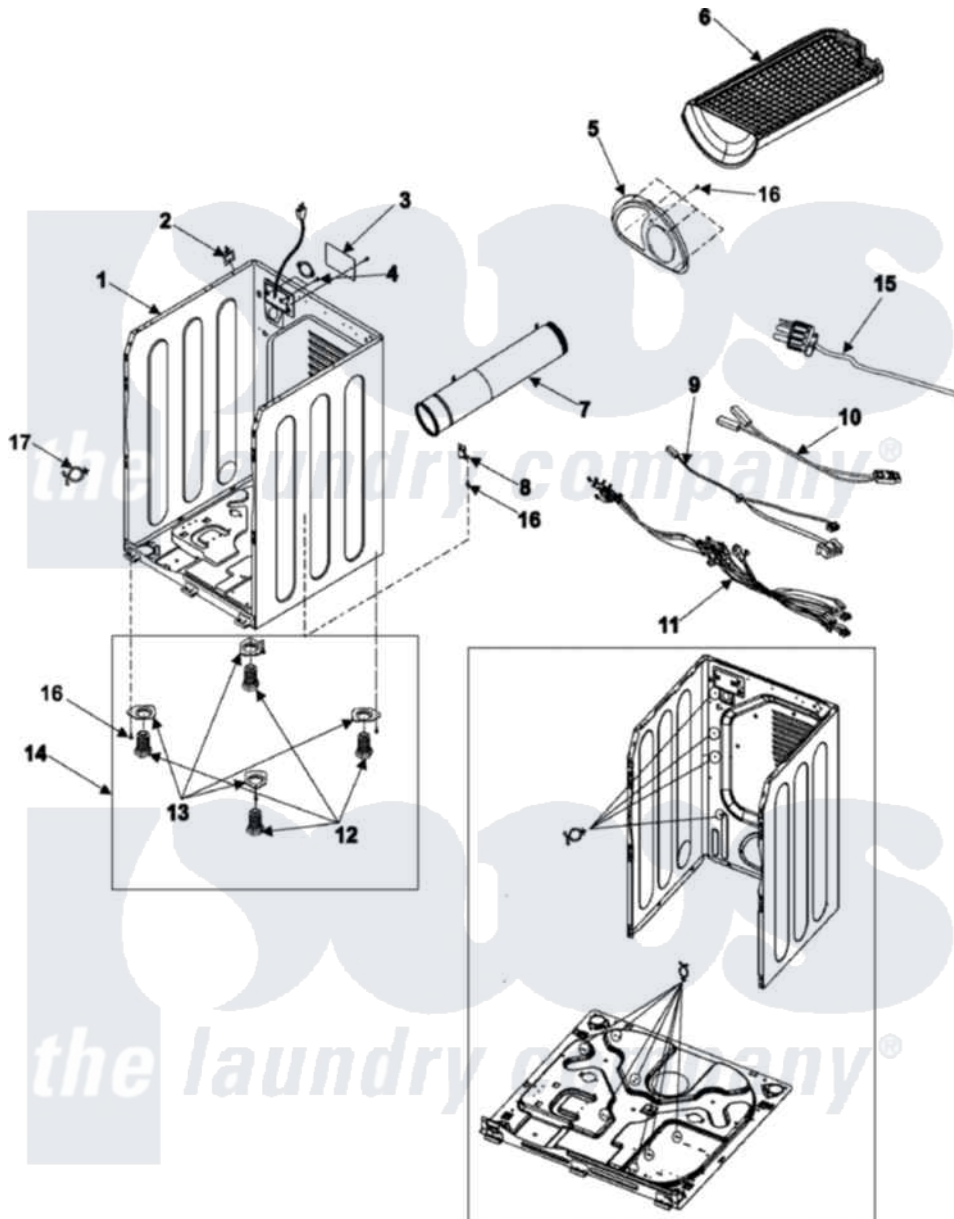

# Samsung DV316BGW/XAA 02 - CABINET

**Placement of Wire Ties**

[Samsung Residential Samsung DV316BGW/XAA Dryer Parts](#) Parts Diagram 02 - CABINET

[Click on the part number to view part](#)

Item	Original Part Number	Replaced By	Status	Part Description
1	DC97-07516B	<a href="#">35001170</a>		Assembly-Frame White
2	DC61-60074A	<a href="#">35001171</a>		Clamper-Wire Saddle
3	DC97-08855A	<a href="#">35001157</a>		Cover, Terminal Block
4	6002-000231		Not Available	Screw-Tapping (5)
5	DC63-00534B	<a href="#">35001201</a>		Cover-Back
6	DC61-01522A		Not Available	DIE-RACK DRY
7	DC97-07519A	<a href="#">12002640</a>		Duct, Exhaust Assembly
8	DC61-01233A	<a href="#">35001155</a>		Guide-Exhaust
9	DC96-00763A	<a href="#">35001151</a>		Assembly-Flat Wire Harness
10	DC96-00766A	<a href="#">35001164</a>		Assembly, Wire Harness
11	DC96-00765C	<a href="#">35001263</a>		Assembly, Wire Gas 9700
12	DC61-01212A	<a href="#">35001158</a>		Foot, Dryer
13	DC61-01226A	<a href="#">35001156</a>		Bracket, Dryer Foot
14	DC97-07514A		Not Available	ASSY-LEG
15	DC96-00038G		Not Available	ASSY-POWER CORD
16	6002-000239		Not Available	Screw-Tapping (10)