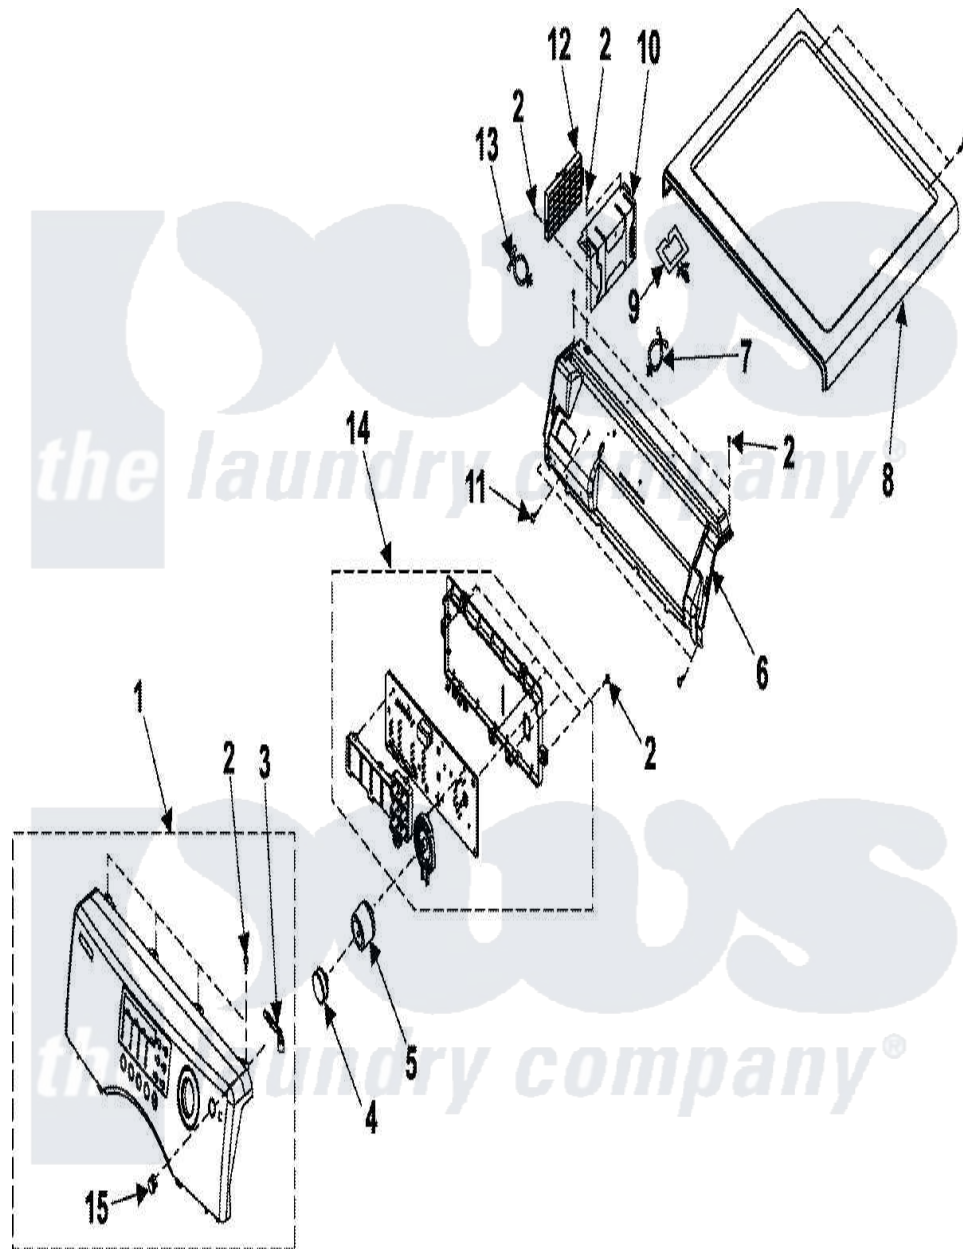

Samsung DV316BGW/XAA 03 - CONTROL PANEL

Samsung [Residential Samsung DV316BGW/XAA Dryer Parts](#) Parts Diagram 03 - CONTROL PANEL
 Click on the part number to view part

Item	Original Part Number	Replaced By	Status	Part Description
1	DC97-10866A		Not Available	ASSY-S.PANEL CONTROL
2	6002-000231		Not Available	Screw-Tapping (5)
3	DC66-00413A	34001419		Lever, Power
4	DC64-01132A		Not Available	BUTTON-ENCODER
5	DC97-10526A		Not Available	ASSY-KNOB ENCODER;FRONTIER,BBY
6	Y00000000		Not Available	SEE NOTE FRAME-PLATE CURRENTLY UNAVAILABLE
7	DC61-40081A	M0585401		Tie, Wire
8	DC63-00523A	35001163		Cover-Top Lu
9	DC61-60074A	35001171		Clamber-Wire Saddle
10	DC61-01229A	35001168		Bracket, Control Board
11	6006-001170			Screw-Tapping
12	MFS-FTDT-00		Not Available	ASSY PCB PARTS(M)
13	6502-000127		Not Available	CABLE CLAMP
14	YMFSF12DBS0		Not Available	ASSY PCB PARTS(S)
15	DC64-01105A		Not Available	BUTTON-PUSH(P)