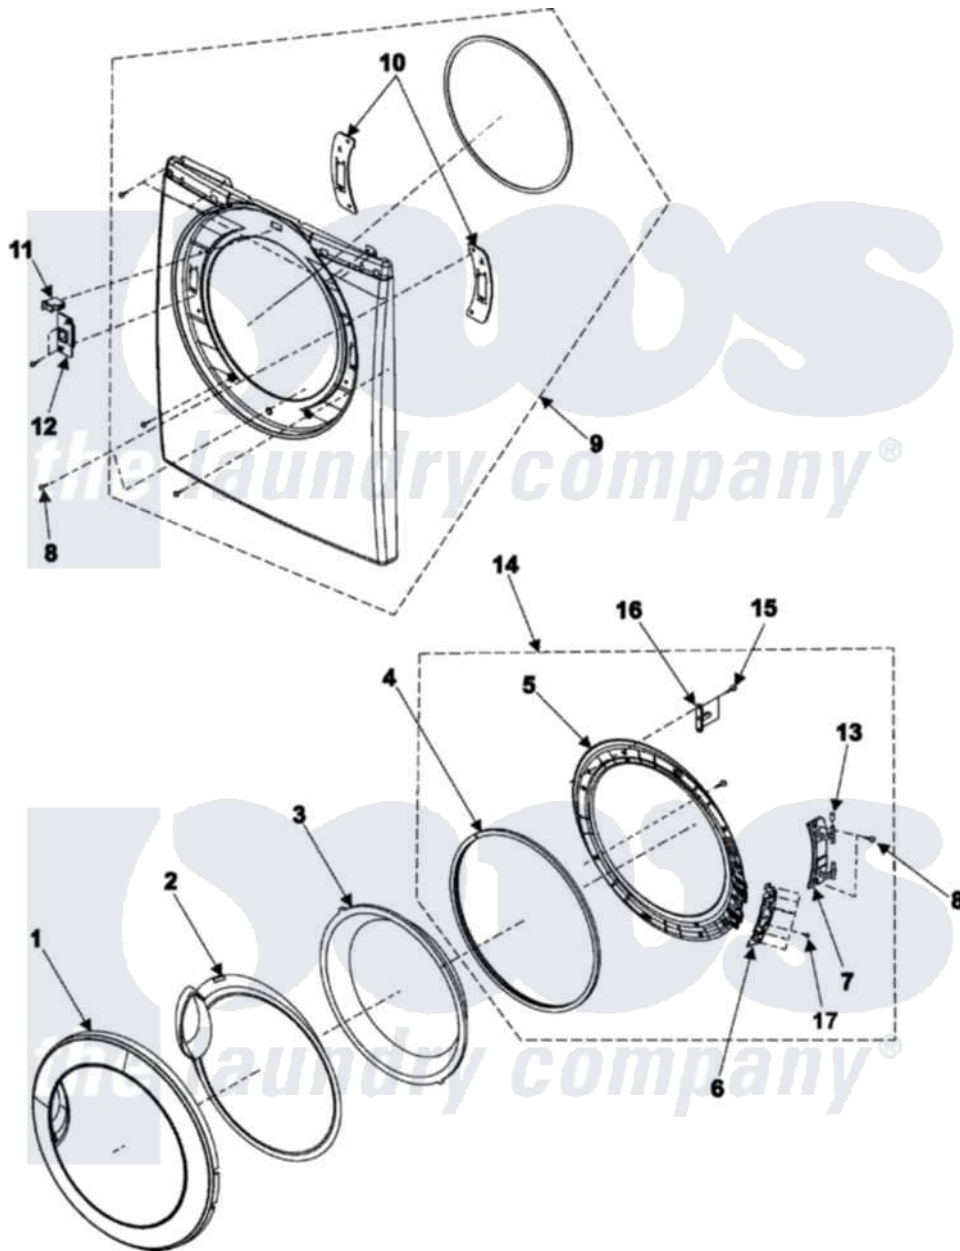

Samsung DV316BGW/XAA 04 - DOOR

Samsung [Residential Samsung DV316BGW/XAA Dryer Parts](#) Parts Diagram 04 - DOOR
 Click on the part number to view part

Item	Original Part Number	Replaced By	Status	Part Description
1	DC63-00674B		Not Available	COVER-DOOR
2	DC64-01120A	35001271		Door Safet
3	DC64-00993A	35001182		Door-Glass
4	DC62-00198B	35001250		Seal-Door
5	DC61-01523A	35001272		Holder Gla
6	Y00000000		Not Available	SEE NOTE SUPPORT-HINGE CURRENTLY UNAVAILABLE
7	DC61-01532A		Not Available	HINGE-DOOR
8	6001-001773	35001126		Screw-Machine
9	DC97-10353A			Assembly-Frame Front
10	DC61-01222A	35001129		Bracket-Hinge
11	DC64-00828A	35001125		Door-Switch
12	DC61-01239B		Not Available	HOLDER-LEVER
13	DC61-00891A	34001192		Bushing, Hinge Guide
14	DC97-10342B		Not Available	ASSY-COVER DOOR
15	6002-000444		Not Available	SCREW-TAPPING, TH, +, 2S, M4, L14