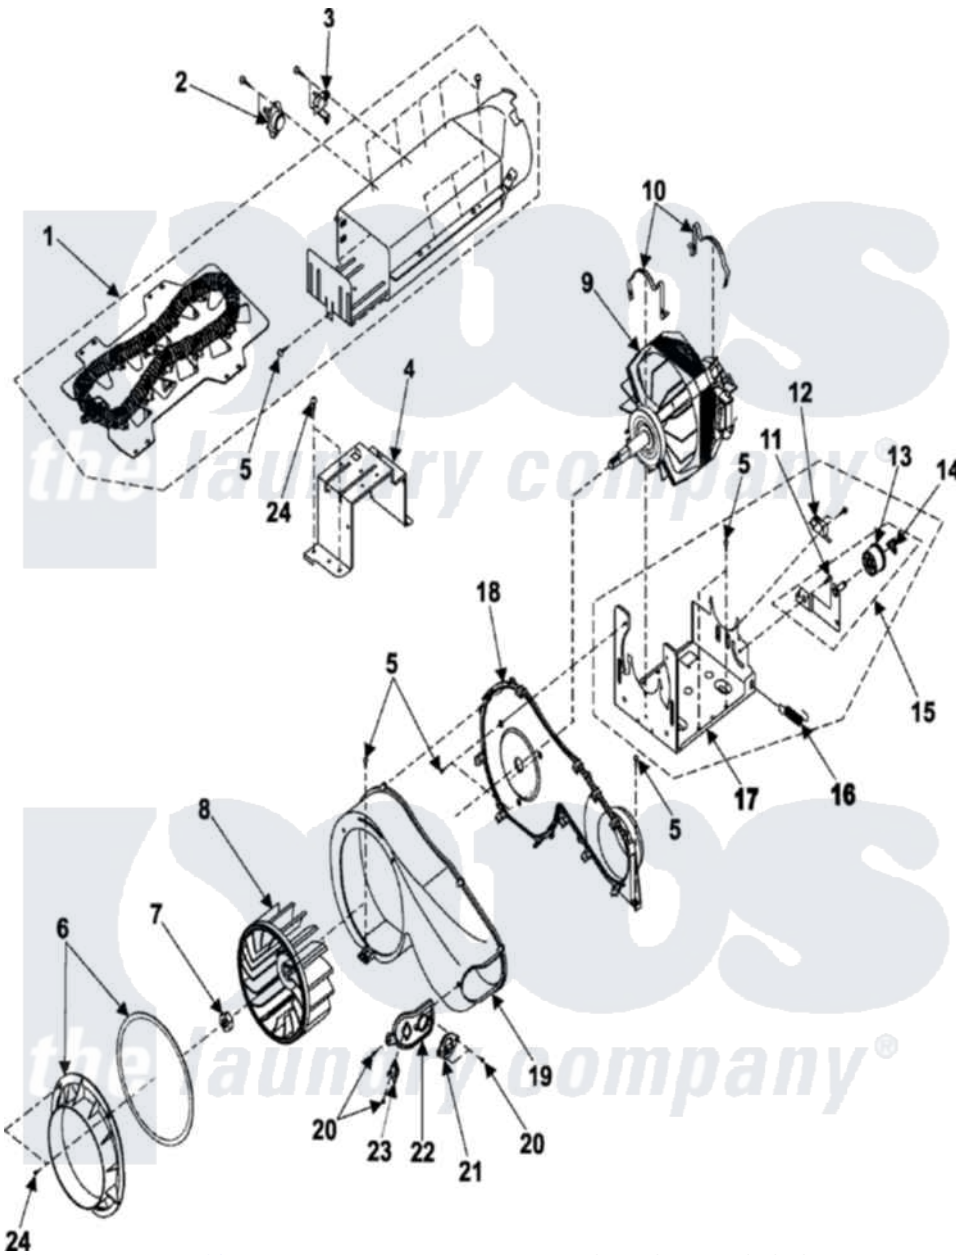

Samsung DV316LES/XAA 01 - BLOWER/HEATER/MOTOR

Samsung Residential Samsung DV316LES/XAA Dryer Parts Parts Diagram 01 - BLOWER/HEATER/MOTOR
 Click on the part number to view part

Item	Original Part Number	Replaced By	Status	Part Description
1	DC97-08891A	35001119		Assembly, Heater Box
2	DC47-00018A	35001092		Thermostat
3	DC96-00887A	35001193		Assembly-Bracket Thermostat
4	DC61-01224A	35001104		Bracket, Heater-Box
5	6002-000231		Not Available	Screw-Tapping (5)
6	DC97-07895A	35001090		Assembly-Duct Connector
7	6021-001201	35001079		Nut-Inch
8	DC67-00180A	35001220		Wheel- Blower
9	DC31-00055A	35001080		Assembly, Motor 60 Hz
10	DC61-01214A	35001081		Clamp, Motor
11	6009-001342		Not Available	SCREW-SPECIAL;TH,+,M5,L11,ZPC
12	3405-001077	35001082		Switch, Broken Belt
13	DC66-00401A		Not Available	SHAFT-IDLER
"	DC97-07509B	35001086		Pulley Assembly
"	DC66-00402A		Not Available	ROLLER-IDLER
14	DC61-01228A	35001084		Holder-Shaft

15	DC96-00882B	12002777	Bracket-ID
16	DC61-01215A	12002777	Bracket-ID
17	DC61-01213A	35001106	Bracket-Motor
18	DC61-01241A	35001088	Blower-Housing Rear
19	DC63-00536A	Not Available	COVER-DUCT FAN
20	6002-000470	Not Available	Screw-Tapping (4)
21	DC32-00007A	35001191	Thermistor
22	DC61-01240A	35001105	Bracket-Thermistor
23	DC47-00016A	35001087	Thermostat