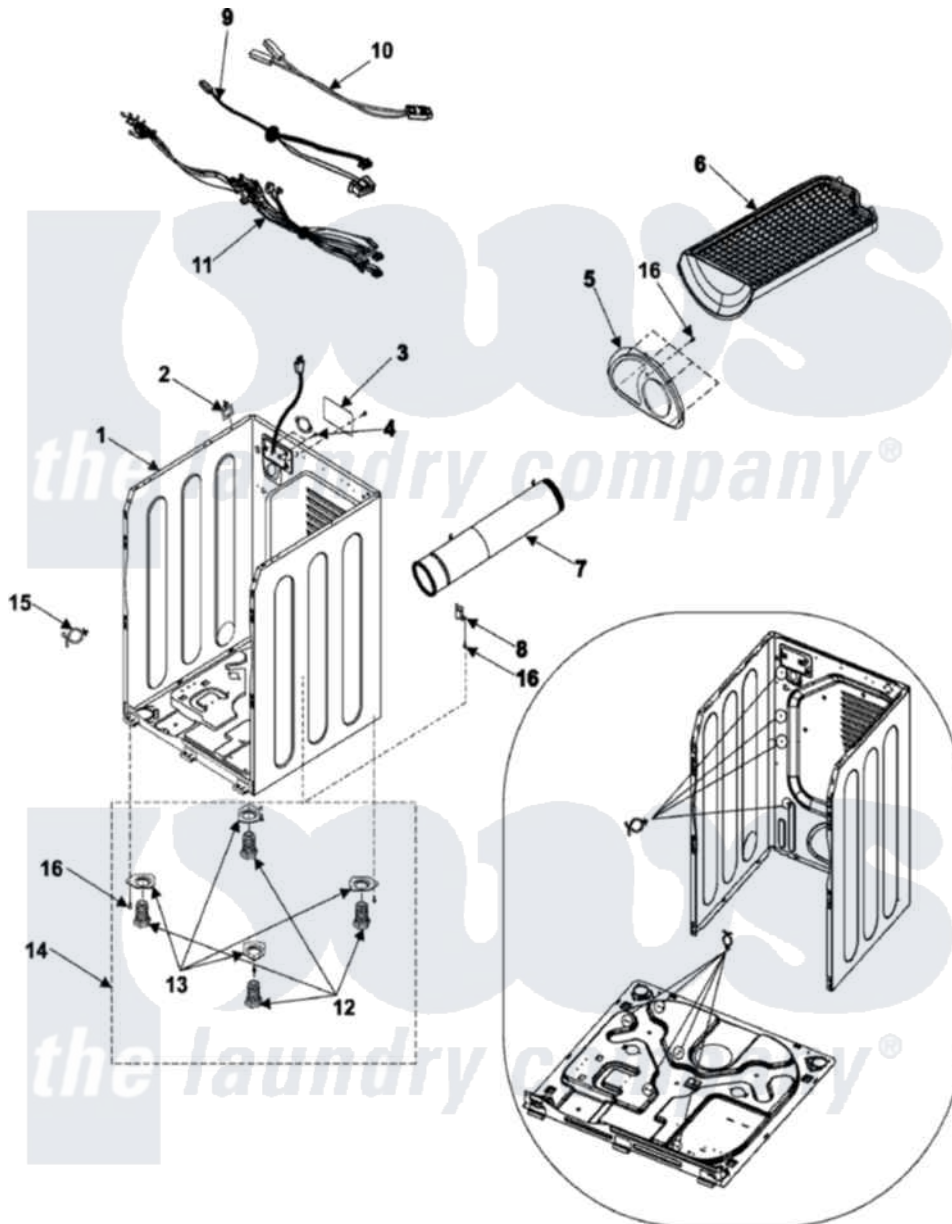

Samsung DV316LES/XAA 02 - CABINET

Placement of Wire Ties

Samsung [Residential Samsung DV316LES/XAA Dryer Parts](#) Parts Diagram 02 - CABINET

[Click on the part number to view part](#)

Item	Original Part Number	Replaced By	Status	Part Description
1	Y00000000		Not Available	SEE NOTE ASSY-FRAME CURRENTLY UNAVAILABLE
2	DC61-60074A	35001171		Clamper-Wire Saddle
3	DC97-08855A	35001157		Cover, Terminal Block
4	6002-000231		Not Available	Screw-Tapping (5)
5	DC63-00534B	35001201		Cover-Back
6	DC61-01522A		Not Available	DIE-RACK DRY
7	DC97-07519A	12002640		Duct, Exhaust Assembly
8	DC61-01233A	35001155		Guide-Exhaust
9	DC96-00763A	35001151		Assembly-Flat Wire Harness
10	DC96-00766A	35001164		Assembly, Wire Harness
11	DC96-00764C	35001261		Assembly, Wire Electric 9700
12	DC61-01212A	35001158		Foot, Dryer
13	DC61-01226A	35001156		Bracket, Dryer Foot
14	DC97-07514A		Not Available	ASSY-LEG
15	DC61-40081A	M0585401		Tie, Wire
16	6002-000239		Not Available	Screw-Tapping (10)