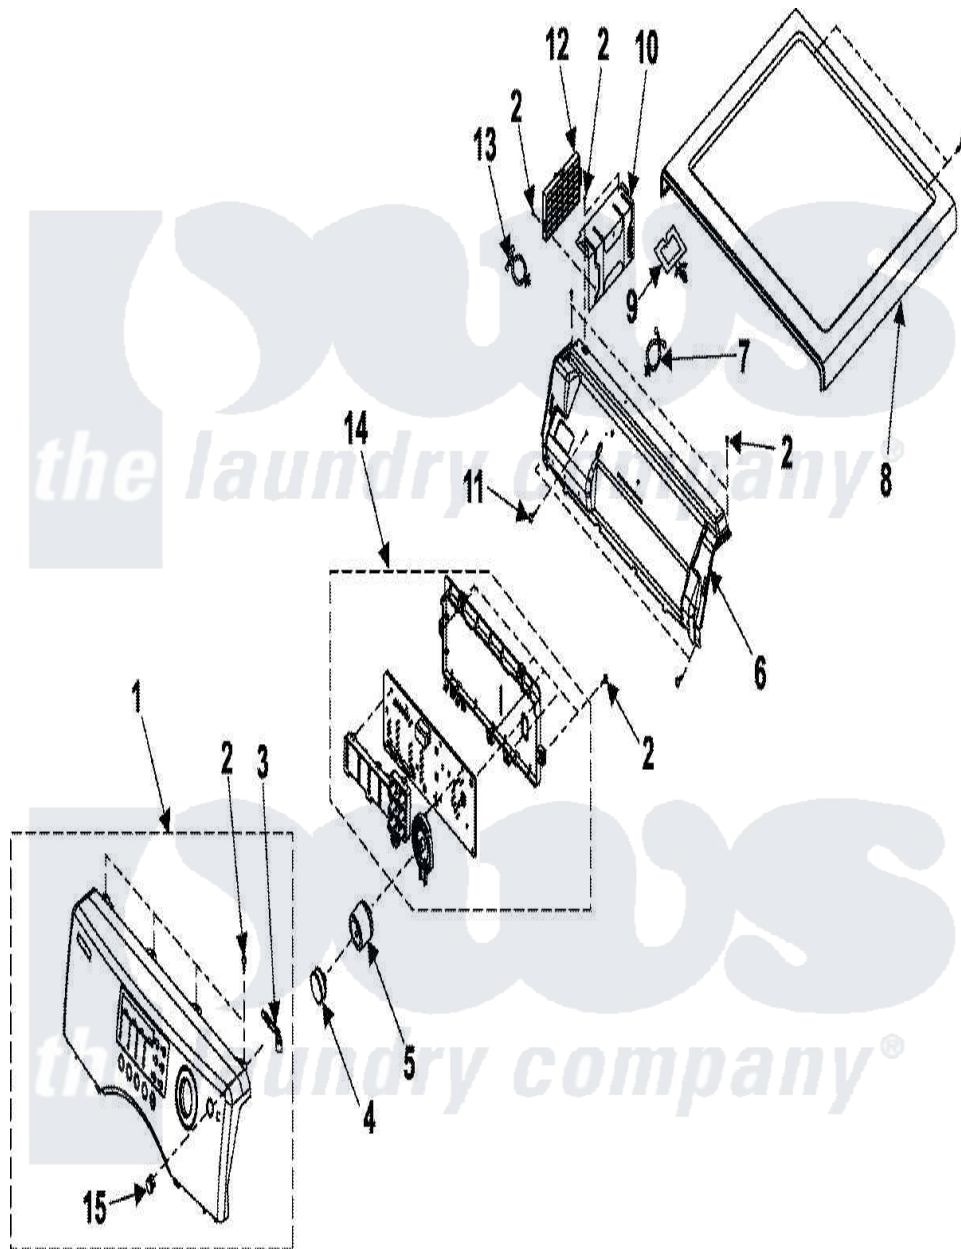

Samsung DV316LES/XAA 03 - CONTROL PANEL

Samsung [Residential Samsung DV316LES/XAA Dryer Parts](#) Parts Diagram 03 - CONTROL PANEL
 Click on the part number to view part

Item	Original Part Number	Replaced By	Status	Part Description
1	DC97-10866C		Not Available	ASSY-S.PANEL CONTROL
2	6002-000231		Not Available	Screw-Tapping (5)
3	DC66-00413A	34001419		Lever, Power
4	DC64-01108B		Not Available	BUTTON-ENCODER
5	DC97-10511A			Assembly-Knob Encoder
6	Y00000000		Not Available	SEE NOTE FRAME-PLATE CURRENTLY UNAVAILABLE
7	DC61-40081A	M0585401		Tie, Wire
8	DC97-08634G		Not Available	ASSY-COVER TOP
9	DC61-60074A	35001171		Clamper-Wire Saddle
10	DC61-01229A	35001168		Bracket, Control Board
11	6006-001170			Screw-Tapping
12	MFS-FTDT-00		Not Available	ASSY PCB PARTS(M)
13	6502-000127		Not Available	CABLE CLAMP
14	YMFSF12DLS0		Not Available	ASSY PCB PARTS(S)
15	DC64-01105B		Not Available	BUTTON-PUSH(P)