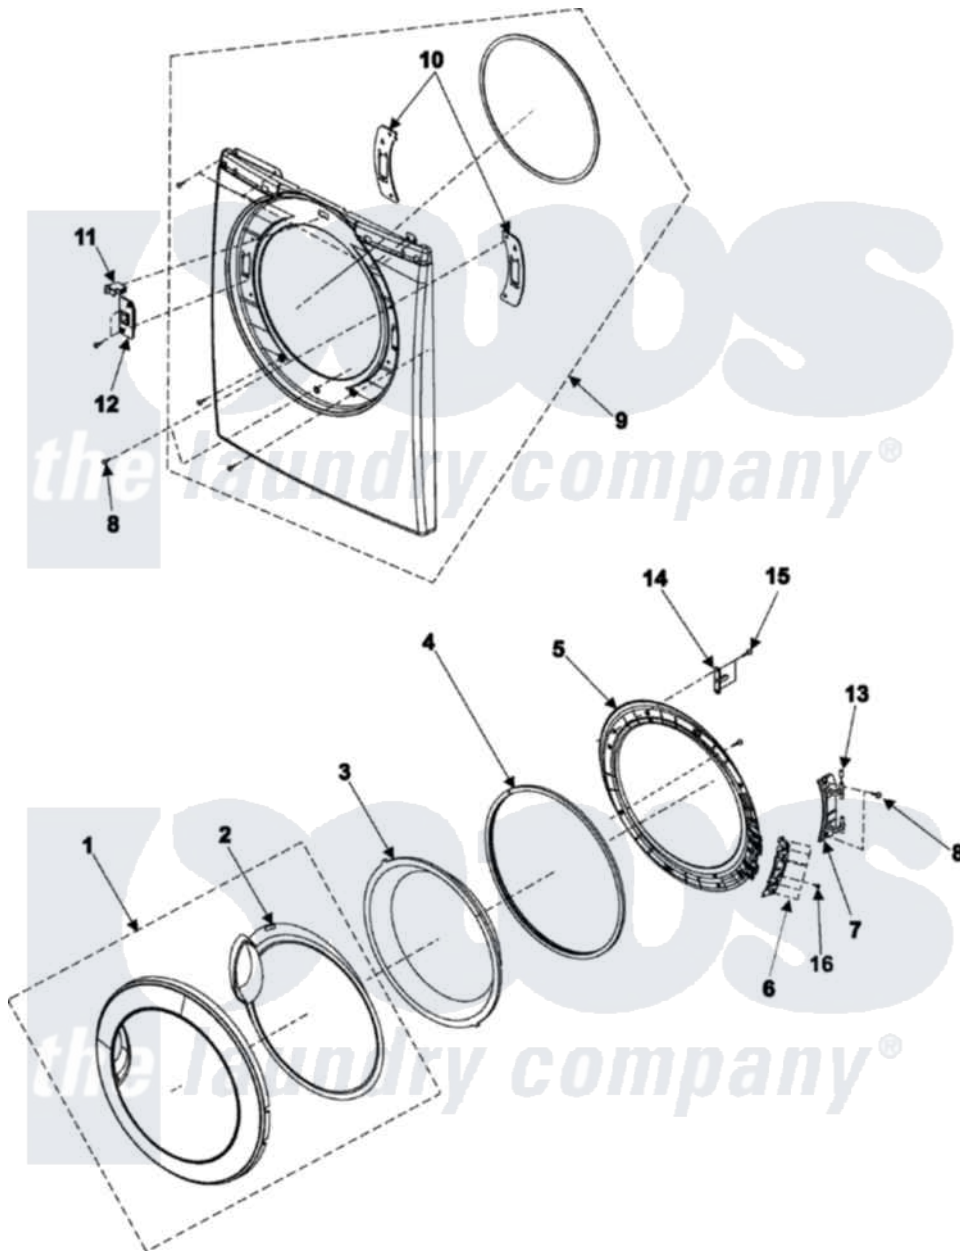

Samsung DV316LES/XAA 04 - DOOR

Samsung Residential Samsung DV316LES/XAA Dryer Parts Parts Diagram 04 - DOOR
 Click on the part number to view part

Item	Original Part Number	Replaced By	Status	Part Description
1	Y00000000		Not Available	SEE NOTE COVER-DOOR CURRENTLY UNAVAILABLE
2	DC64-01120A	35001271		Door Safet
3	DC64-00993A	35001182		Door-Glass
4	DC62-00198B	35001250		Seal-Door
5	DC61-01523A	35001272		Holder Gla
6	Y00000000		Not Available	SEE NOTE SUPPORT-HINGE CURRENTLY UNAVAILABLE
7	DC61-01532A		Not Available	HINGE-DOOR
8	6001-001773	35001126		Screw-Machine
9	DC97-10353B		Not Available	ASSY-FRAME FRONT
10	DC61-01222A	35001129		Bracket-Hinge
11	DC64-00828A	35001125		Door-Switch
12	DC61-01239B		Not Available	HOLDER-LEVER
13	DC61-00891A	34001192		Bushing, Hinge Guide
NI	DC97-10338A		Not Available	ASSY-COVER DOOR
15	6002-000444		Not Available	SCREW-

15

0002-000444

Not Available

TAPPING,TH,+,2S,M4,L14

16

DC66-00395A

[35001111](#)

Lever-Door

17

6002-000213

Not Available

Screw-Tapping (5)