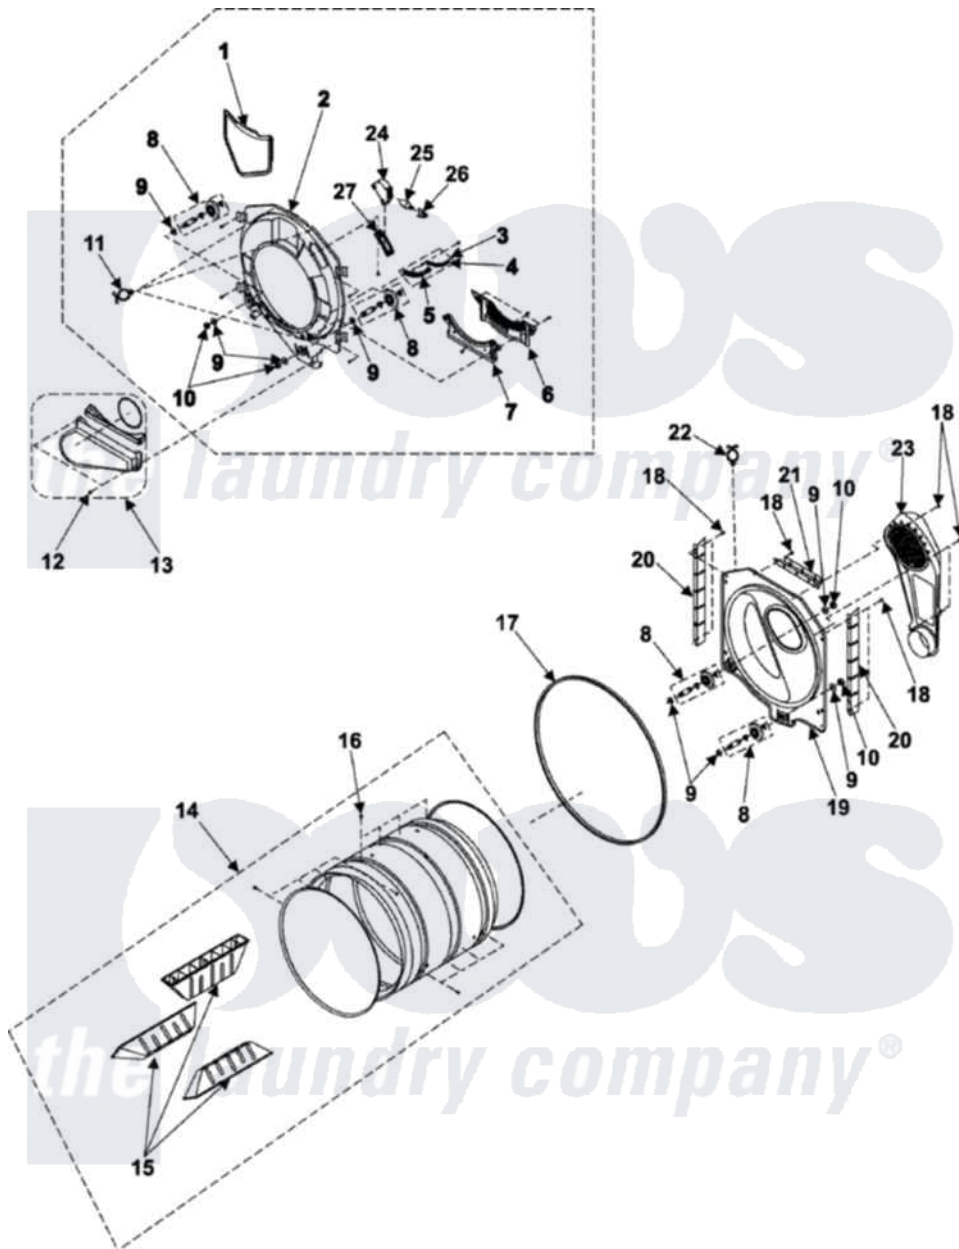

Samsung DV316LES/XAA 05 - DRUM

Samsung Residential Samsung DV316LES/XAA Dryer Parts Parts Diagram 05 - DRUM
 Click on the part number to view part

Item	Original Part Number	Replaced By	Status	Part Description
1	DC61-01521A	DC61-02613A		Case Filter
2	DC97-10362A		Not Available	ASSY-S.DRUM FRONT
3	DC97-08889A	35001150		Assembly-Guide Sensor
4	DC61-01231A	35001241		Plate-Sensor
5	DC61-01235A		Not Available	GUIDE-SENSOR
6	DC63-00675A		Not Available	COVER-FILTER(B)
7	DC63-00538A	35001144		Cover-Filter
8	DC97-07523A	W10177428		Assembly, Roller-Support
9	DC60-60060A	35001133		Washer, Support
10	DC60-50145A	23001661		Nut M10
11	6046-000310			Stand Off
12	6002-000231		Not Available	Screw-Tapping (5)
13	DC97-07526A	35001140		Assembly, Lint Duct
14	DC97-10355A		Not Available	ASSY-DRUM WRAPPER
15	DC66-00436A		Not Available	DRUM-LIFTER
16	6002-001204		Not Available	SCREW-TAPPING

17	6602-001314	W10205415		Belt
18	6002-000239		Not Available	Screw-Tapping (10)
19	DC66-00398B		Not Available	DRUM-BACK;WINGS-DRYER
20	DC61-01238A	35001145		Bracket, Upper Rear Bulkhead
21	DC61-01237A	35001146		Channel Bracket, Rear Bulkhead
22	DC61-40081A	M0585401		Tie, Wire
23	DC97-07521A		Not Available	ASSY-DUCT AIR
24	DC61-01220A	35001143		Guide-Lamp
25	4713-001199	22002263		Lamp
26	DC47-00021A	35001148		Socket-Lamp
27	DC63-00531A	35001139		Cover-Lamp