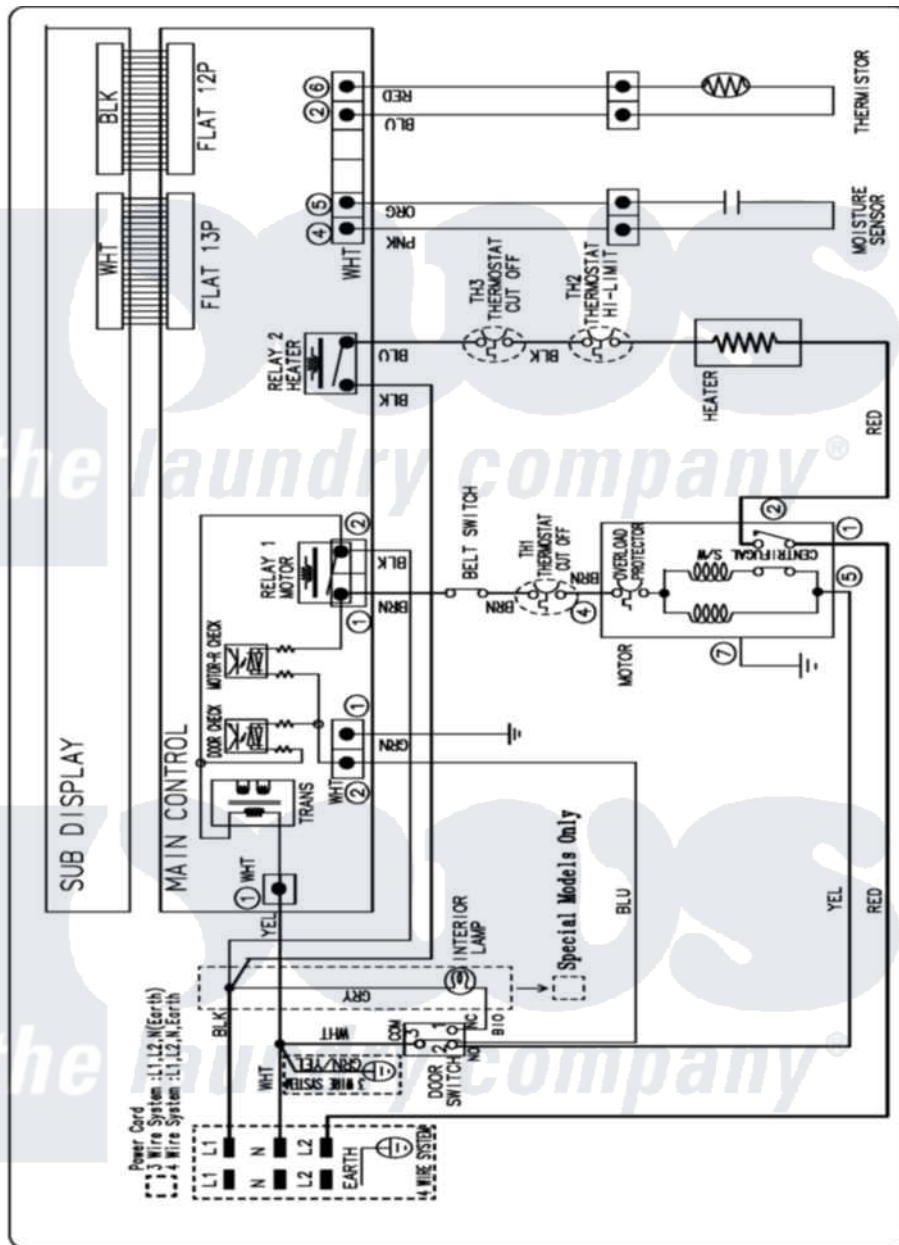

Samsung DV316LES/XAA 07 - WIRING INFORMATION

ELECTRIC DRYER WIRING DIAGRAM

Samsung [Residential Samsung DV316LES/XAA Dryer Parts](#) Parts Diagram 07 - WIRING INFORMATION
 Click on the part number to view part

Item	Original Part Number	Replaced By	Status	Part Description
NI	15003915		Not Available	WIRING INFORMATION