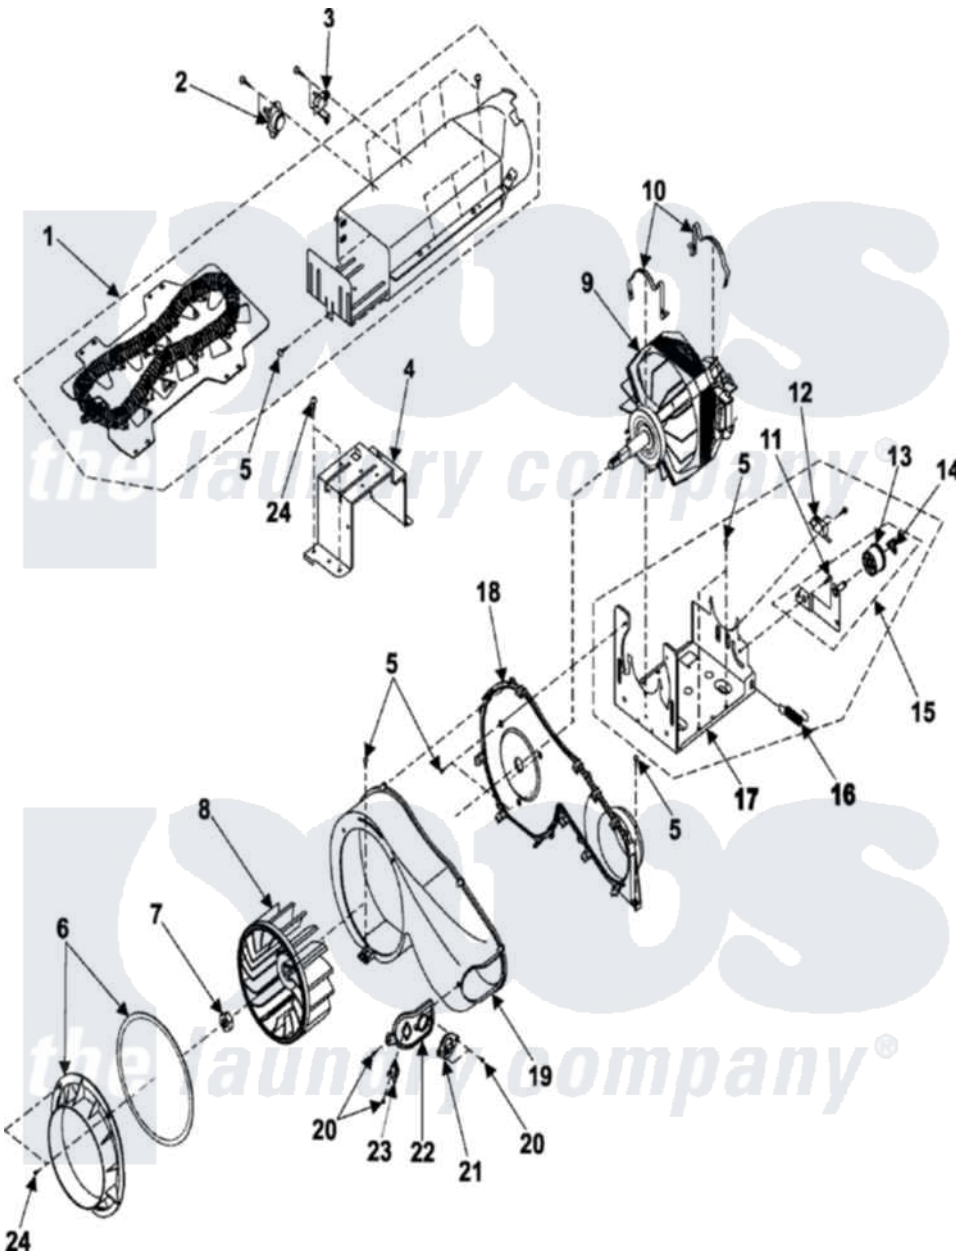

Samsung DV316LEW 01 - BLOWER/HEATER/MOTOR

Samsung Residential Samsung DV316LEW Dryer Parts Parts Diagram 01 - BLOWER/HEATER/MOTOR
 Click on the part number to view part

Item	Original Part Number	Replaced By	Status	Part Description
1	DC97-08891A	35001119		Assembly, Heater Box
2	DC47-00018A	35001092		Thermostat
3	DC96-00887A	35001193		Assembly-Bracket Thermostat
4	DC61-01224A	35001104		Bracket, Heater-Box
5	6002-000231		Not Available	Screw-Tapping (5)
6	DC97-07895A	35001090		Assembly-Duct Connector
7	6021-001201	35001079		Nut-Inch
8	DC67-00180A	35001220		Wheel- Blower
9	DC31-00055A	35001080		Assembly, Motor 60 Hz
10	DC61-01214A	35001081		Clamp, Motor
11	6009-001342		Not Available	SCREW-SPECIAL;TH,+,M5,L11,ZPC
12	3405-001077	35001082		Switch, Broken Belt
13	DC66-00401A		Not Available	SHAFT-IDLER
"	DC97-07509B	35001086		Pulley Assembly
"	DC66-00402A		Not Available	ROLLER-IDLER
14	DC61-01228A	35001084		Holder-Shaft

15	DC96-00882B	12002777	Bracket-ID
16	DC61-01215A	12002777	Bracket-ID
17	DC61-01213A	35001106	Bracket-Motor
18	DC61-01241A	35001088	Blower-Housing Rear
19	DC63-00536A	Not Available	COVER-DUCT FAN
20	6002-000470	Not Available	Screw-Tapping (4)
21	DC32-00007A	35001191	Thermistor
22	DC61-01240A	35001105	Bracket-Thermistor
23	DC47-00016A	35001087	Thermostat