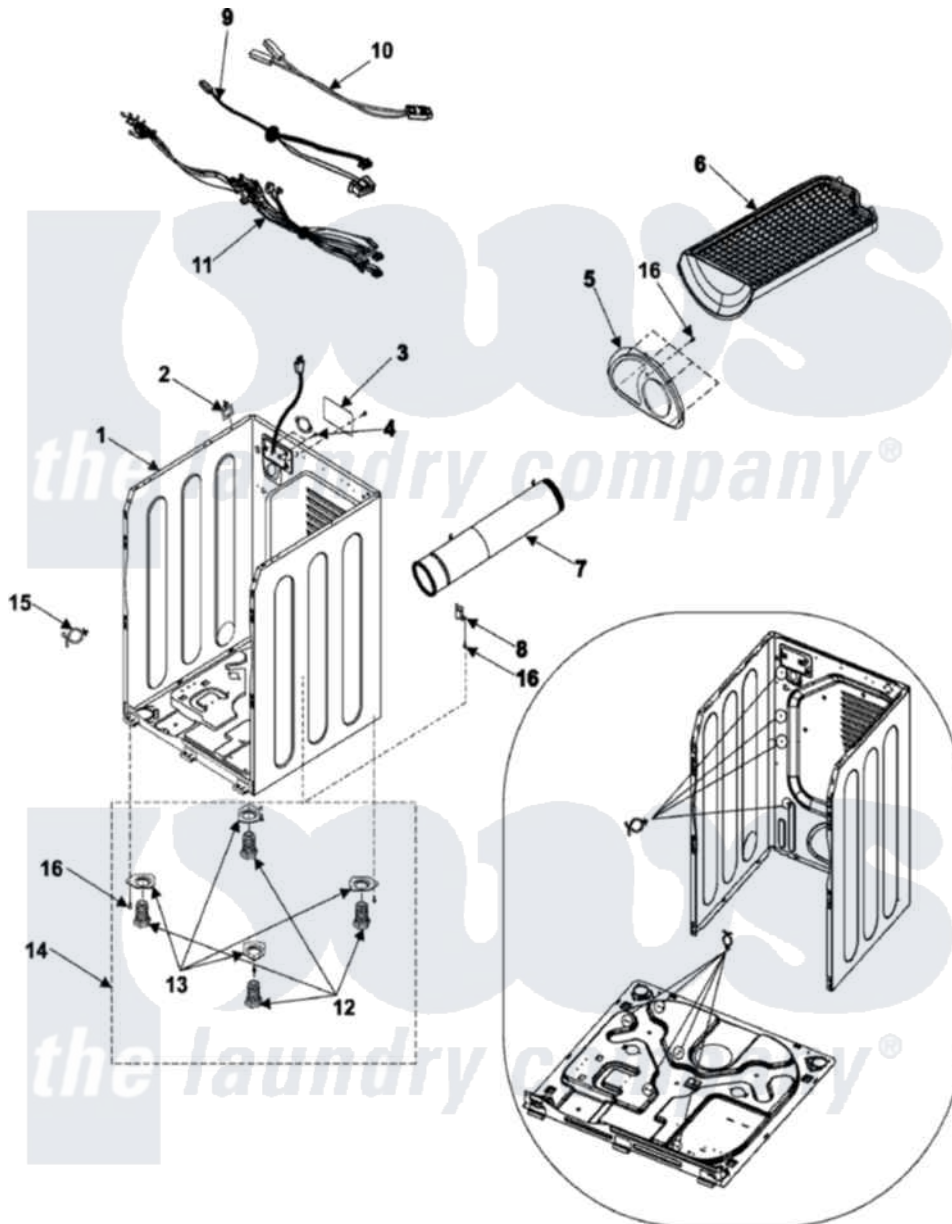

Samsung DV316LEW 02 - CABINET

Placement of Wire Ties

[Samsung Residential Samsung DV316LEW Dryer Parts](#) Parts Diagram 02 - CABINET
 Click on the part number to view part

Item	Original Part Number	Replaced By	Status	Part Description
1	DC97-07516A	35001169		Assembly-Frame White
2	DC61-60074A	35001171		Clamper-Wire Saddle
3	DC97-08855A	35001157		Cover, Terminal Block
4	6002-000231		Not Available	Screw-Tapping (5)
5	DC63-00534B	35001201		Cover-Back
6	DC61-01522A		Not Available	DIE-RACK DRY
7	DC97-07519A	12002640		Duct, Exhaust Assembly
8	DC61-01233A	35001155		Guide-Exhaust
9	DC96-00763A	35001151		Assembly-Flat Wire Harness
10	DC96-00766A	35001164		Assembly, Wire Harness
11	DC96-00764C	35001261		Assembly, Wire Electric 9700
12	DC61-01212A	35001158		Foot, Dryer
13	DC61-01226A	35001156		Bracket, Dryer Foot
14	DC97-07514A		Not Available	ASSY-LEG
15	DC61-40081A	M0585401		Tie, Wire
16	6002-000239		Not Available	Screw-Tapping (10)