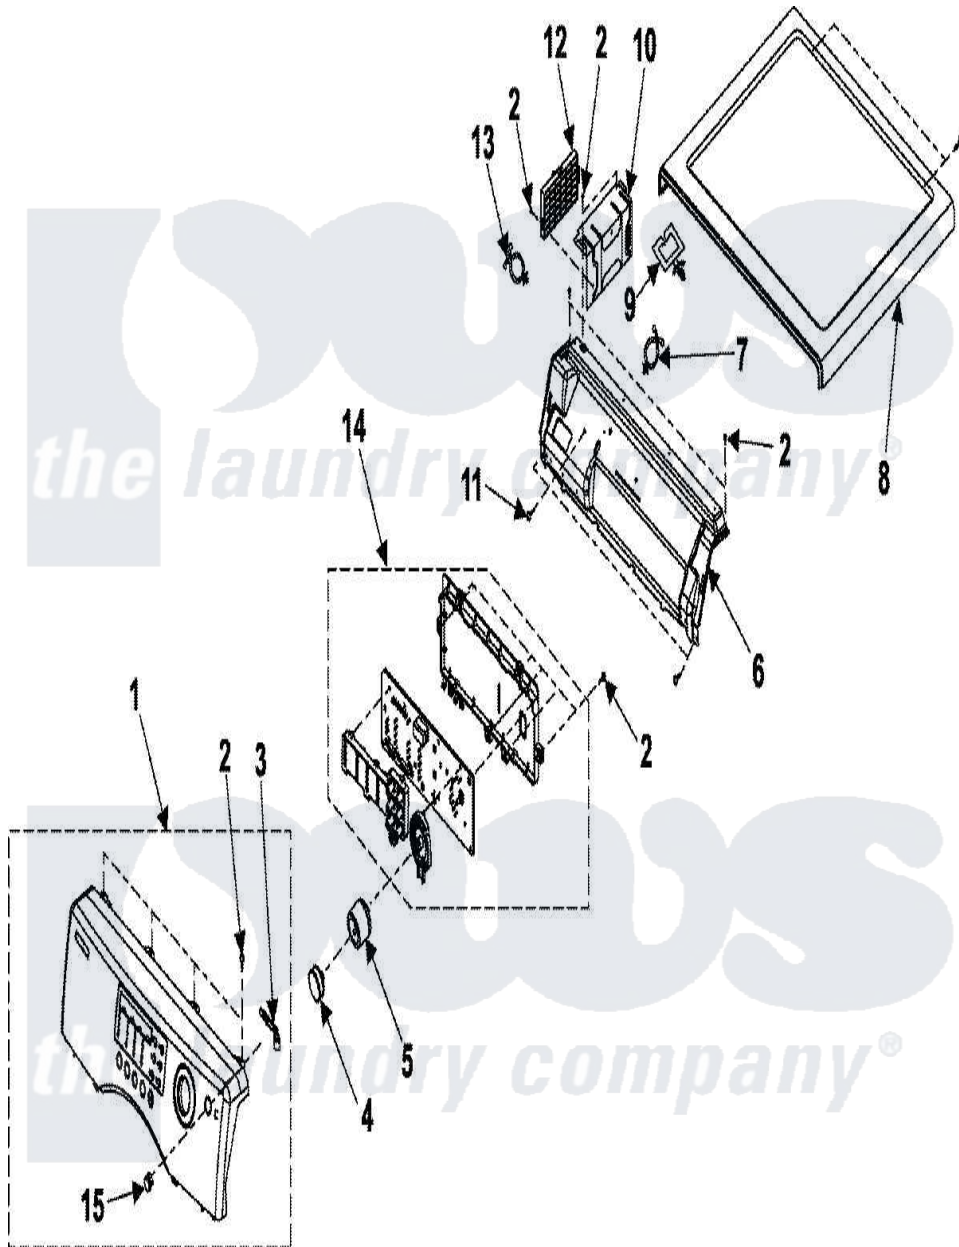

Samsung DV316LEW 03 - CONTROL PANEL

Samsung [Residential Samsung DV316LEW Dryer Parts](#) Parts Diagram 03 - CONTROL PANEL
 Click on the part number to view part

Item	Original Part Number	Replaced By	Status	Part Description
1	DC97-10866A		Not Available	ASSY-S.PANEL CONTROL
2	6002-000231		Not Available	Screw-Tapping (5)
3	DC66-00413A	34001419		Lever, Power
4	DC64-01108A			Button-Encoder
5	DC97-10511A			Assembly-Knob Encoder
6	Y00000000		Not Available	SEE NOTE FRAME-PLATE CURRENTLY UNAVAILABLE
7	DC61-40081A	M0585401		Tie, Wire
8	DC63-00523A	35001163		Cover-Top Lu
9	DC61-60074A	35001171		Clamper-Wire Saddle
10	DC61-01229A	35001168		Bracket, Control Board
11	6006-001170			Screw-Tapping
12	MFS-FTDT-00		Not Available	ASSY PCB PARTS(M)
13	6502-000127		Not Available	CABLE CLAMP
14	YMFSF12DLS0		Not Available	ASSY PCB PARTS(S)
15	DC64-01105A		Not Available	BUTTON-PUSH(P)