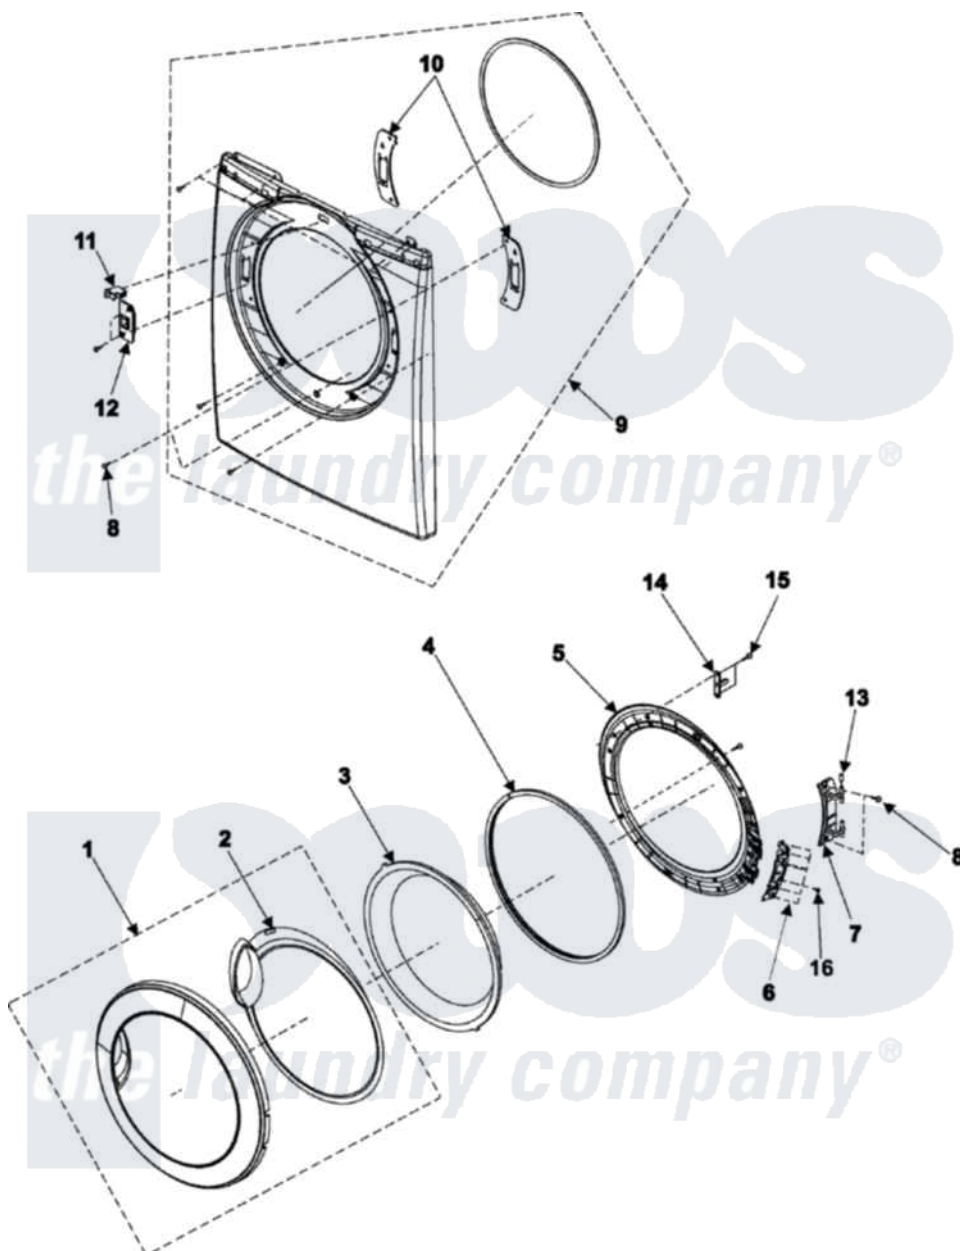

Samsung DV316LEW 04 - DOOR

Samsung Residential Samsung DV316LEW Dryer Parts Parts Diagram 04 - DOOR

[Click on the part number to view part](#)

Item	Original Part Number	Replaced By	Status	Part Description
1	Y00000000		Not Available	SEE NOTE COVER-DOOR CURRENTLY UNAVAILABLE
2	DC64-01120A	35001271		Door Safet
3	DC64-00993A	35001182		Door-Glass
4	DC62-00198B	35001250		Seal-Door
5	DC61-01523A	35001272		Holder Gla
6	Y00000000		Not Available	SEE NOTE SUPPORT-HINGE CURRENTLY UNAVAILABLE
7	DC61-01532A		Not Available	HINGE-DOOR
8	6001-001773	35001126		Screw-Machine
9	DC97-10353A			Assembly-Frame Front
10	DC61-01222A	35001129		Bracket-Hinge
11	DC64-00828A	35001125		Door-Switch
12	DC61-01239B		Not Available	HOLDER-LEVER
13	DC61-00891A	34001192		Bushing, Hinge Guide
NI	DC97-10338A		Not Available	ASSY-COVER DOOR
15	6002-000444		Not Available	SCREW-

15	0002-000444	Not Available	TAPPING,TH,+,2S,M4,L14
16	DC66-00395A	35001111	Lever-Door
17	6002-000213	Not Available	Screw-Tapping (5)