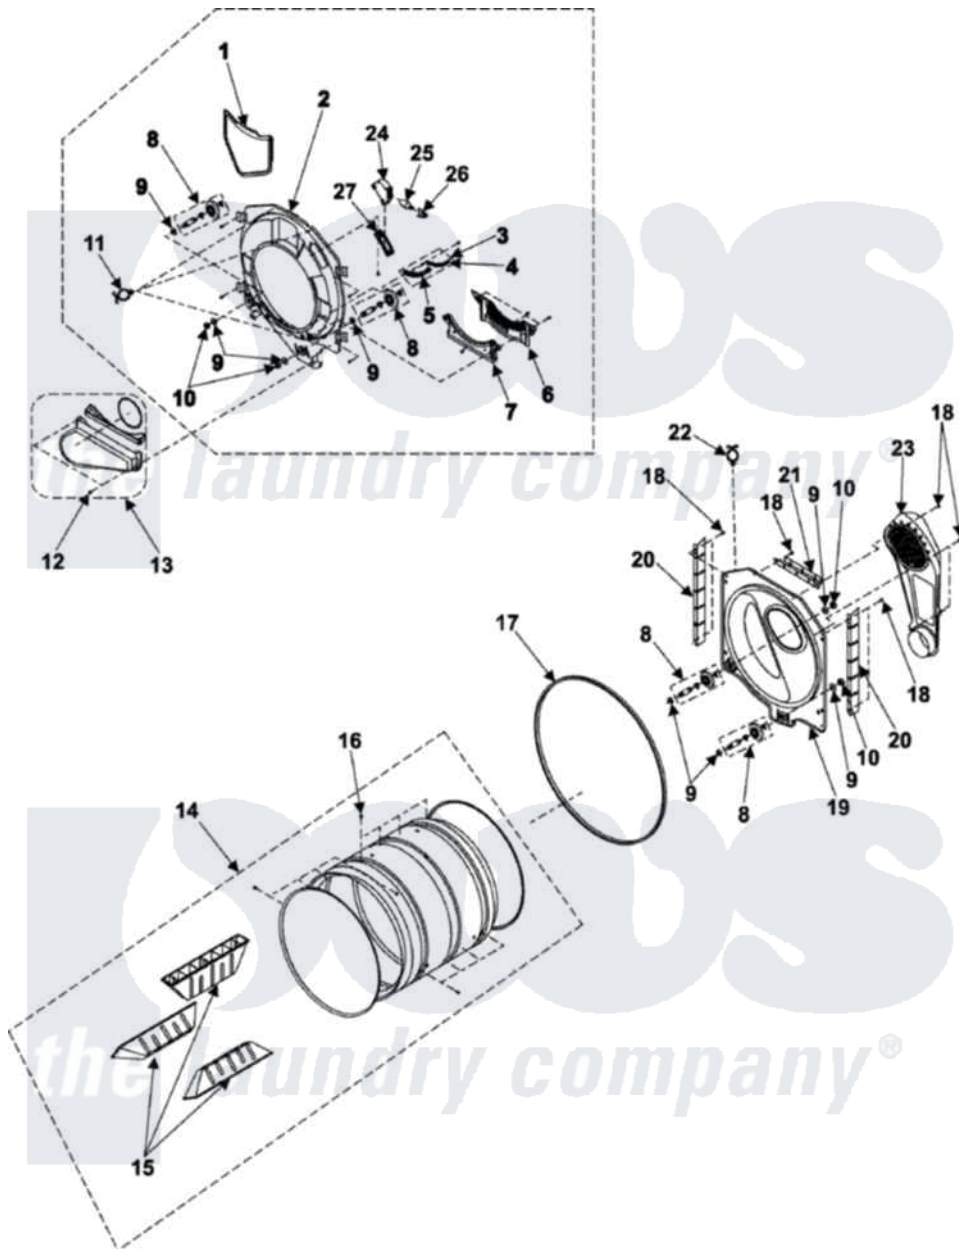

Samsung DV316LEW 05 - DRUM

Samsung Residential Samsung DV316LEW Dryer Parts Parts Diagram 05 - DRUM

[Click on the part number to view part](#)

Item	Original Part Number	Replaced By	Status	Part Description
1	DC61-01521A	DC61-02613A		Case Filter
2	DC97-10362A		Not Available	ASSY-S.DRUM FRONT
3	DC97-08889A	35001150		Assembly-Guide Sensor
4	DC61-01231A	35001241		Plate-Sensor
5	DC61-01235A		Not Available	GUIDE-SENSOR
6	DC63-00675A		Not Available	COVER-FILTER(B)
7	DC63-00538A	35001144		Cover-Filter
8	DC97-07523A	W10177428		Assembly, Roller-Support
9	DC60-60060A	35001133		Washer, Support
10	DC60-50145A	23001661		Nut M10
11	6046-000310			Stand Off
12	6002-000231		Not Available	Screw-Tapping (5)
13	DC97-07526A	35001140		Assembly, Lint Duct
14	DC97-10355A		Not Available	ASSY-DRUM WRAPPER
15	DC66-00436A		Not Available	DRUM-LIFTER
16	6002-001204		Not Available	SCREW-TAPPING

17	6602-001314	W10205415		Belt
18	6002-000239		Not Available	Screw-Tapping (10)
19	DC66-00398B		Not Available	DRUM-BACK;WINGS-DRYER
20	DC61-01238A	35001145		Bracket, Upper Rear Bulkhead
21	DC61-01237A	35001146		Channel Bracket, Rear Bulkhead
22	DC61-40081A	M0585401		Tie, Wire
23	DC97-07521A		Not Available	ASSY-DUCT AIR
24	DC61-01220A	35001143		Guide-Lamp
25	4713-001199	22002263		Lamp
26	DC47-00021A	35001148		Socket-Lamp
27	DC63-00531A	35001139		Cover-Lamp