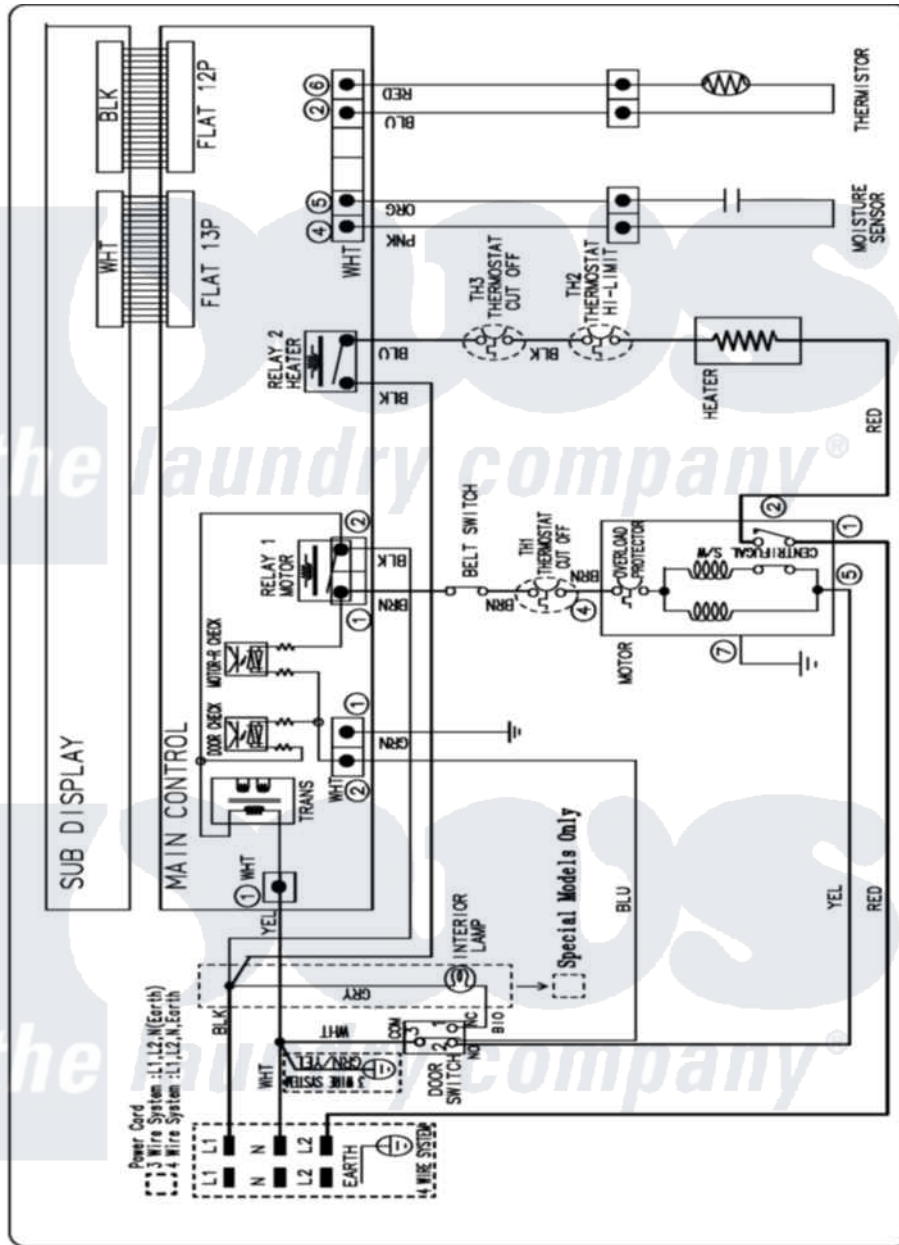

ELECTRIC DRYER WIRING DIAGRAM

Samsung Residential Samsung DV316LEW Dryer Parts Parts Diagram 07 - WIRING INFORMATION  
 Click on the part number to view part

Item	Original Part Number	Replaced By	Status	Part Description
NI	15003915		Not Available	WIRING INFORMATION