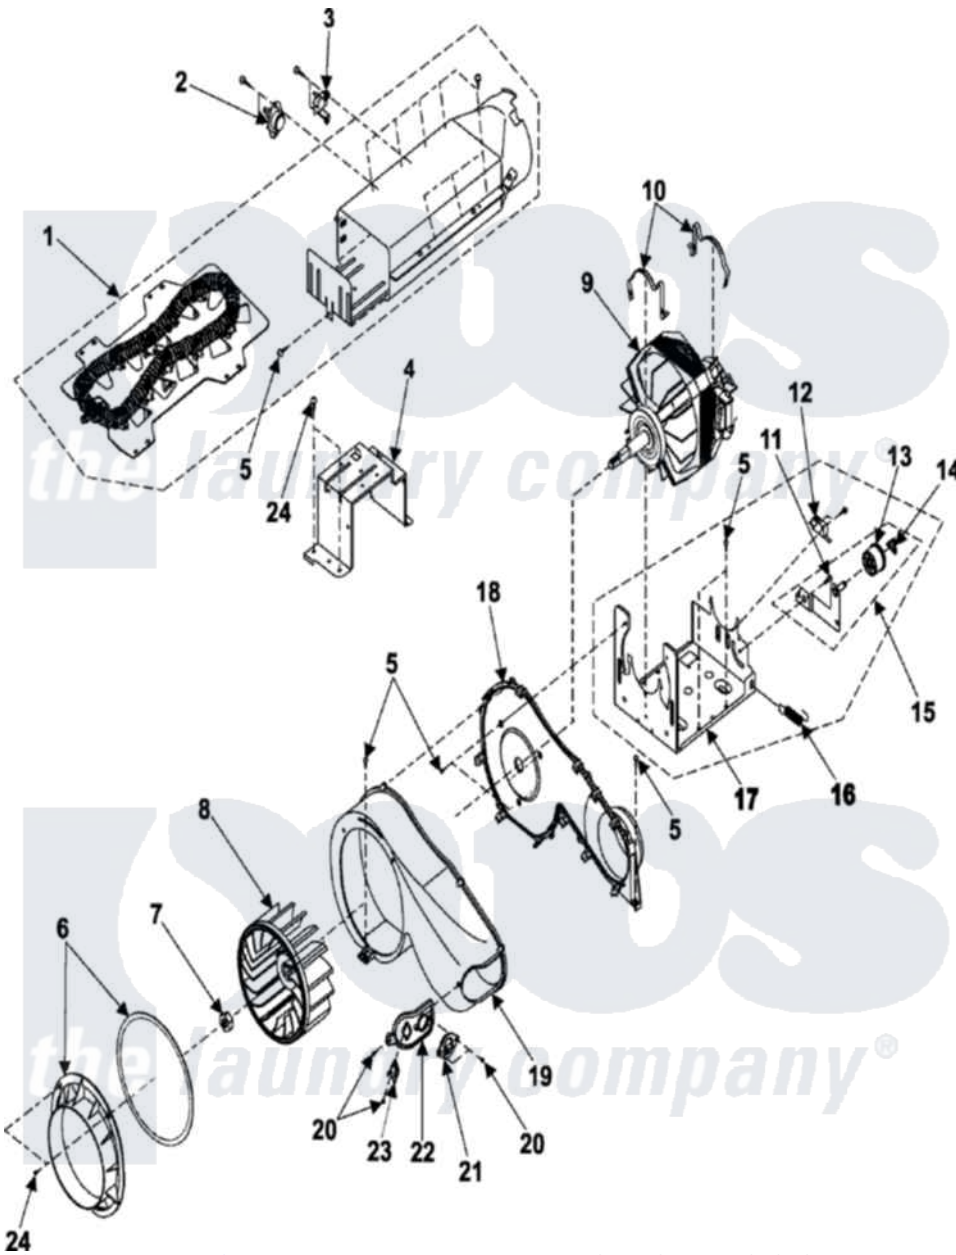

Samsung DV316LEW/XAA 01 - BLOWER/HEATER/MOTOR

Samsung [Residential Samsung DV316LEW/XAA Dryer Parts](#) Parts Diagram 01 - BLOWER/HEATER/MOTOR
 Click on the part number to view part

Item	Original Part Number	Replaced By	Status	Part Description
1	DC97-08891A	35001119		Assembly, Heater Box
2	DC47-00018A	35001092		Thermostat
3	DC96-00887A	35001193		Assembly-Bracket Thermostat
4	DC61-01224A	35001104		Bracket, Heater-Box
5	6002-000231		Not Available	Screw-Tapping (5)
6	DC97-07895A	35001090		Assembly-Duct Connector
7	6021-001201	35001079		Nut-Inch
8	DC67-00180A	35001220		Wheel- Blower
9	DC31-00055A	35001080		Assembly, Motor 60 Hz
10	DC61-01214A	35001081		Clamp, Motor
11	6009-001342		Not Available	SCREW-SPECIAL;TH,+,M5,L11,ZPC
12	3405-001077	35001082		Switch, Broken Belt
13	DC66-00401A		Not Available	SHAFT-IDLER
"	DC97-07509B	35001086		Pulley Assembly
"	DC66-00402A		Not Available	ROLLER-IDLER
14	DC61-01228A	35001084		Holder-Shaft

15	DC96-00882B	12002777	Bracket-ID
16	DC61-01215A	12002777	Bracket-ID
17	DC61-01213A	35001106	Bracket-Motor
18	DC61-01241A	35001088	Blower-Housing Rear
19	DC63-00536A	Not Available	COVER-DUCT FAN
20	6002-000470	Not Available	Screw-Tapping (4)
21	DC32-00007A	35001191	Thermistor
22	DC61-01240A	35001105	Bracket-Thermistor
23	DC47-00016A	35001087	Thermostat