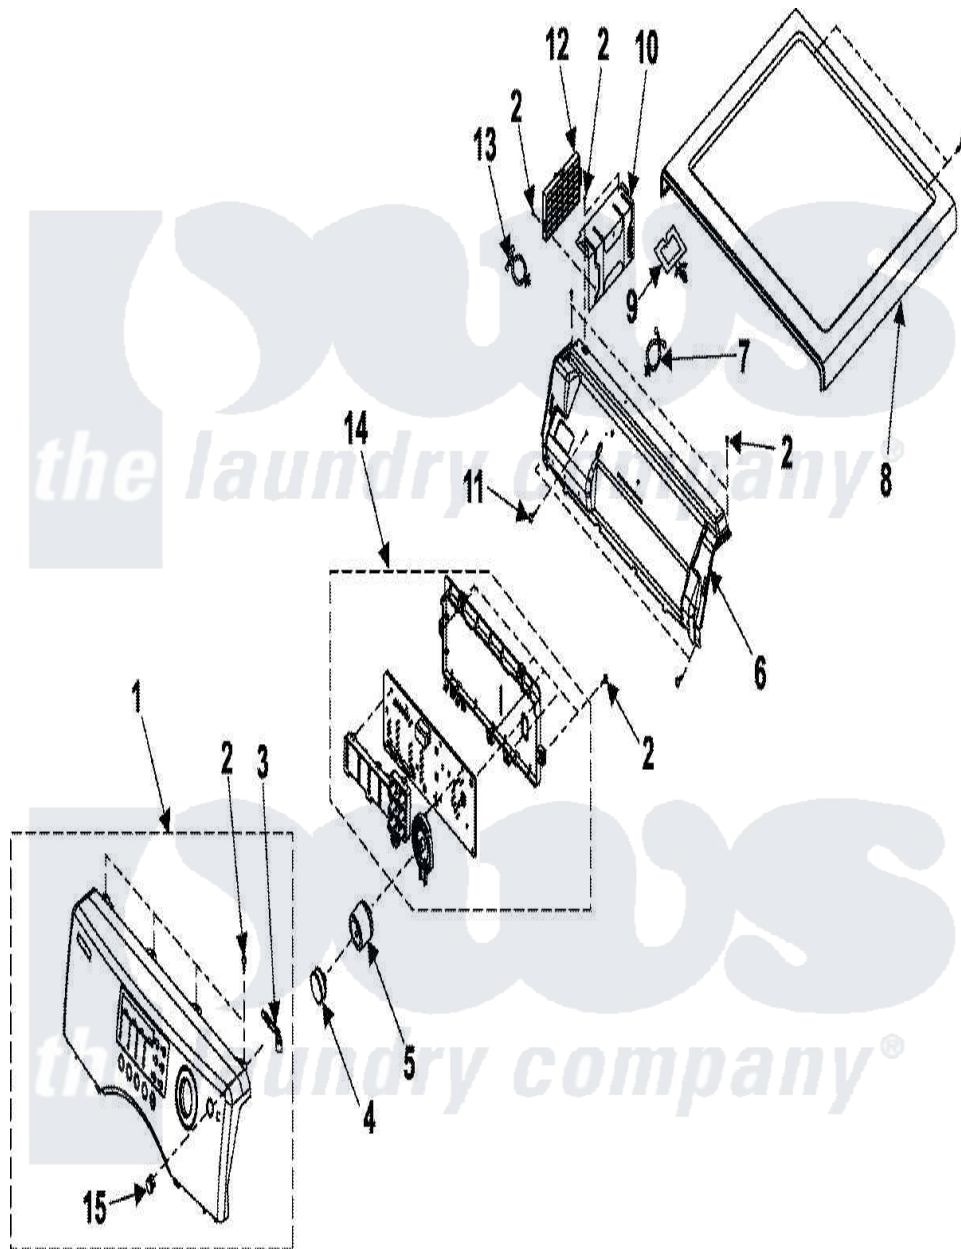

Samsung DV316LEW/XAA 03 - CONTROL PANEL

Samsung [Residential Samsung DV316LEW/XAA Dryer Parts](#) Parts Diagram 03 - CONTROL PANEL
 Click on the part number to view part

Item	Original Part Number	Replaced By	Status	Part Description
1	DC97-10866A		Not Available	ASSY-S.PANEL CONTROL
2	6002-000231		Not Available	Screw-Tapping (5)
3	DC66-00413A	34001419		Lever, Power
4	DC64-01108A			Button-Encoder
5	DC97-10511A			Assembly-Knob Encoder
6	Y00000000		Not Available	SEE NOTE FRAME-PLATE CURRENTLY UNAVAILABLE
7	DC61-40081A	M0585401		Tie, Wire
8	DC63-00523A	35001163		Cover-Top Lu
9	DC61-60074A	35001171		Clamper-Wire Saddle
10	DC61-01229A	35001168		Bracket, Control Board
11	6006-001170			Screw-Tapping
12	MFS-FTDT-00		Not Available	ASSY PCB PARTS(M)
13	6502-000127		Not Available	CABLE CLAMP
14	YMFSF12DLS0		Not Available	ASSY PCB PARTS(S)
15	DC64-01105A		Not Available	BUTTON-PUSH(P)