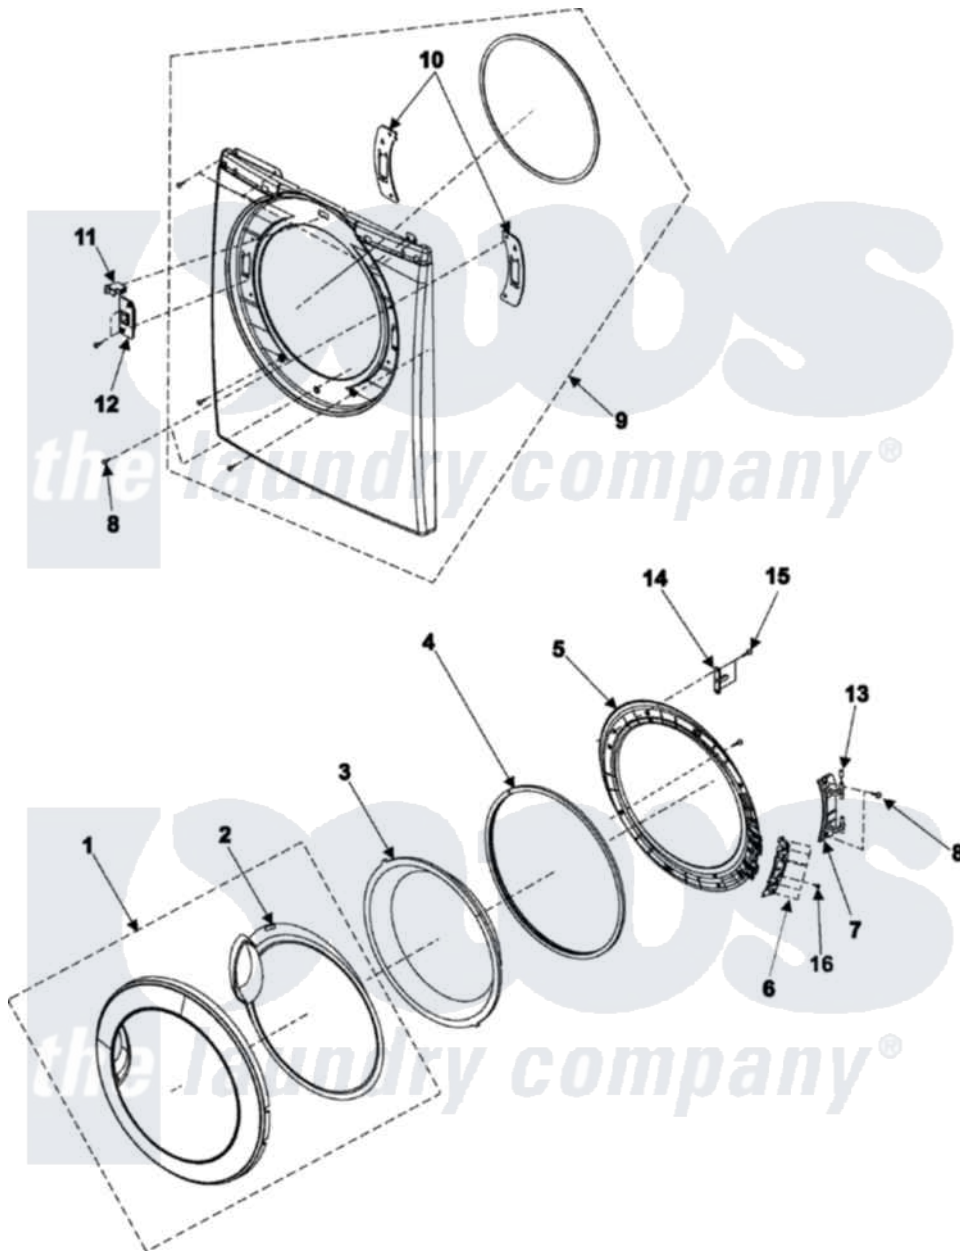

Samsung DV316LEW/XAA 04 - DOOR

Samsung [Residential Samsung DV316LEW/XAA Dryer Parts](#) Parts Diagram 04 - DOOR
 Click on the part number to view part

Item	Original Part Number	Replaced By	Status	Part Description
1	Y00000000		Not Available	SEE NOTE COVER-DOOR CURRENTLY UNAVAILABLE
2	DC64-01120A	35001271		Door Safet
3	DC64-00993A	35001182		Door-Glass
4	DC62-00198B	35001250		Seal-Door
5	DC61-01523A	35001272		Holder Gla
6	Y00000000		Not Available	SEE NOTE SUPPORT-HINGE CURRENTLY UNAVAILABLE
7	DC61-01532A		Not Available	HINGE-DOOR
8	6001-001773	35001126		Screw-Machine
9	DC97-10353A			Assembly-Frame Front
10	DC61-01222A	35001129		Bracket-Hinge
11	DC64-00828A	35001125		Door-Switch
12	DC61-01239B		Not Available	HOLDER-LEVER
13	DC61-00891A	34001192		Bushing, Hinge Guide
NI	DC97-10338A		Not Available	ASSY-COVER DOOR
15	6002-000444		Not Available	SCREW-

15

0002-000444

Not Available

TAPPING,TH,+,2S,M4,L14

16

DC66-00395A

[35001111](#)

Lever-Door

17

6002-000213

Not Available

Screw-Tapping (5)