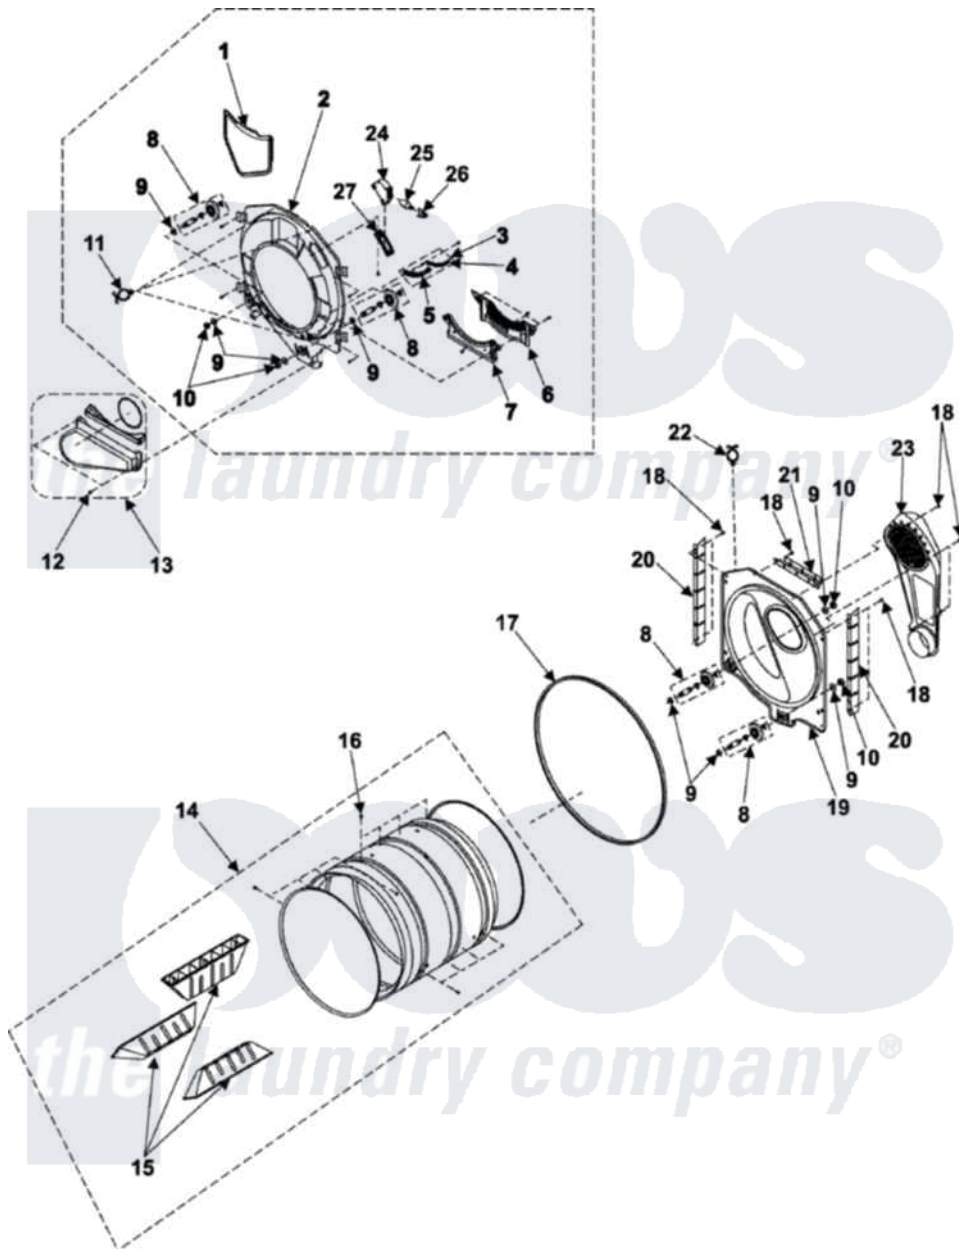

Samsung DV316LEW/XAA 05 - DRUM

Samsung [Residential Samsung DV316LEW/XAA Dryer Parts](#) Parts Diagram 05 - DRUM
 Click on the part number to view part

Item	Original Part Number	Replaced By	Status	Part Description
1	DC61-01521A	DC61-02613A		Case Filter
2	DC97-10362A		Not Available	ASSY-S.DRUM FRONT
3	DC97-08889A	35001150		Assembly-Guide Sensor
4	DC61-01231A	35001241		Plate-Sensor
5	DC61-01235A		Not Available	GUIDE-SENSOR
6	DC63-00675A		Not Available	COVER-FILTER(B)
7	DC63-00538A	35001144		Cover-Filter
8	DC97-07523A	W10177428		Assembly, Roller-Support
9	DC60-60060A	35001133		Washer, Support
10	DC60-50145A	23001661		Nut M10
11	6046-000310			Stand Off
12	6002-000231		Not Available	Screw-Tapping (5)
13	DC97-07526A	35001140		Assembly, Lint Duct
14	DC97-10355A		Not Available	ASSY-DRUM WRAPPER
15	DC66-00436A		Not Available	DRUM-LIFTER
16	6002-001204		Not Available	SCREW-TAPPING

17	6602-001314	W10205415		Belt
18	6002-000239		Not Available	Screw-Tapping (10)
19	DC66-00398B		Not Available	DRUM-BACK;WINGS-DRYER
20	DC61-01238A	35001145		Bracket, Upper Rear Bulkhead
21	DC61-01237A	35001146		Channel Bracket, Rear Bulkhead
22	DC61-40081A	M0585401		Tie, Wire
23	DC97-07521A		Not Available	ASSY-DUCT AIR
24	DC61-01220A	35001143		Guide-Lamp
25	4713-001199	22002263		Lamp
26	DC47-00021A	35001148		Socket-Lamp
27	DC63-00531A	35001139		Cover-Lamp