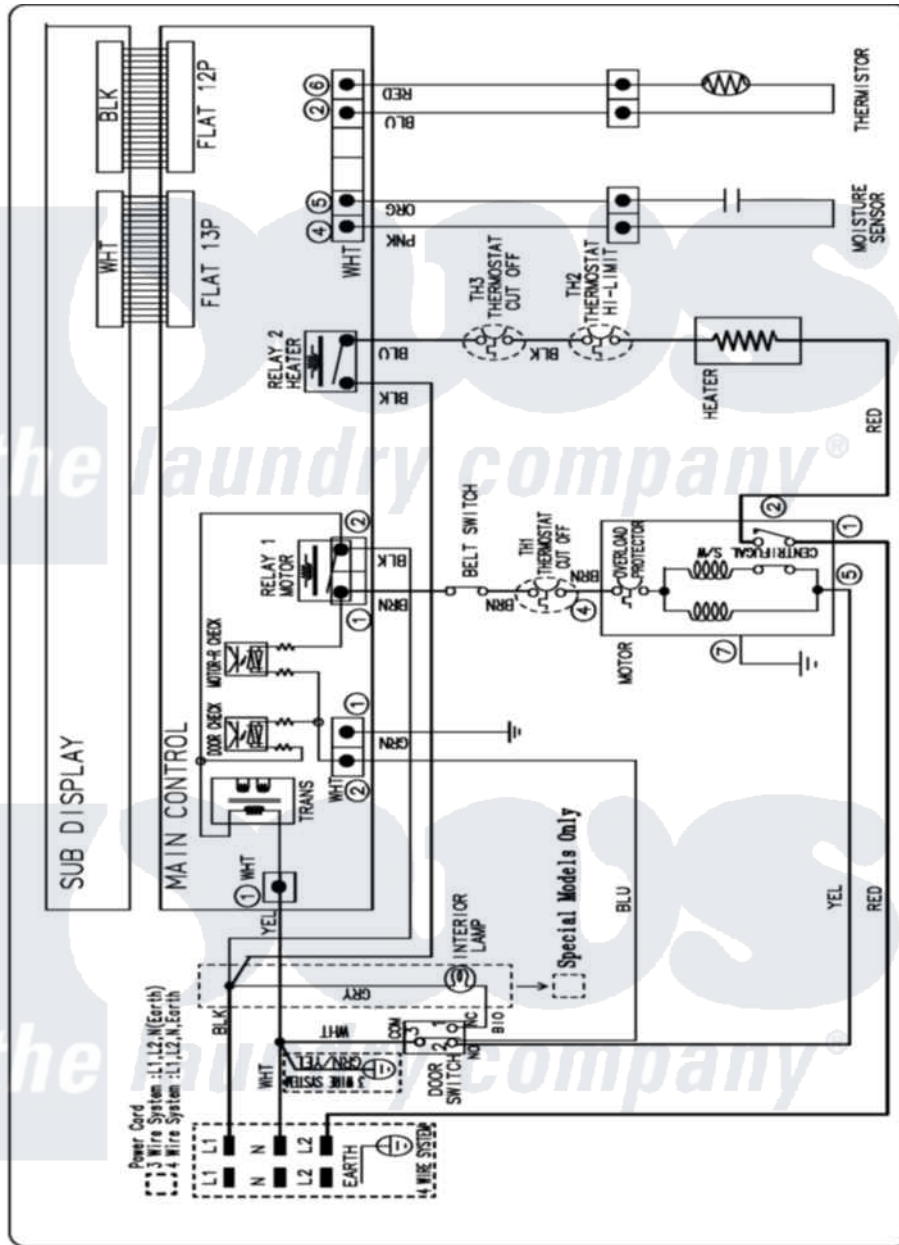

Samsung DV316LEW/XAA 07 - WIRING INFORMATION

ELECTRIC DRYER WIRING DIAGRAM

Samsung [Residential Samsung DV316LEW/XAA Dryer Parts](#) Parts Diagram 07 - WIRING INFORMATION
 Click on the part number to view part

Item	Original Part Number	Replaced By	Status	Part Description
NI	15003915		Not Available	WIRING INFORMATION