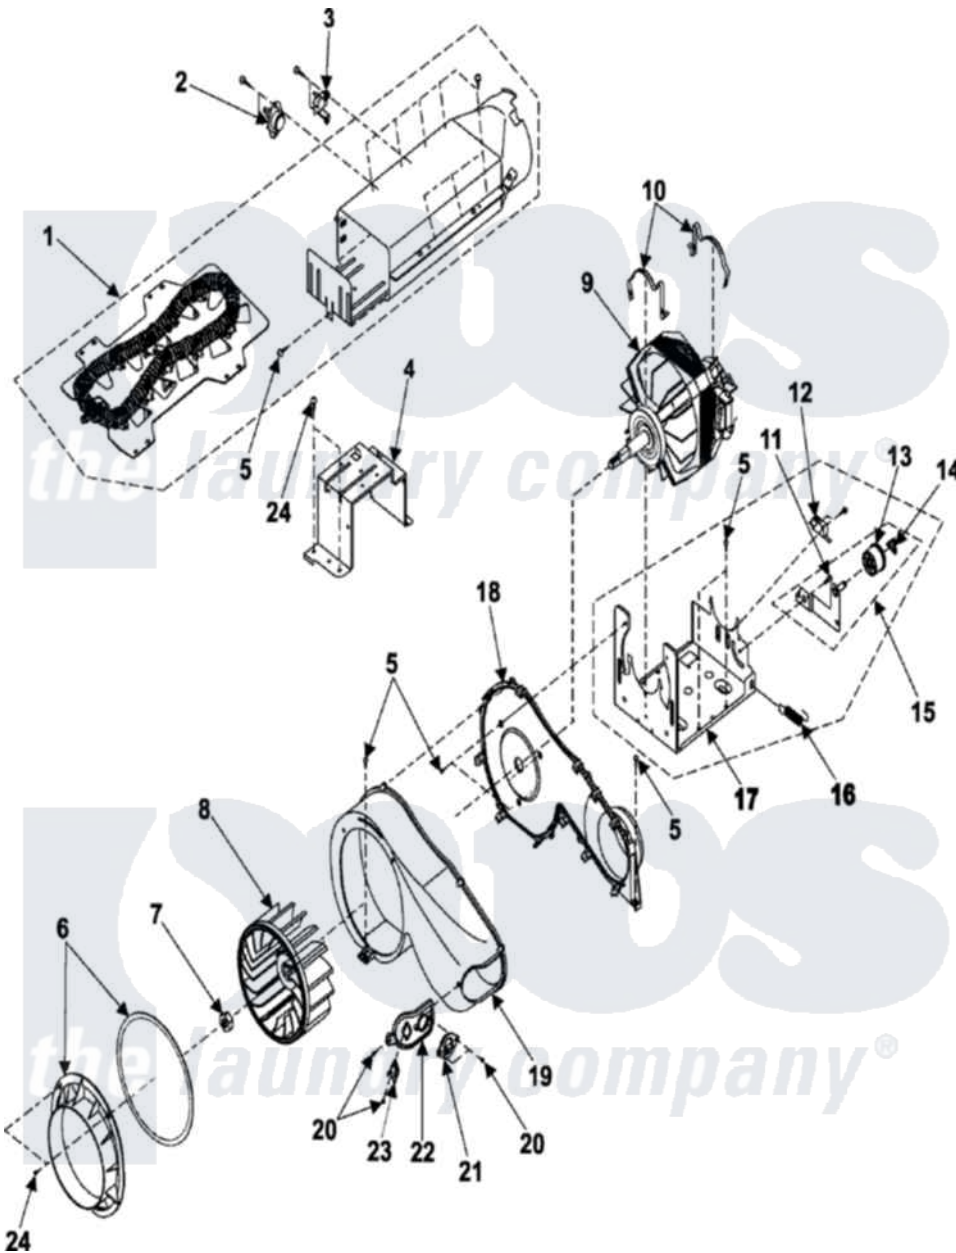

Samsung DV3C6BEW 01 - BLOWER/HEATER/MOTOR

Samsung Residential Samsung DV3C6BEW Dryer Parts Parts Diagram 01 - BLOWER/HEATER/MOTOR
 Click on the part number to view part

Item	Original Part Number	Replaced By	Status	Part Description
1	DC97-08891A	35001119		Assembly, Heater Box
2	DC47-00018A	35001092		Thermostat
3	DC96-00887A	35001193		Assembly-Bracket Thermostat
4	DC61-01224A	35001104		Bracket, Heater-Box
5	6002-000231		Not Available	Screw-Tapping (5)
6	DC97-07895A	35001090		Assembly-Duct Connector
7	6021-001201	35001079		Nut-Inch
8	DC67-00180A	35001220		Wheel- Blower
9	DC31-00055A	35001080		Assembly, Motor 60 Hz
10	DC61-01214A	35001081		Clamp, Motor
11	6009-001342		Not Available	SCREW-SPECIAL;TH,+,M5,L11,ZPC
12	3405-001077	35001082		Switch, Broken Belt
13	DC66-00402A		Not Available	ROLLER-IDLER
"	DC66-00401A		Not Available	SHAFT-IDLER
"	DC97-07509B	35001086		Pulley Assembly
14	DC61-01228A	35001084		Holder-Shaft

15	DC96-00882B	12002777	Bracket-ID
16	DC61-01215A	12002777	Bracket-ID
17	DC61-01213A	35001106	Bracket-Motor
18	DC61-01241A	35001088	Blower-Housing Rear
19	DC63-00536A		Not Available COVER-DUCT FAN
20	6002-000470		Not Available Screw-Tapping (4)
21	DC32-00007A	35001191	Thermistor
22	DC61-01240A	35001105	Bracket-Thermistor
23	DC47-00016A	35001087	Thermostat
24	6002-000213		Not Available Screw-Tapping (5)