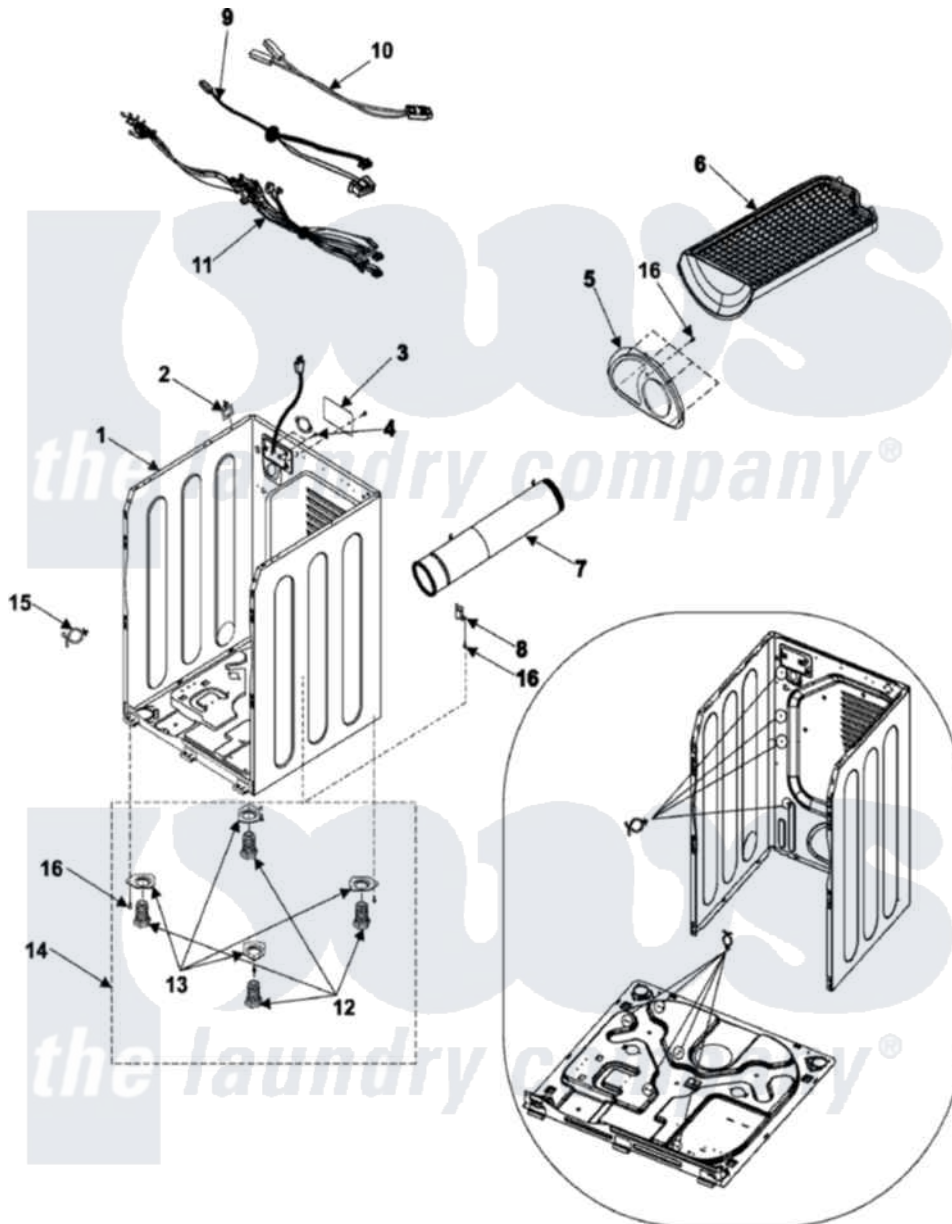

Samsung DV3C6BEW 02 - CABINET

Placement of Wire Ties

Samsung [Residential Samsung DV3C6BEW Dryer Parts](#) Parts Diagram 02 - CABINET
 Click on the part number to view part

Item	Original Part Number	Replaced By	Status	Part Description
1	DC97-07516A	35001169		Assembly-Frame White
2	DC61-60074A	35001171		Clamper-Wire Saddle
3	DC97-08855A	35001157		Cover, Terminal Block
4	6002-000231		Not Available	Screw-Tapping (5)
5	DC63-00534B	35001201		Cover-Back
6	DC61-01522A		Not Available	DIE-RACK DRY
7	DC97-07519A	12002640		Duct, Exhaust Assembly
8	DC61-01233A	35001155		Guide-Exhaust
9	DC96-00763A	35001151		Assembly-Flat Wire Harness
10	DC96-00766A	35001164		Assembly, Wire Harness
11	DC96-00764D	35001262		Assembly, Wire Electric 6700
12	DC61-01212A	35001158		Foot, Dryer
13	DC61-01226A	35001156		Bracket, Dryer Foot
14	DC97-07514A		Not Available	ASSY-LEG
15	DC61-40081A	M0585401		Tie, Wire
16	6002-000239		Not Available	Screw-Tapping (10)