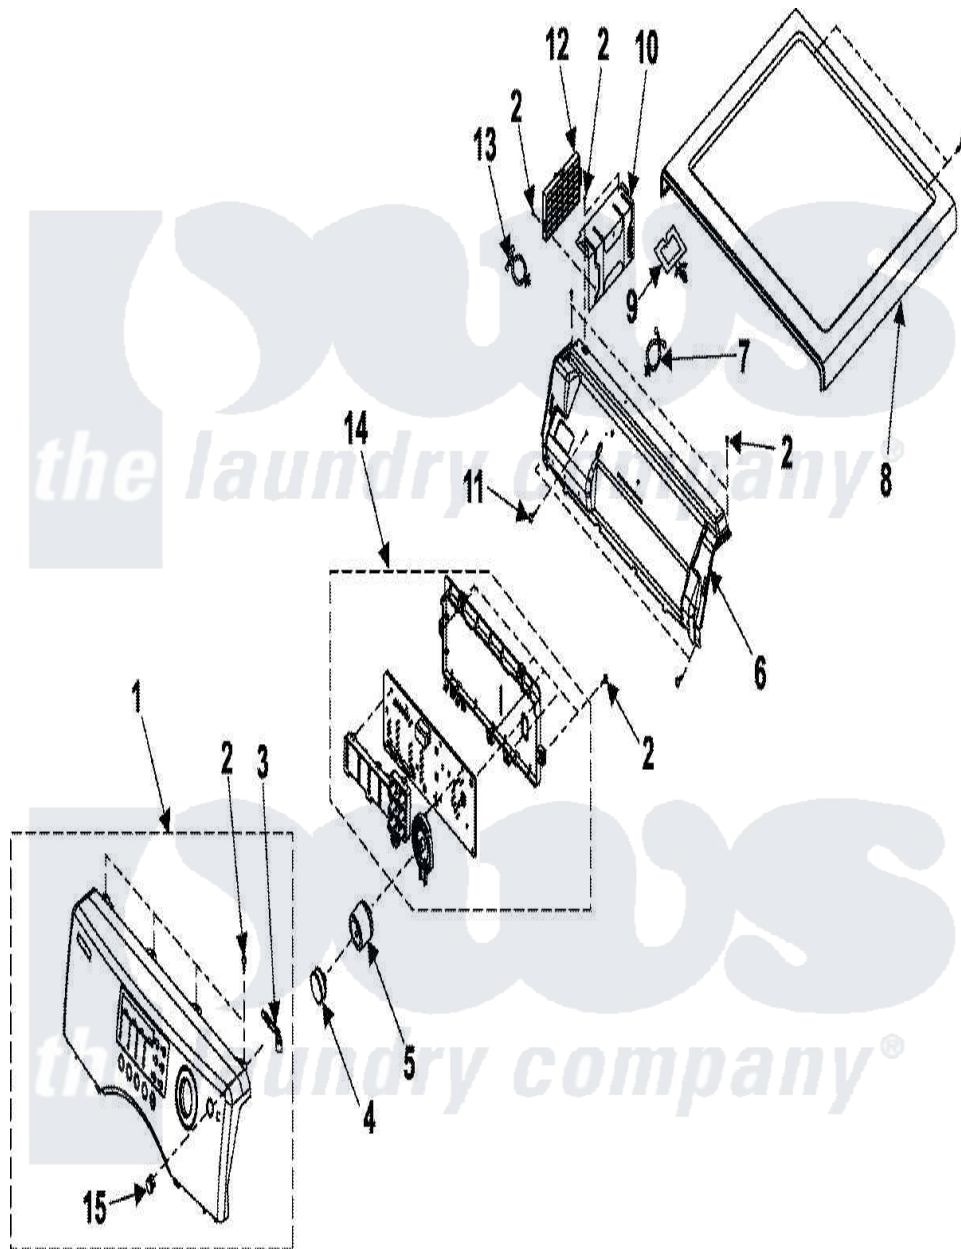

Samsung DV3C6BEW 03 - CONTROL PANEL

Samsung [Residential Samsung DV3C6BEW Dryer Parts](#) Parts Diagram 03 - CONTROL PANEL
 Click on the part number to view part

Item	Original Part Number	Replaced By	Status	Part Description
1	DC97-10866B		Not Available	ASSY-S.PANEL CONTROL
2	6002-000231		Not Available	Screw-Tapping (5)
3	DC66-00413A	34001419		Lever, Power
4	DC64-01132A		Not Available	BUTTON-ENCODER
5	DC97-10526A		Not Available	ASSY-KNOB ENCODER;FRONTIER,BBY
6	Y00000000		Not Available	SEE NOTE FRAME-PLATE CURRENTLY UNAVAILABLE
7	DC61-40081A	M0585401		Tie, Wire
8	DC63-00523A	35001163		Cover-Top Lu
9	DC61-60074A	35001171		Clamber-Wire Saddle
10	DC61-01229A	35001168		Bracket, Control Board
11	6006-001170			Screw-Tapping
12	MFS-FTDT-00		Not Available	ASSY PCB PARTS(M)
13	6502-000127		Not Available	CABLE CLAMP
14	YMFSF13DBS0		Not Available	ASSY PCB PARTS(S)
15	DC64-01105A		Not Available	BUTTON-PUSH(P)