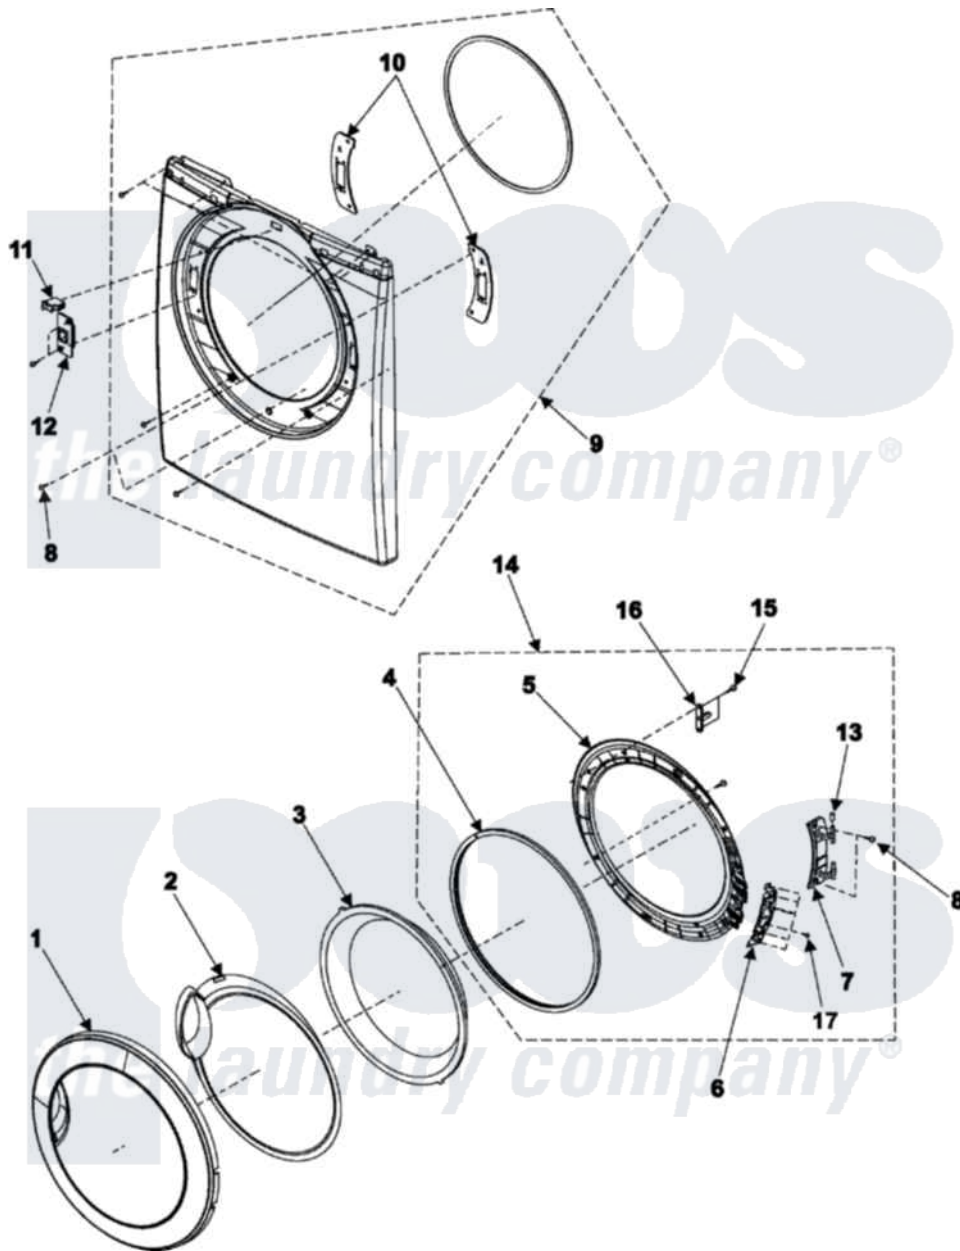

# Samsung DV3C6BEW 04 - DOOR

Samsung [Residential Samsung DV3C6BEW Dryer Parts](#) Parts Diagram 04 - DOOR  
 Click on the part number to view part

Item	Original Part Number	Replaced By	Status	Part Description
1	DC63-00674A		Not Available	COVER-DOOR
2	DC64-01120A	<a href="#">35001271</a>		Door Safet
3	DC64-00993A	<a href="#">35001182</a>		Door-Glass
4	DC62-00198B	<a href="#">35001250</a>		Seal-Door
5	DC61-01523A	<a href="#">35001272</a>		Holder Gla
6	Y00000000		Not Available	SEE NOTE SUPPORT-HINGE CURRENTLY UNAVAILABLE
7	DC61-01532A		Not Available	HINGE-DOOR
8	6001-001773	<a href="#">35001126</a>		Screw-Machine
9	<a href="#">DC97-10353A</a>			Assembly-Frame Front
10	DC61-01222A	<a href="#">35001129</a>		Bracket-Hinge
11	DC64-00828A	<a href="#">35001125</a>		Door-Switch
12	DC61-01239B		Not Available	HOLDER-LEVER
13	DC61-00891A	<a href="#">34001192</a>		Bushing, Hinge Guide
14	<a href="#">DC97-10342A</a>			Assembly-Cover Door
15	6002-000444		Not Available	SCREW-TAPPING, TH, +, 2S, M4, L14