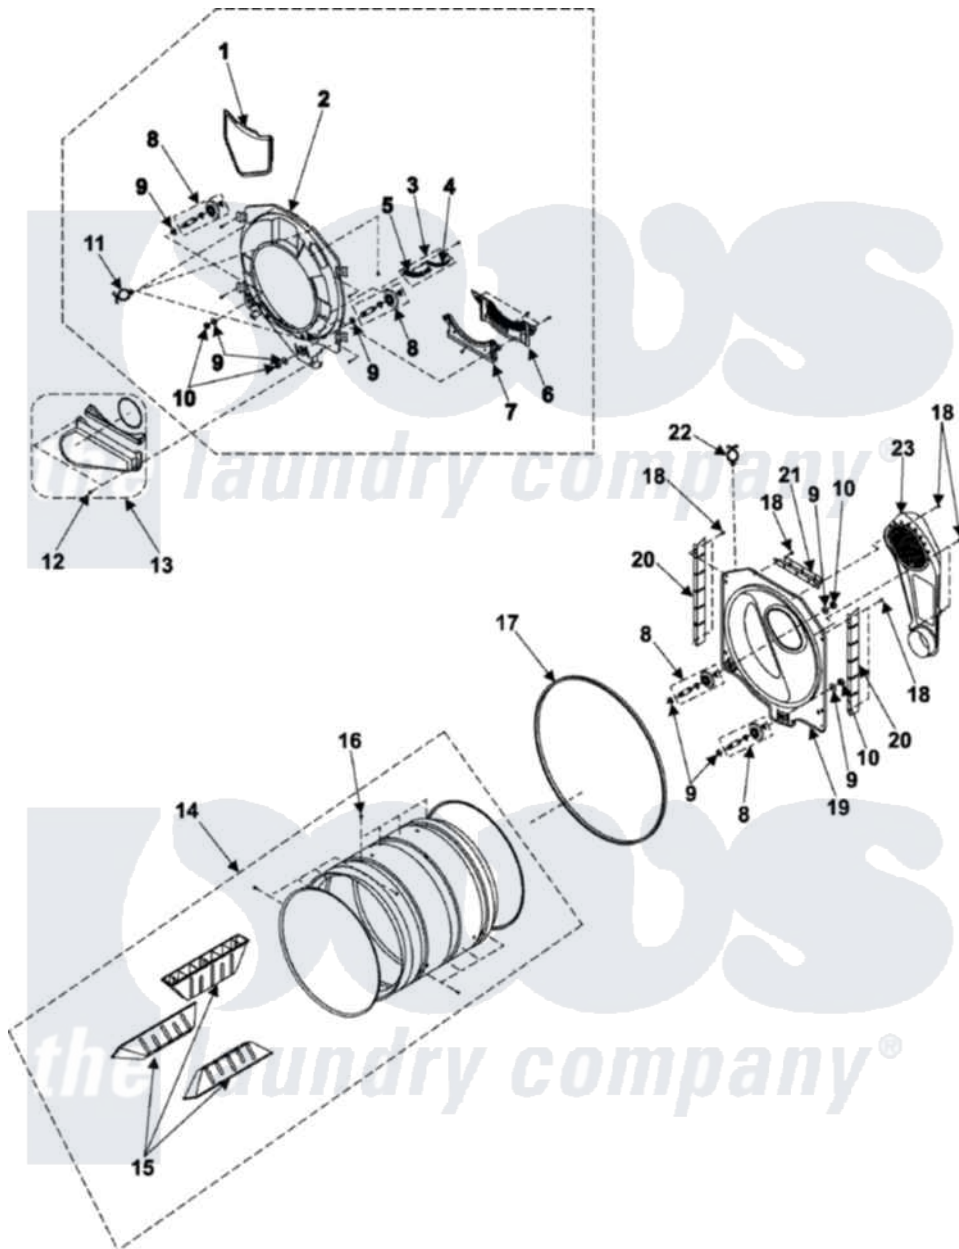

Samsung DV3C6BEW 05 - DRUM

Samsung [Residential Samsung DV3C6BEW Dryer Parts](#) Parts Diagram 05 - DRUM
 Click on the part number to view part

Item	Original Part Number	Replaced By	Status	Part Description
1	DC61-01521A	DC61-02613A		Case Filter
2	DC97-10362B		Not Available	ASSY-S.DRUM FRONT
3	DC97-08889A	35001150		Assembly-Guide Sensor
4	DC61-01231A	35001241		Plate-Sensor
5	DC61-01235A		Not Available	GUIDE-SENSOR
6	DC63-00675A		Not Available	COVER-FILTER(B)
7	DC63-00538A	35001144		Cover-Filter
8	DC97-07523A	W10177428		Assembly, Roller-Support
9	DC60-60060A	35001133		Washer, Support
10	DC60-50145A	23001661		Nut M10
11	6046-000310			Stand Off
12	6002-000231		Not Available	Screw-Tapping (5)
13	DC97-07526A	35001140		Assembly, Lint Duct
14	DC97-07520B	35001238		Assembly-Drum Wrapper
15	DC66-00436A		Not Available	DRUM-LIFTER
16	6002-001204		Not Available	SCREW-TAPPING

17	6602-001314	W10205415		Belt
18	6002-000239		Not Available	Screw-Tapping (10)
19	DC66-00411A	35001239		Drum-Back
20	DC61-01238A	35001145		Bracket, Upper Rear Bulkhead
21	DC61-01237A	35001146		Channel Bracket, Rear Bulkhead
22	DC61-40081A	M0585401		Tie, Wire
23	DC97-07521A		Not Available	ASSY-DUCT AIR