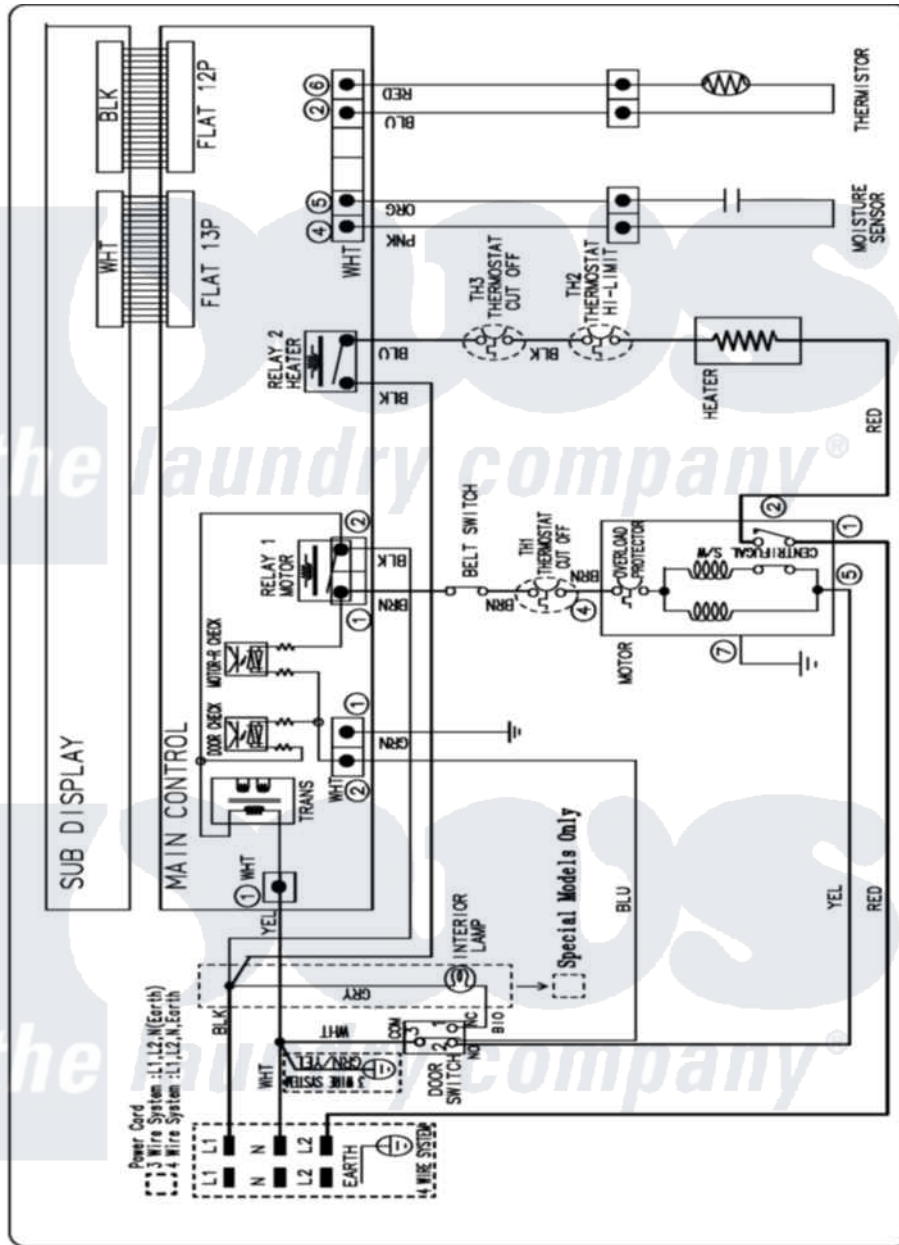

Samsung DV3C6BEW 07 - WIRING INFORMATION

ELECTRIC DRYER WIRING DIAGRAM

Samsung Residential Samsung DV3C6BEW Dryer Parts Parts Diagram 07 - WIRING INFORMATION
 Click on the part number to view part

Item	Original Part Number	Replaced By	Status	Part Description
NI	15003915		Not Available	WIRING INFORMATION