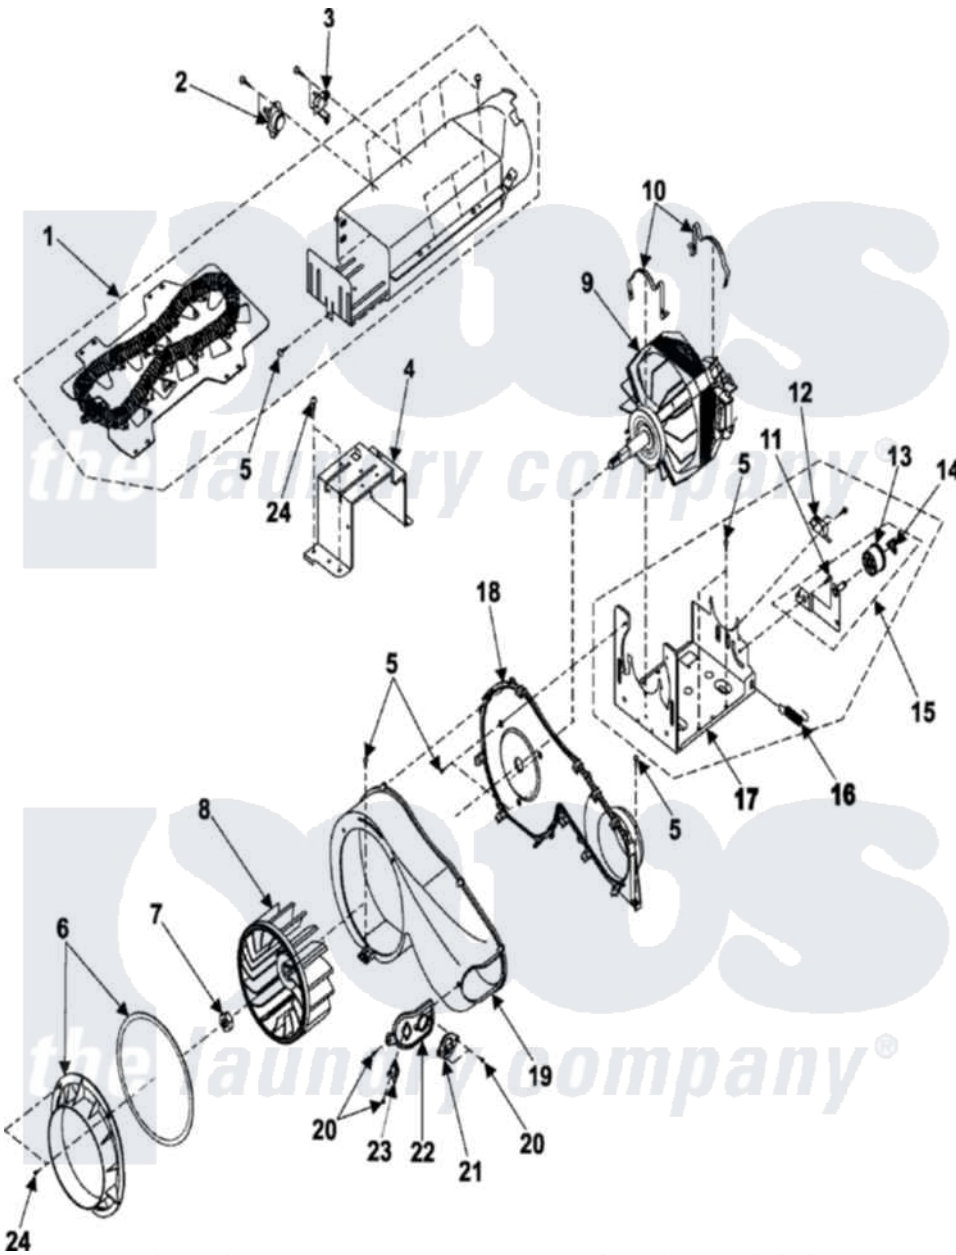

Samsung DV3C6BEW/XAA 01 - BLOWER/HEATER/MOTOR

Samsung Residential Samsung DV3C6BEW/XAA Dryer Parts Parts Diagram 01 - BLOWER/HEATER/MOTOR
 Click on the part number to view part

Item	Original Part Number	Replaced By	Status	Part Description
1	DC97-08891A	35001119		Assembly, Heater Box
2	DC47-00018A	35001092		Thermostat
3	DC96-00887A	35001193		Assembly-Bracket Thermostat
4	DC61-01224A	35001104		Bracket, Heater-Box
5	6002-000231		Not Available	Screw-Tapping (5)
6	DC97-07895A	35001090		Assembly-Duct Connector
7	6021-001201	35001079		Nut-Inch
8	DC67-00180A	35001220		Wheel- Blower
9	DC31-00055A	35001080		Assembly, Motor 60 Hz
10	DC61-01214A	35001081		Clamp, Motor
11	6009-001342		Not Available	SCREW-SPECIAL;TH,+,M5,L11,ZPC
12	3405-001077	35001082		Switch, Broken Belt
13	DC66-00402A		Not Available	ROLLER-IDLER
"	DC66-00401A		Not Available	SHAFT-IDLER
"	DC97-07509B	35001086		Pulley Assembly
14	DC61-01228A	35001084		Holder-Shaft

15	DC96-00882B	12002777	Bracket-ID
16	DC61-01215A	12002777	Bracket-ID
17	DC61-01213A	35001106	Bracket-Motor
18	DC61-01241A	35001088	Blower-Housing Rear
19	DC63-00536A		Not Available COVER-DUCT FAN
20	6002-000470		Not Available Screw-Tapping (4)
21	DC32-00007A	35001191	Thermistor
22	DC61-01240A	35001105	Bracket-Thermistor
23	DC47-00016A	35001087	Thermostat
24	6002-000213		Not Available Screw-Tapping (5)