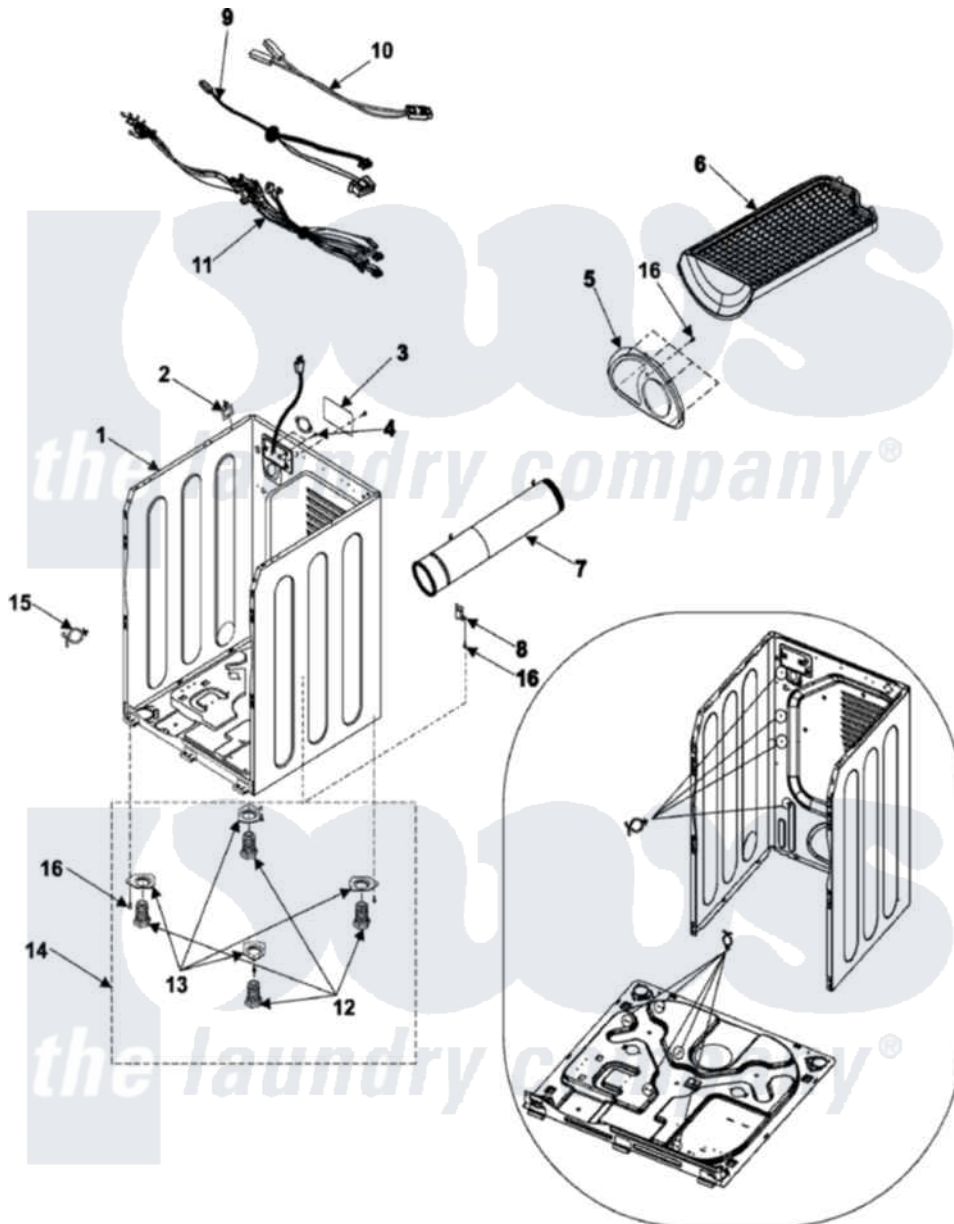

Samsung DV3C6BEW/XAA 02 - CABINET

Placement of Wire Ties

Samsung [Residential Samsung DV3C6BEW/XAA Dryer Parts](#) Parts Diagram 02 - CABINET
 Click on the part number to view part

Item	Original Part Number	Replaced By	Status	Part Description
1	DC97-07516A	35001169		Assembly-Frame White
2	DC61-60074A	35001171		Clamper-Wire Saddle
3	DC97-08855A	35001157		Cover, Terminal Block
4	6002-000231		Not Available	Screw-Tapping (5)
5	DC63-00534B	35001201		Cover-Back
6	DC61-01522A		Not Available	DIE-RACK DRY
7	DC97-07519A	12002640		Duct, Exhaust Assembly
8	DC61-01233A	35001155		Guide-Exhaust
9	DC96-00763A	35001151		Assembly-Flat Wire Harness
10	DC96-00766A	35001164		Assembly, Wire Harness
11	DC96-00764D	35001262		Assembly, Wire Electric 6700
12	DC61-01212A	35001158		Foot, Dryer
13	DC61-01226A	35001156		Bracket, Dryer Foot
14	DC97-07514A		Not Available	ASSY-LEG
15	DC61-40081A	M0585401		Tie, Wire
16	6002-000239		Not Available	Screw-Tapping (10)