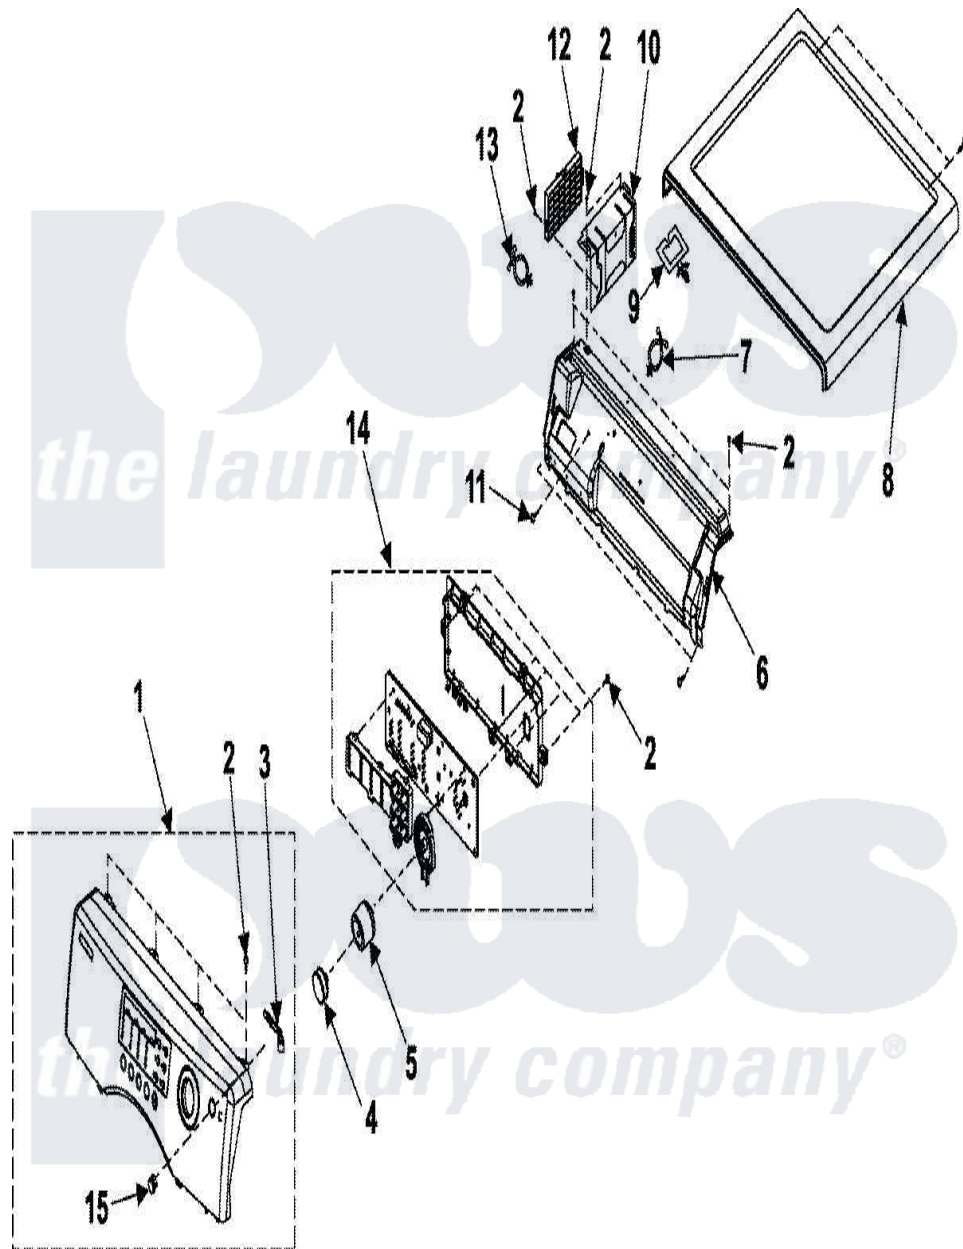

Samsung DV3C6BEW/XAA 03 - CONTROL PANEL

Samsung [Residential Samsung DV3C6BEW/XAA Dryer Parts](#) Parts Diagram 03 - CONTROL PANEL
 Click on the part number to view part

Item	Original Part Number	Replaced By	Status	Part Description
1	DC97-10866B		Not Available	ASSY-S.PANEL CONTROL
2	6002-000231		Not Available	Screw-Tapping (5)
3	DC66-00413A	34001419		Lever, Power
4	DC64-01132A		Not Available	BUTTON-ENCODER
5	DC97-10526A		Not Available	ASSY-KNOB ENCODER;FRONTIER,BBY
6	Y00000000		Not Available	SEE NOTE FRAME-PLATE CURRENTLY UNAVAILABLE
7	DC61-40081A	M0585401		Tie, Wire
8	DC63-00523A	35001163		Cover-Top Lu
9	DC61-60074A	35001171		Clamber-Wire Saddle
10	DC61-01229A	35001168		Bracket, Control Board
11	6006-001170			Screw-Tapping
12	MFS-FTDT-00		Not Available	ASSY PCB PARTS(M)
13	6502-000127		Not Available	CABLE CLAMP
14	YMFSF13DBS0		Not Available	ASSY PCB PARTS(S)
15	DC64-01105A		Not Available	BUTTON-PUSH(P)