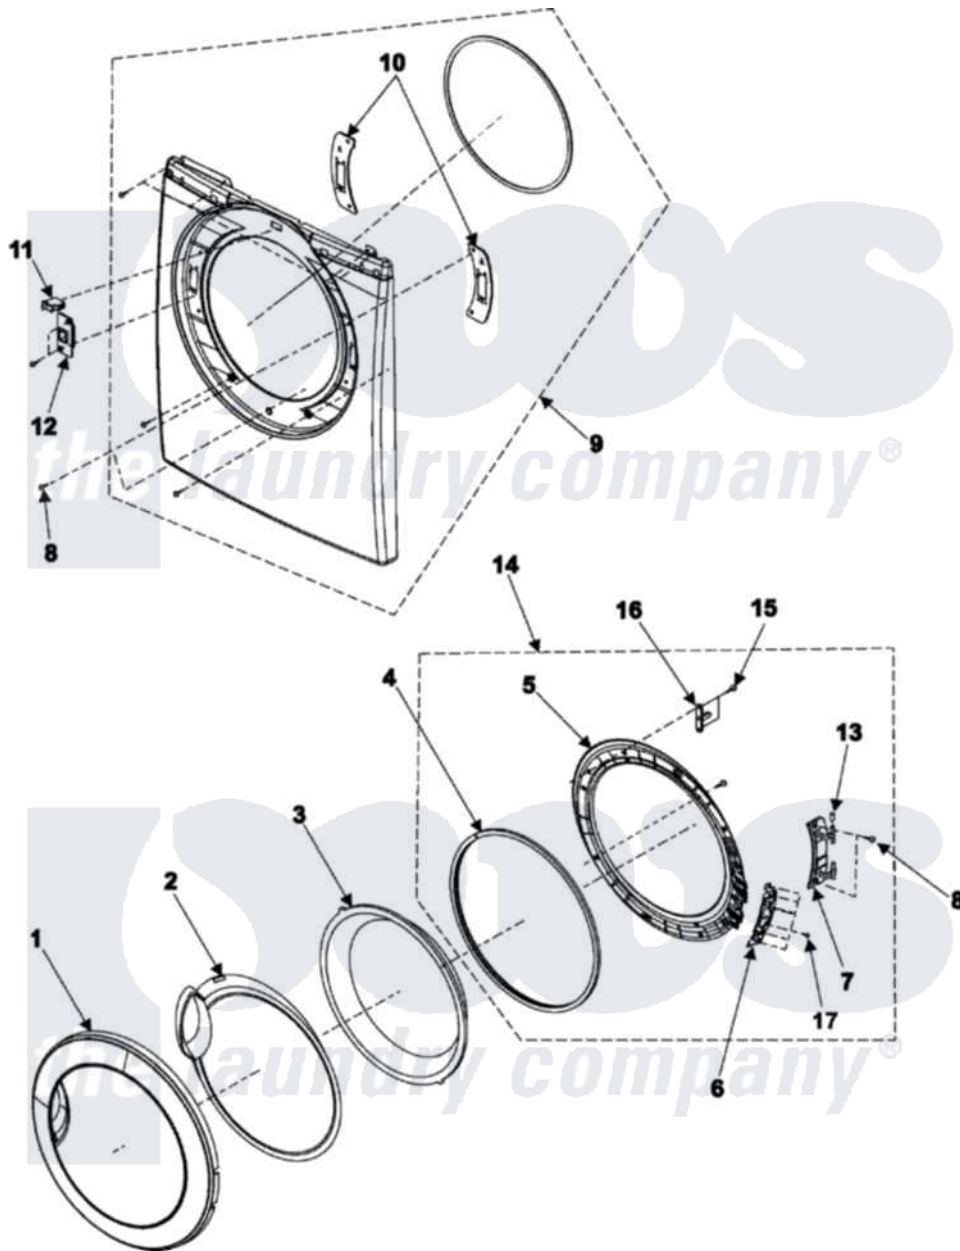

Samsung DV3C6BEW/XAA 04 - DOOR

Samsung [Residential Samsung DV3C6BEW/XAA Dryer Parts](#) Parts Diagram 04 - DOOR
 Click on the part number to view part

Item	Original Part Number	Replaced By	Status	Part Description
1	DC63-00674A		Not Available	COVER-DOOR
2	DC64-01120A	35001271		Door Safet
3	DC64-00993A	35001182		Door-Glass
4	DC62-00198B	35001250		Seal-Door
5	DC61-01523A	35001272		Holder Gla
6	Y00000000		Not Available	SEE NOTE SUPPORT-HINGE CURRENTLY UNAVAILABLE
7	DC61-01532A		Not Available	HINGE-DOOR
8	6001-001773	35001126		Screw-Machine
9	DC97-10353A			Assembly-Frame Front
10	DC61-01222A	35001129		Bracket-Hinge
11	DC64-00828A	35001125		Door-Switch
12	DC61-01239B		Not Available	HOLDER-LEVER
13	DC61-00891A	34001192		Bushing, Hinge Guide
14	DC97-10342A			Assembly-Cover Door
15	6002-000444		Not Available	SCREW-TAPPING, TH, +, 2S, M4, L14