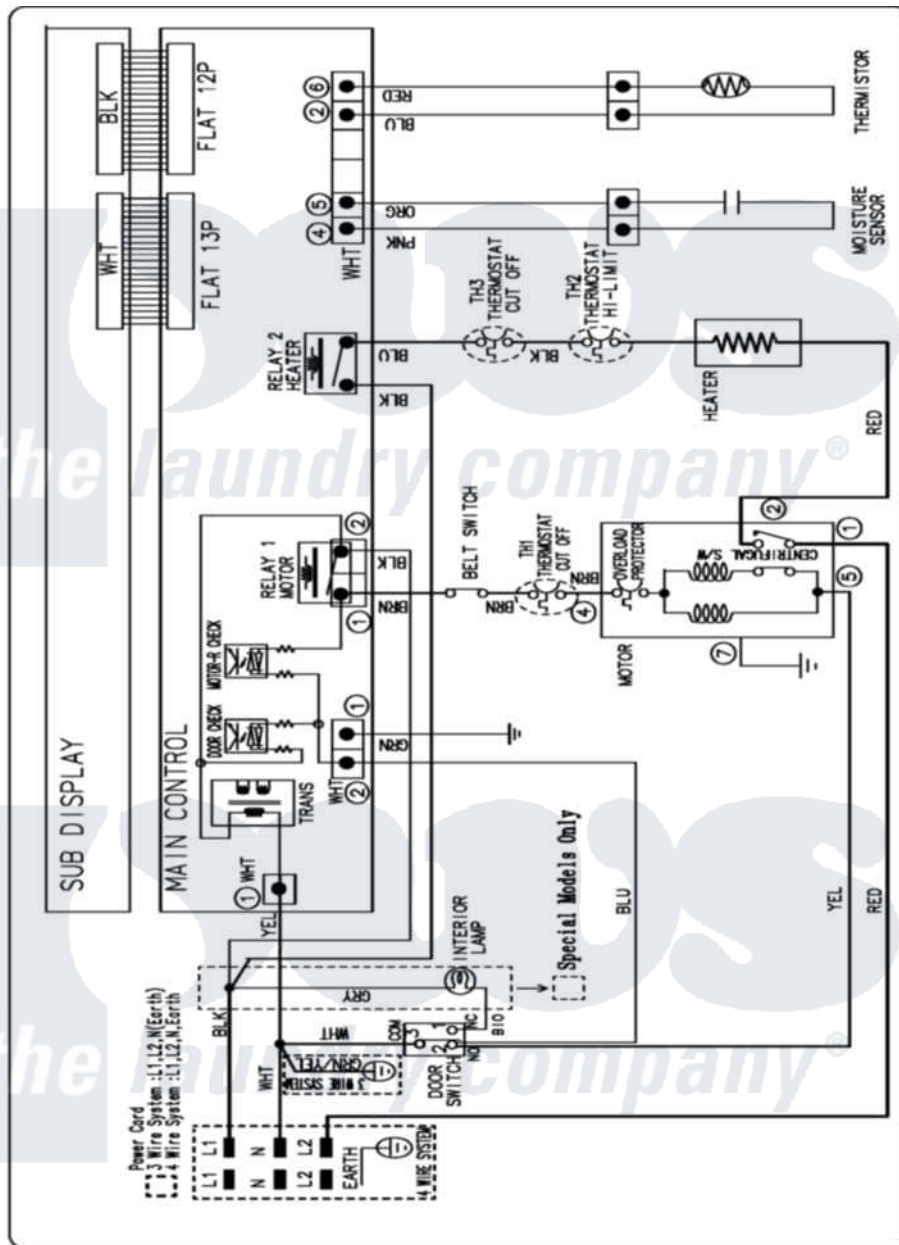

Samsung DV3C6BEW/XAA 07 - WIRING INFORMATION

ELECTRIC DRYER WIRING DIAGRAM

Samsung [Residential Samsung DV3C6BEW/XAA Dryer Parts](#) Parts Diagram 07 - WIRING INFORMATION
 Click on the part number to view part

Item	Original Part Number	Replaced By	Status	Part Description
NI	15003915		Not Available	WIRING INFORMATION