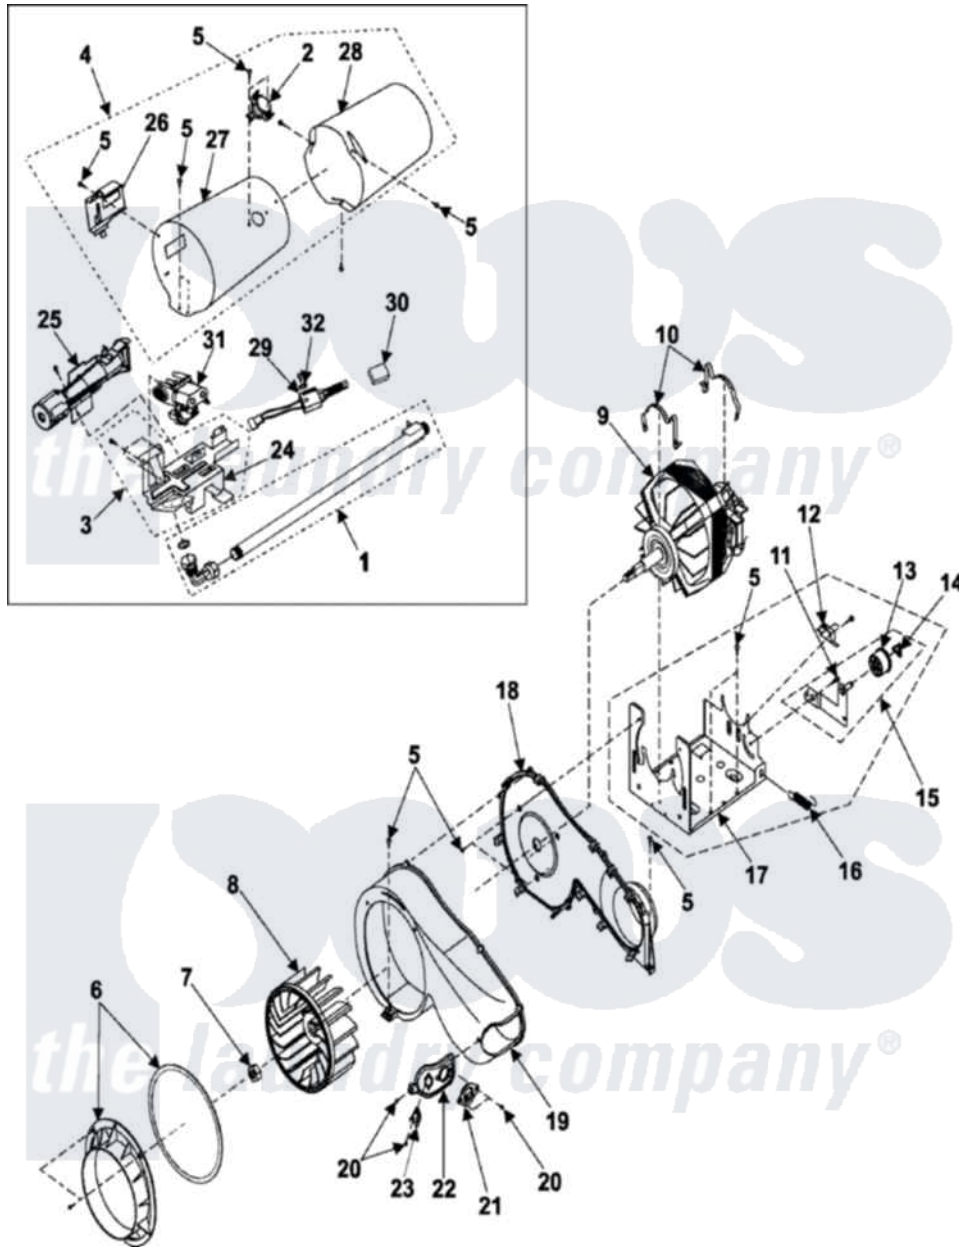

# Samsung DV3C6BGW 01 - BLOWER/HEATER/MOTOR

Samsung [Residential Samsung DV3C6BGW Dryer Parts](#) Parts Diagram 01 - BLOWER/HEATER/MOTOR  
 Click on the part number to view part

Item	Original Part Number	Replaced By	Status	Part Description
1	DC99-00507A	<a href="#">35001093</a>		Pipe-Assembly
2	DC47-00017A	<a href="#">35001192</a>		Thermostat
3	DC96-00806A		Not Available	ASSY-BRACKET BURNER
4	DC97-07602B	<a href="#">35001224</a>		Bulkhead-Front
5	6002-000231		Not Available	Screw-Tapping (5)
6	DC97-07895A	<a href="#">35001090</a>		Assembly-Duct Connector
7	6021-001201	<a href="#">35001079</a>		Nut-Inch
8	DC67-00180A	<a href="#">35001220</a>		Wheel- Blower
9	DC31-00055A	<a href="#">35001080</a>		Assembly, Motor 60 Hz
10	DC61-01214A	<a href="#">35001081</a>		Clamp, Motor
11	6009-001342		Not Available	SCREW-SPECIAL;TH,+,M5,L11,ZPC
12	3405-001077	<a href="#">35001082</a>		Switch, Broken Belt
13	DC97-07509B	<a href="#">35001086</a>		Pulley Assembly
"	DC66-00402A		Not Available	ROLLER-IDLER
"	DC66-00401A		Not Available	SHAFT-IDLER
14	DC61-01228A	<a href="#">35001084</a>		Holder-Shaft